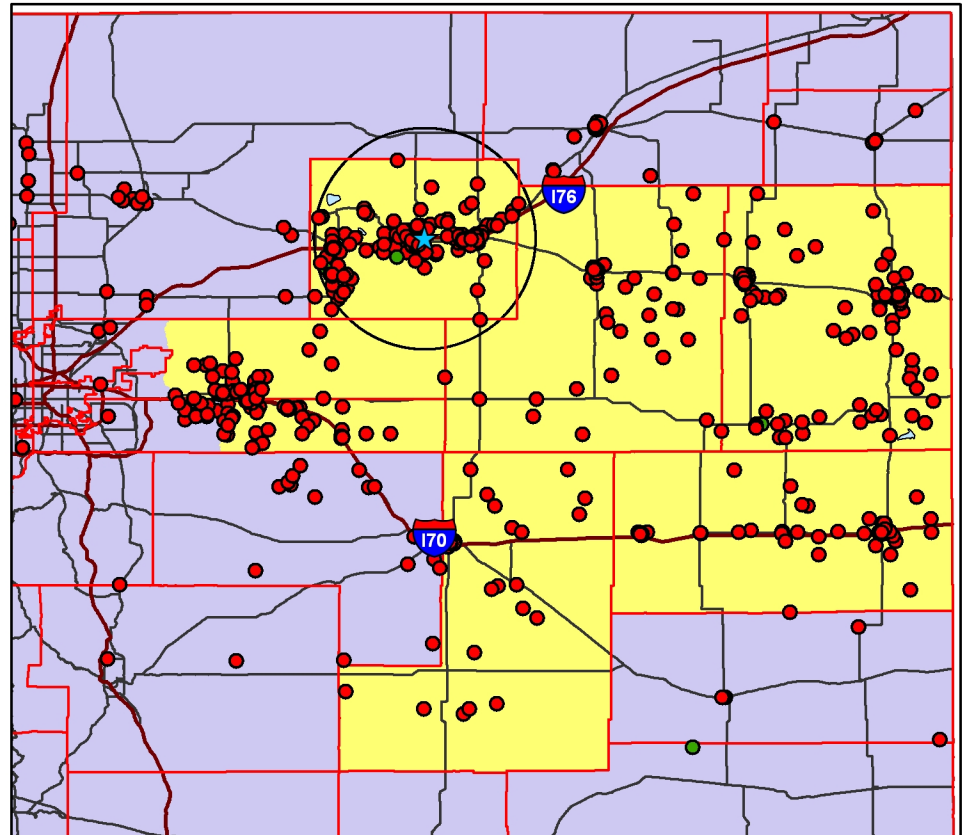

Note: Address match of 77%

Percent of Students within 10 mile radius	58%
Percent of Students within service area	66%
Service Area Penetration Rate*	1.8%

*Based on Resident In-State Headcount compared to 2005 Census population aged 14-64 in service area

Lamar Community College Fall 2006 Student Enrollment

Legend

- ★ LCC Campus
- N - Non-Resident
- R - Resident
- 25 Mile Radius
- LCC Service Area

Note: Based on address match of 71%

Percent of Students within 25 mile radius	63%
Percent of Students within service area	80%
Service Area Penetration Rate*	6.3%

*Based on Resident In-State Headcount compared to 2005 Census Population in service area aged 14-64

Morgan Community College Fall 2006 Student Enrollment

Legend

- ★ MCC Campus Location
- N - Non-Resident
- R - Resident
- 25 Mile Radius
- MCC Service Area

Note: Address match of 71%

Percent of Students within 25 mile radius	32%
Percent of Students within service area	62%
Service Area Penetration Rate*	4.4%

*Based on Resident In-State Headcount compared to 2005 Census Population in service area aged 14-64