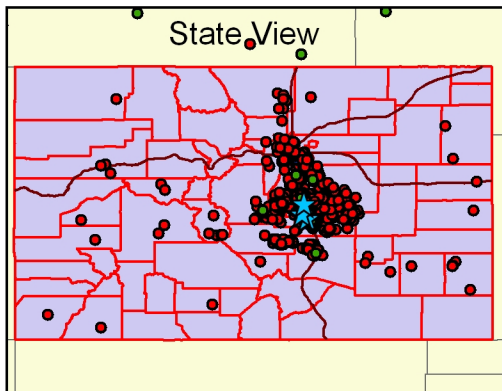

Note: Based on address match of 81%

Percent of Students within 25 mile radius	58%
Percent of Students within service area	62%
Service Area Penetration Rate*	7.2%

*Based on Resident In-State Headcount compared to 2005 Census Population in service area aged 14-64

Pueblo Community College Fall 2006 Student Enrollment

Southwestern Service Area

South Central Service Area

State View

Legend

- ★ PCC College Campuses
- N - Non-Resident
- R - Resident
- 25 Mile Radius
- PCC Service Area

Note: Based on an address match of 81%

National View

Percent of Students within 25 mile radius	75%
Percent of Students within service area	76%
Service Area Penetration Rate*	2.7%

Pikes Peak Community College Fall 2006 Student Enrollment

Legend

- ★ College Campuses
- N - Non-Resident
- R - Resident
- 10 Mile Radius
- PPCC Service Area

Note: Based on 78% address match

Percent of Students within 10 mile radius	67%
Percent of Students within service area	73%
Service Area Penetration Rate*	2.3%