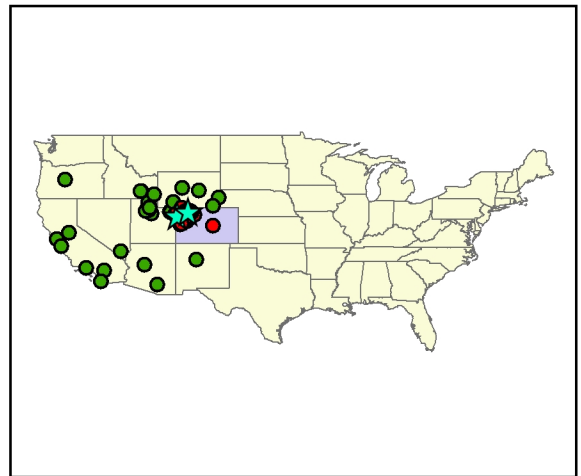

Note: Address match of 78%

Percent of Students within 10 mile radius	62%
Percent of Students within service area	31%
Service Area Penetration Rate*	2.8%

*Based on Resident In-State Headcount compared to 2005 Census population aged 14-64 in service area

Colorado Northwestern Community College Fall 2006 Student Enrollment

Legend

- Campus Locations
- 25 Mile Radius
- CNCC Service Area
- N - Non-Resident
- R - Resident

Note: Address match of 66%

State View

National View

Percent of Students within 25 mile radius	60%
Percent of Students within service area	62%
Service Area Penetration Rate*	6.3%

Front Range Community College Fall 2006 Student Enrollment

Legend

- ★ FRCC Campus Locations
- 10 Mile Radius
- N - Non-Resident
- R - Resident
- National Parks
- FRCC Service Area

Note: Address match of 77%

Percent of Students within 10 mile radius	58%
Percent of Students within service area	66%
Service Area Penetration Rate*	1.8%

*Based on Resident In-State Headcount compared to 2005 Census population aged 14-64 in service area