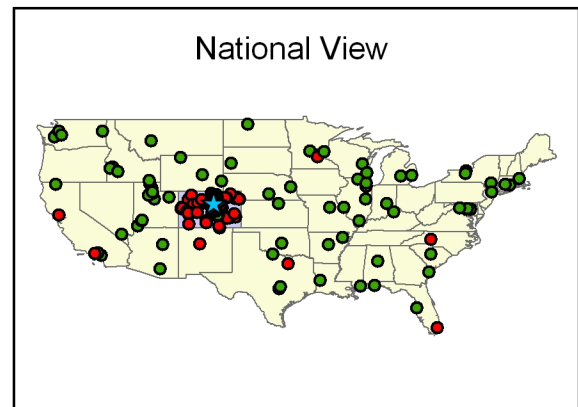

COLORADO COMMUNITY
COLLEGE SYSTEM

Legend

- ★ College Campuses
- N - Non-Resident
- R - Resident

College Service Areas

	ACC		OJC
	CCA		PPCC
	CNCC		PCC
	CCD		RRCC
	FRCC		LCC
	MCC		TSJC
	NJC		

Note: Address match of 77%

Metro Denver View

National View

Arapahoe Community College Fall 2006 Student Enrollment

Legend

- ★ Campus Locations
- 10 Mile Radius
- N - Non-Resident
- R - Resident
- ACC Service Area

Note: Address match of 76%

Percent of Students within 10 mile radius	61%
Percent of Students within service area	51%
Service Area Penetration Rate*	1.8%

Community College of Aurora Fall 2006 Student Enrollment

- Legend**
- ★ Campus Locations
 - N - Non-Resident
 - R - Resident
 - 10 Mile Radius
 - CCA Service Area
- Note: Address match of 87%

Percent of Students within 10 mile radius	75%
Percent of Students within service area	67%
Service Area Penetration Rate*	1.5%

Community College of Denver Fall 2006 Student Enrollment

Legend

- ★ CCD Campus Locations
- 10 Mile Radius
- N - Non-Resident
- R - Resident
- CCD Service Area