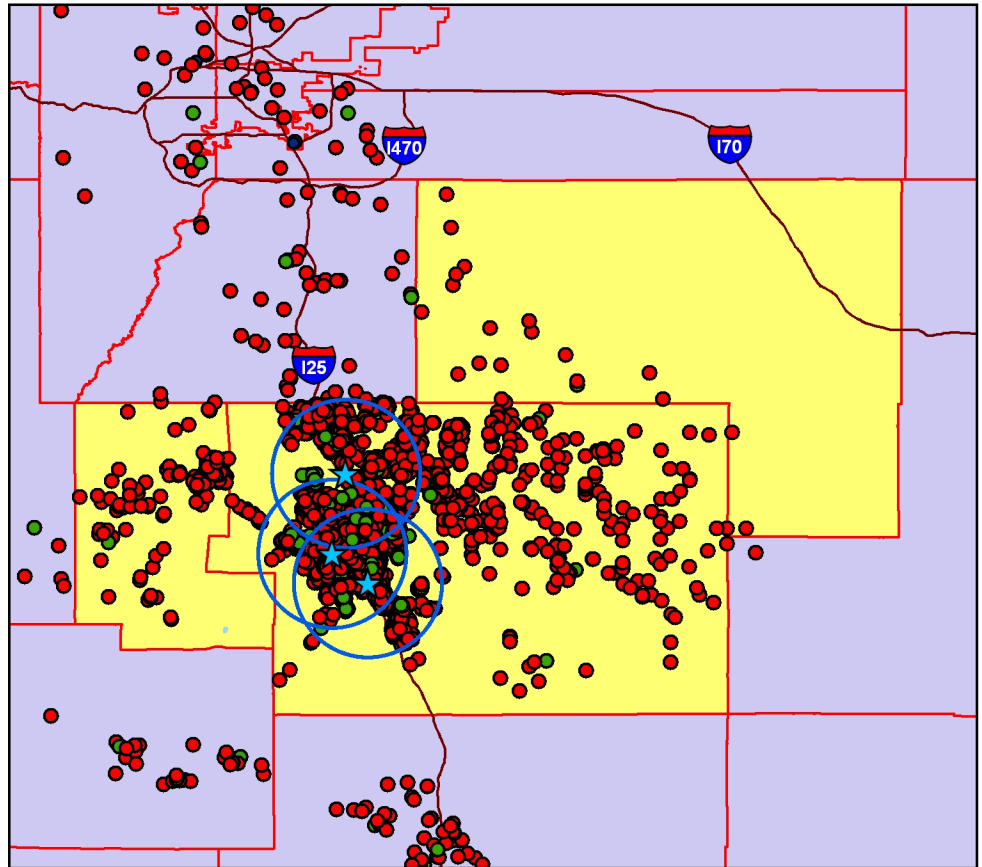

Note: Based on address match of 81%

Percent of Students within 25 mile radius	58%
Percent of Students within service area	62%
Service Area Penetration Rate*	7.2%

*Based on Resident In-State Headcount compared to 2005 Census Population in service area aged 14-64

Note: Based on an address match of 81%

National View

Percent of Students within 25 mile radius	75%
Percent of Students within service area	76%
Service Area Penetration Rate*	2.7%

Pikes Peak Community College Fall 2006 Student Enrollment

Legend

- ★ College Campuses
- N - Non-Resident
- R - Resident
- 10 Mile Radius
- PPCC Service Area

Note: Based on 78% address match

Percent of Students within 10 mile radius	67%
Percent of Students within service area	73%
Service Area Penetration Rate*	2.3%