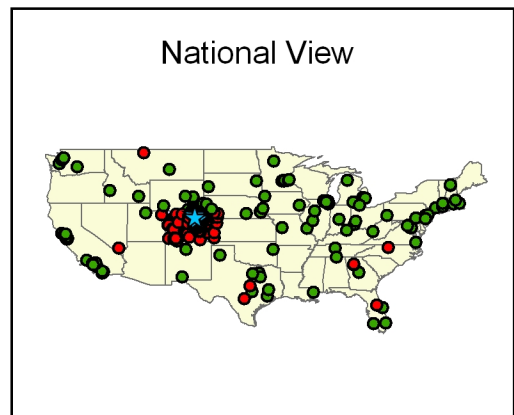

Note: Address match of 78%

Percent of Students within 10 mile radius	62%
Percent of Students within service area	31%
Service Area Penetration Rate*	2.8%

*Based on Resident In-State Headcount compared to 2005 Census population aged 14-64 in service area

Colorado Northwestern Community College Fall 2006 Student Enrollment

Legend

- Campus Locations
- 25 Mile Radius
- CNCC Service Area
- N - Non-Resident
- R - Resident

Note: Address match of 66%

State View

National View

Percent of Students within 25 mile radius	60%
Percent of Students within service area	62%
Service Area Penetration Rate*	6.3%

Front Range Community College Fall 2006 Student Enrollment

Legend

- ★ FRCC Campus Locations
- 10 Mile Radius
- N - Non-Resident
- R - Resident
- National Parks
- FRCC Service Area

Note: Address match of 77%

Percent of Students within 10 mile radius	58%
Percent of Students within service area	66%
Service Area Penetration Rate*	1.8%

*Based on Resident In-State Headcount compared to 2005 Census population aged 14-64 in service area