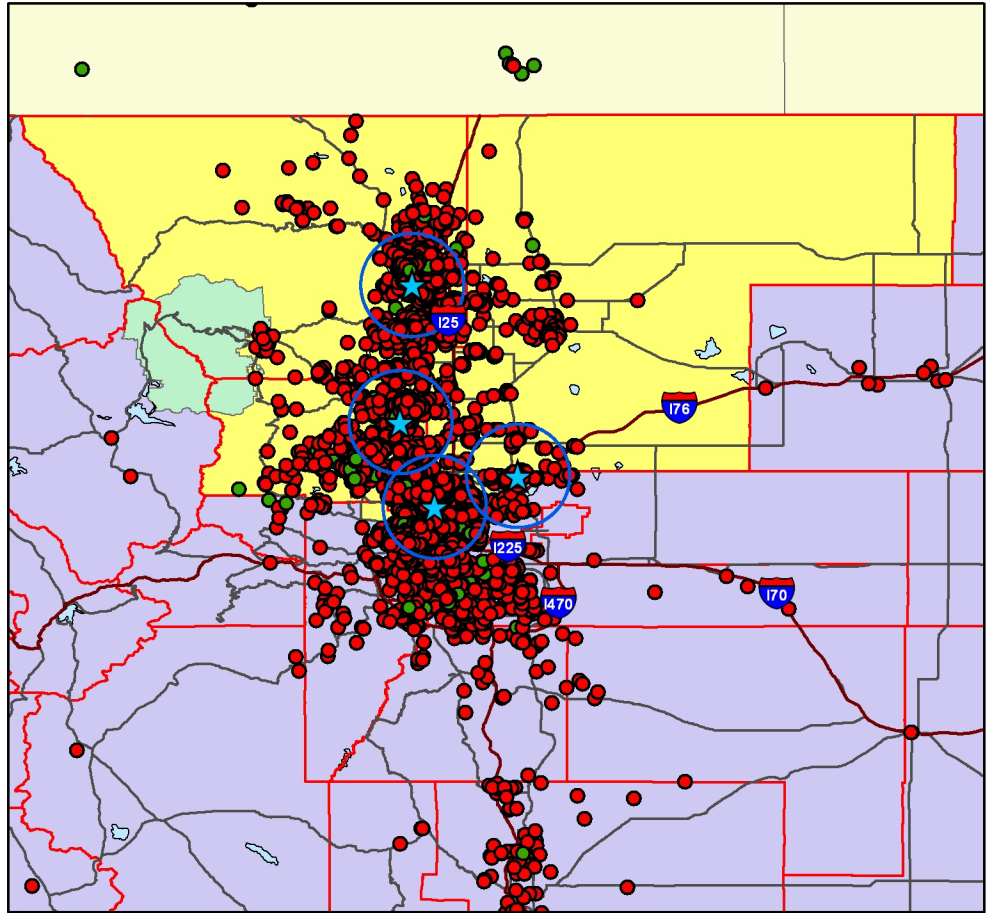

Note: Address match of 78%

Percent of Students within 10 mile radius	62%
Percent of Students within service area	31%
Service Area Penetration Rate*	2.8%

*Based on Resident In-State Headcount compared to 2005 Census population aged 14-64 in service area

Colorado Northwestern Community College Fall 2006 Student Enrollment

Legend

- Campus Locations
- 25 Mile Radius
- CNCC Service Area
- N - Non-Resident
- R - Resident

Note: Address match of 66%

State View

National View

Percent of Students within 25 mile radius	60%
Percent of Students within service area	62%
Service Area Penetration Rate*	6.3%

Front Range Community College Fall 2006 Student Enrollment

Legend

- ★ FRCC Campus Locations
- 10 Mile Radius
- N - Non-Resident
- R - Resident
- National Parks
- FRCC Service Area

Note: Address match of 77%

Percent of Students within 10 mile radius	58%
Percent of Students within service area	66%
Service Area Penetration Rate*	1.8%

*Based on Resident In-State Headcount compared to 2005 Census population aged 14-64 in service area