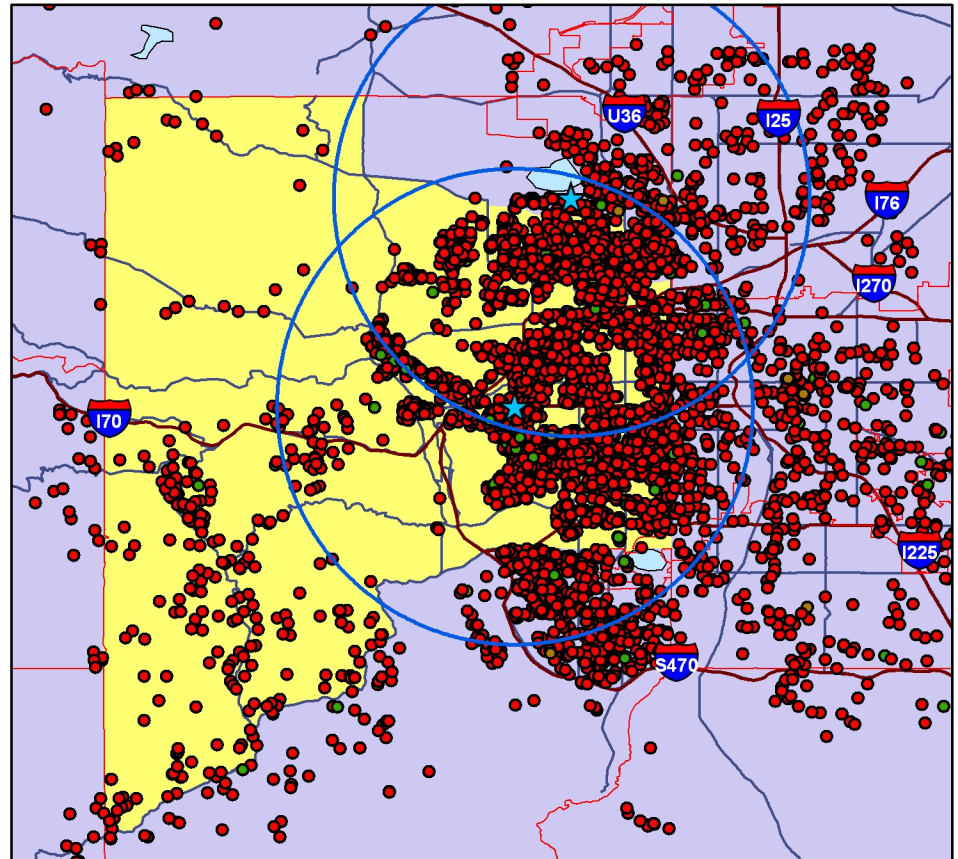

Legend

- ★ College Campuses
- N - Non-Resident
- R - Resident
- 10 Mile Radius
- PPCC Service Area

Note: Based on 78% address match

Percent of Students within 10 mile radius	67%
Percent of Students within service area	73%
Service Area Penetration Rate*	2.3%

Red Rocks Community College Fall 2006 Student Enrollment

Legend

- ★ RRCC Campus Locations
- N - Non-Resident
- R - Resident
- 10 Mile Radius
- RRCC Service Area

Note: Address match of 83%

Percent of Students within 10 mile radius	60%
Percent of Students within service area	47%
Service Area Penetration Rate*	2.8%