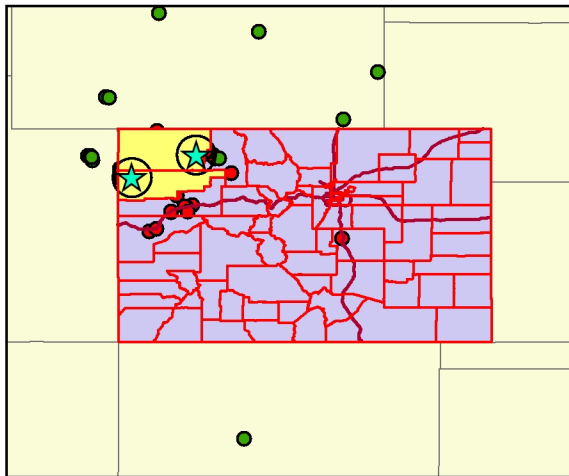

Percent of Students within 10 mile radius	75%
Percent of Students within service area	67%
Service Area Penetration Rate*	1.5%

Community College of Denver Fall 2006 Student Enrollment

Legend

- ★ CCD Campus Locations
- 10 Mile Radius
- N - Non-Resident
- R - Resident
- CCD Service Area

Note: Address match of 78%

Percent of Students within 10 mile radius	62%
Percent of Students within service area	31%
Service Area Penetration Rate*	2.8%

*Based on Resident In-State Headcount compared to 2005 Census population aged 14-64 in service area

Colorado Northwestern Community College Fall 2006 Student Enrollment

Legend

- Campus Locations
- 25 Mile Radius
- CNCC Service Area
- N - Non-Resident
- R - Resident

Note: Address match of 66%

State View

National View

Percent of Students within 25 mile radius	60%
Percent of Students within service area	62%
Service Area Penetration Rate*	6.3%

Front Range Community College Fall 2006 Student Enrollment

Legend

- ★ FRCC Campus Locations
- 10 Mile Radius
- N - Non-Resident
- R - Resident
- National Parks
- FRCC Service Area