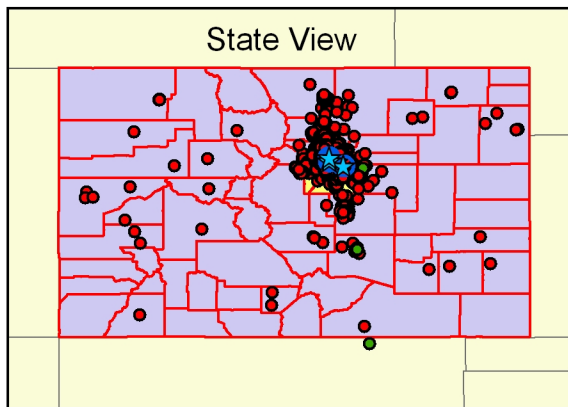

COLORADO COMMUNITY
COLLEGE SYSTEM

Legend

- ★ College Campuses
- N - Non-Resident
- R - Resident

College Service Areas

	ACC		OJC
	CCA		PPCC
	CNCC		PCC
	CCD		RRCC
	FRCC		LCC
	MCC		TSJC
	NJC		

Note: Address match of 77%

Metro Denver View

National View

Arapahoe Community College Fall 2006 Student Enrollment

Legend

- ★ Campus Locations
- 10 Mile Radius
- N - Non-Resident
- R - Resident
- ACC Service Area

Note: Address match of 76%

Percent of Students within 10 mile radius	61%
Percent of Students within service area	51%
Service Area Penetration Rate*	1.8%

Community College of Aurora Fall 2006 Student Enrollment

- Legend**
- ★ Campus Locations
 - N - Non-Resident
 - R - Resident
 - 10 Mile Radius
 - CCA Service Area
- Note: Address match of 87%

Percent of Students within 10 mile radius	75%
Percent of Students within service area	67%
Service Area Penetration Rate*	1.5%

Community College of Denver Fall 2006 Student Enrollment

Legend

- ★ CCD Campus Locations
- 10 Mile Radius
- N - Non-Resident
- R - Resident
- CCD Service Area