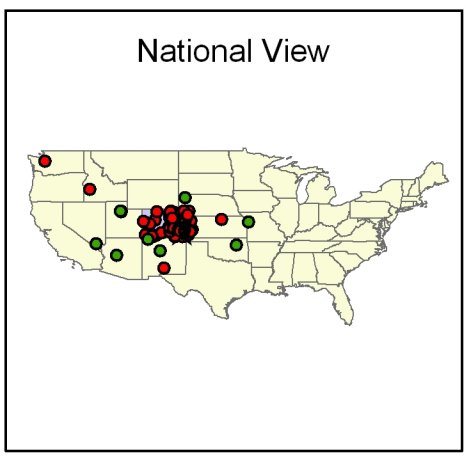

Note: Address match of 71%

Percent of Students within 25 mile radius	32%
Percent of Students within service area	62%
Service Area Penetration Rate*	4.4%

*Based on Resident In-State Headcount compared to 2005 Census Population in service area aged 14-64

Northeastern Junior College Fall 2006 Student Enrollment

Legend

- ★ NJC Campus Location
- Non-Resident
- Resident
- 25 Mile Radius
- NJC Service Area

Note: Address match of 81%

Percent of Students within 25 mile radius	39%
Percent of Students within service area	66%
Service Area Penetration Rate*	10.6%

*Based on Resident In-State Headcount compared to 2005 Census Population in service area aged 14-64

Otero Junior College Fall 2006 Student Enrollment

Legend

- ★ OJC Campus
- N - Non-Resident
- R - Resident
- 25 Mile Radius
- OJC Service Area

Note: Based on address match of 81%

Percent of Students within 25 mile radius	58%
Percent of Students within service area	62%
Service Area Penetration Rate*	7.2%

*Based on Resident In-State Headcount compared to 2005 Census Population in service area aged 14-64