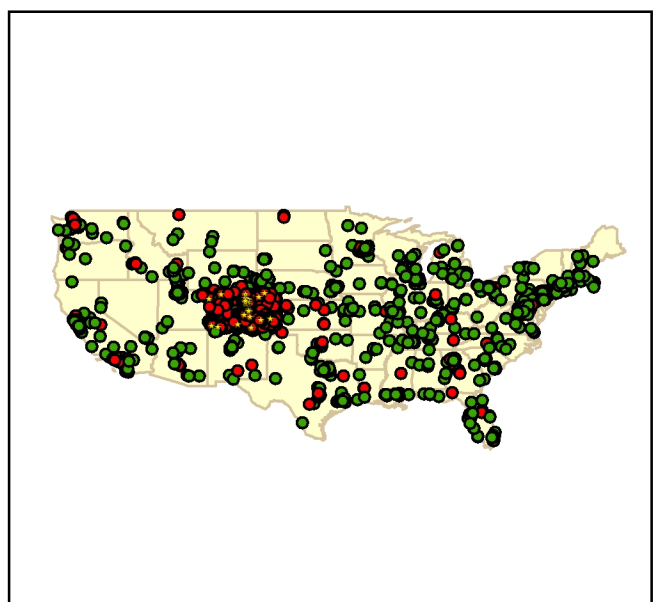

COLORADO COMMUNITY
COLLEGE SYSTEM

Legend

- ★ College Campuses
- N - Non-Resident
- R - Resident

College Service Areas

	ACC		OJC
	CCA		PPCC
	CNCC		PCC
	CCD		RRCC
	FRCC		LCC
	MCC		TSJC
	NJC		

Note: Address match of 77%

Metro Denver View

National View

Arapahoe Community College Fall 2006 Student Enrollment

Legend

- ★ Campus Locations
- 10 Mile Radius
- N - Non-Resident
- R - Resident
- ACC Service Area

Note: Address match of 76%

Percent of Students within 10 mile radius	61%
Percent of Students within service area	51%
Service Area Penetration Rate*	1.8%

Community College of Aurora Fall 2006 Student Enrollment

- Legend**
- ★ Campus Locations
 - N - Non-Resident
 - R - Resident
 - 10 Mile Radius
 - CCA Service Area
- Note: Address match of 87%

Percent of Students within 10 mile radius	75%
Percent of Students within service area	67%
Service Area Penetration Rate*	1.5%

Community College of Denver Fall 2006 Student Enrollment

Legend

- ★ CCD Campus Locations
- 10 Mile Radius
- N - Non-Resident
- R - Resident
- CCD Service Area