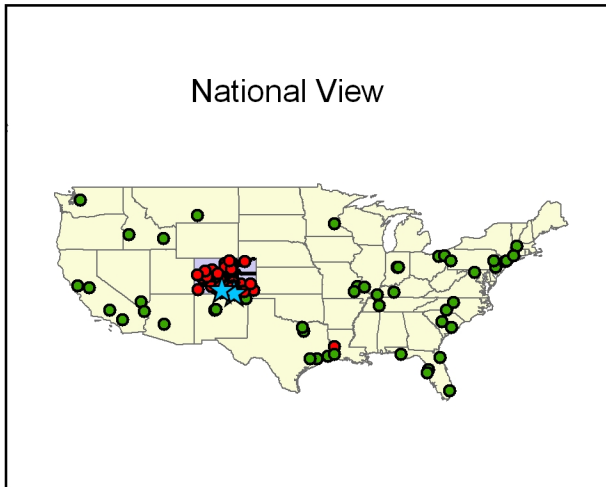

Percent of Students within 25 mile radius	48%
Percent of Students within service area	52%
Service Area Penetration Rate*	2.9%