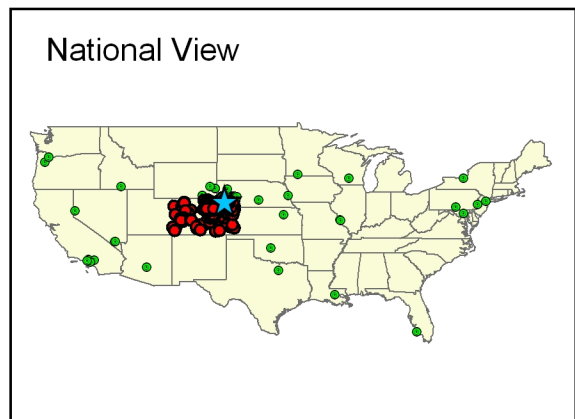

*Based on Resident In-State Headcount compared to 2005 Census Population in service area aged 14-64

Morgan Community College Fall 2006 Student Enrollment

Legend

- ★ MCC Campus Location
- N - Non-Resident
- R - Resident
- 25 Mile Radius
- MCC Service Area

Note: Address match of 71%

Percent of Students within 25 mile radius	32%
Percent of Students within service area	62%
Service Area Penetration Rate*	4.4%

*Based on Resident In-State Headcount compared to 2005 Census Population in service area aged 14-64

Northeastern Junior College Fall 2006 Student Enrollment

Legend

- ★ NJC Campus Location
- Non-Resident
- Resident
- 25 Mile Radius
- NJC Service Area

Note: Address match of 81%

Percent of Students within 25 mile radius	39%
Percent of Students within service area	66%
Service Area Penetration Rate*	10.6%