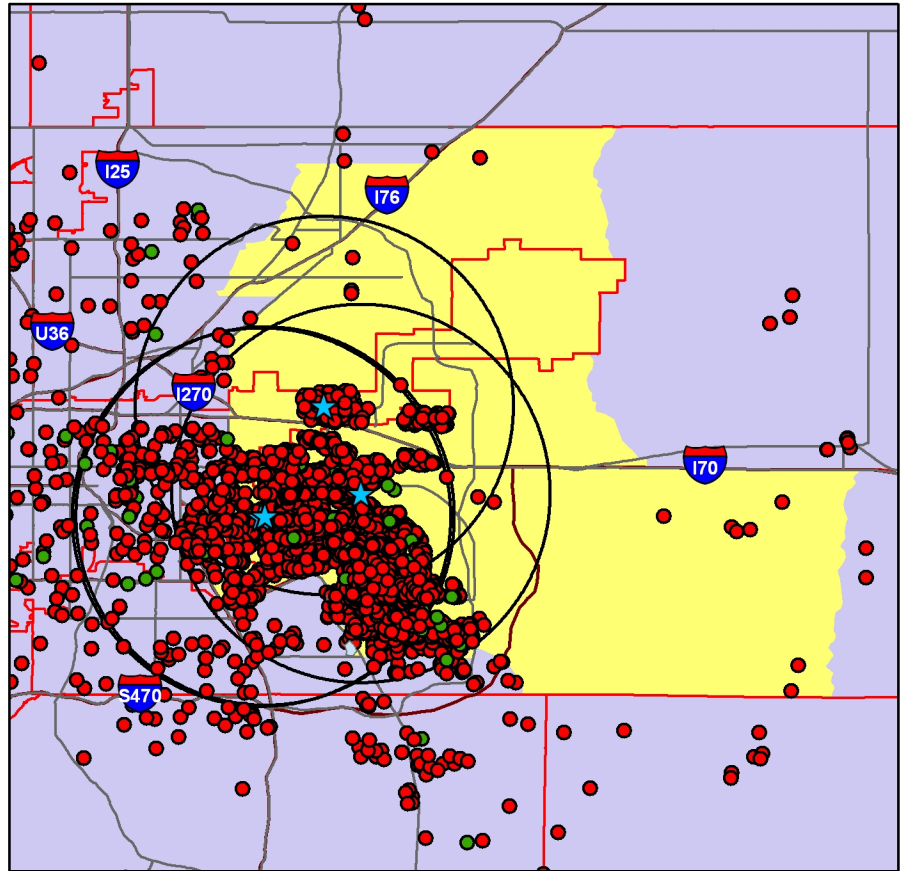

Metro Denver View

National View

Arapahoe Community College Fall 2006 Student Enrollment

Legend

- ★ Campus Locations
- 10 Mile Radius
- N - Non-Resident
- R - Resident
- ACC Service Area

Note: Address match of 76%

Percent of Students within 10 mile radius	61%
Percent of Students within service area	51%
Service Area Penetration Rate*	1.8%

Community College of Aurora Fall 2006 Student Enrollment

- Legend**
- ★ Campus Locations
 - N - Non-Resident
 - R - Resident
 - 10 Mile Radius
 - CCA Service Area
- Note: Address match of 87%

Percent of Students within 10 mile radius	75%
Percent of Students within service area	67%
Service Area Penetration Rate*	1.5%

Community College of Denver Fall 2006 Student Enrollment

Legend

- ★ CCD Campus Locations
- 10 Mile Radius
- N - Non-Resident
- R - Resident
- CCD Service Area

Note: Address match of 78%

Percent of Students within 10 mile radius	62%
Percent of Students within service area	31%
Service Area Penetration Rate*	2.8%

*Based on Resident In-State Headcount compared to 2005 Census population aged 14-64 in service area