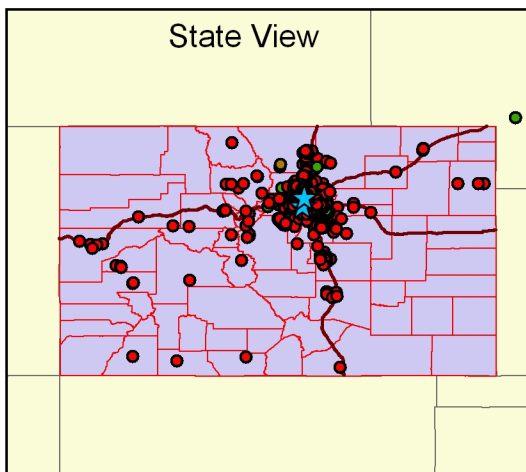

Note: Based on an address match of 81%

National View

Percent of Students within 25 mile radius	75%
Percent of Students within service area	76%
Service Area Penetration Rate*	2.7%

Pikes Peak Community College Fall 2006 Student Enrollment

Legend

- ★ College Campuses
- N - Non-Resident
- R - Resident
- 10 Mile Radius
- PPCC Service Area

Note: Based on 78% address match

Percent of Students within 10 mile radius	67%
Percent of Students within service area	73%
Service Area Penetration Rate*	2.3%

Red Rocks Community College Fall 2006 Student Enrollment

Legend

- ★ RRCC Campus Locations
- N - Non-Resident
- R - Resident
- 10 Mile Radius
- RRCC Service Area

Note: Address match of 83%

Percent of Students within 10 mile radius	60%
Percent of Students within service area	47%
Service Area Penetration Rate*	2.8%