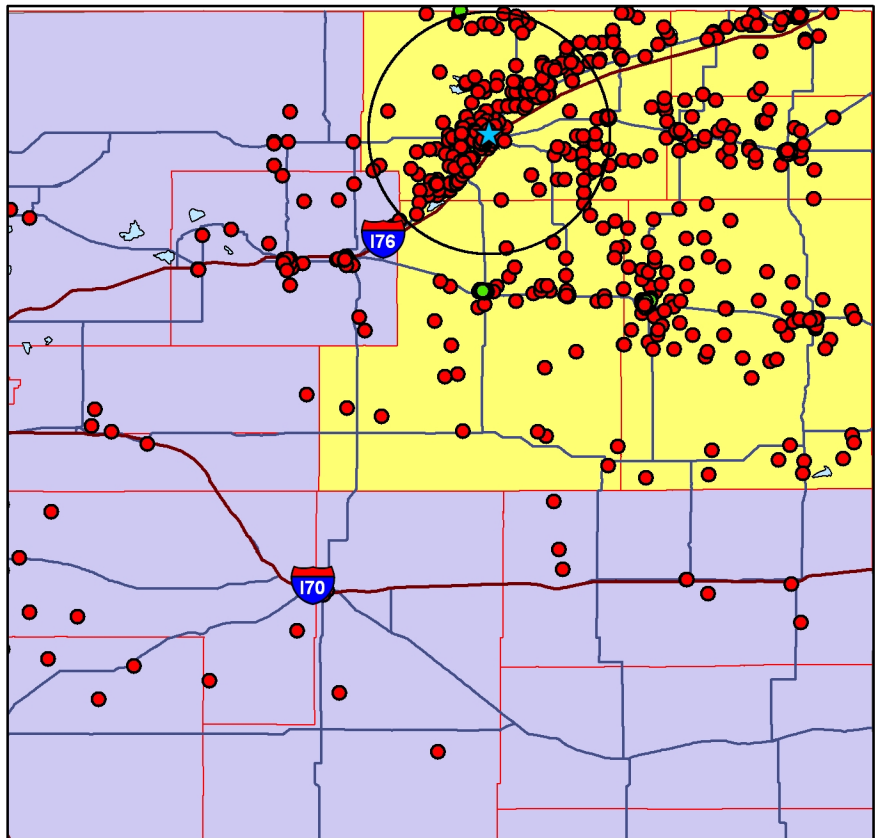

*Based on Resident In-State Headcount compared to 2005 Census Population in service area aged 14-64

Morgan Community College Fall 2006 Student Enrollment

Legend

- ★ MCC Campus Location
- N - Non-Resident
- R - Resident
- 25 Mile Radius
- MCC Service Area

Note: Address match of 71%

Percent of Students within 25 mile radius	32%
Percent of Students within service area	62%
Service Area Penetration Rate*	4.4%

*Based on Resident In-State Headcount compared to 2005 Census Population in service area aged 14-64

Northeastern Junior College Fall 2006 Student Enrollment

Legend

- ★ NJC Campus Location
- Non-Resident
- Resident
- 25 Mile Radius
- NJC Service Area

Note: Address match of 81%

Percent of Students within 25 mile radius	39%
Percent of Students within service area	66%
Service Area Penetration Rate*	10.6%