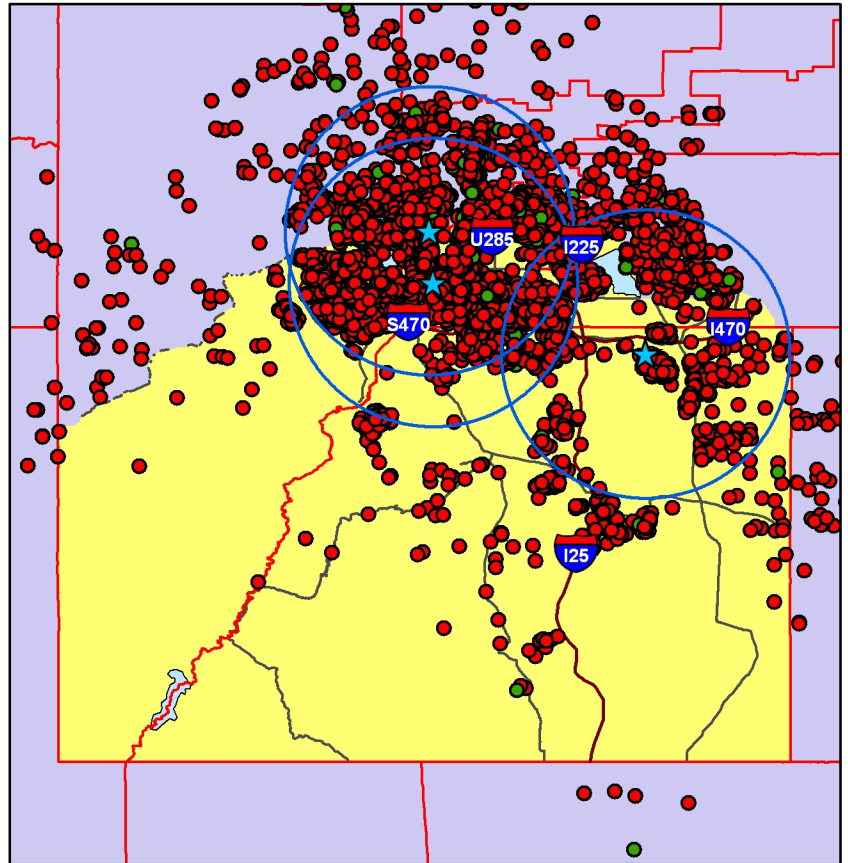

Metro Denver View

National View

Arapahoe Community College Fall 2006 Student Enrollment

Legend

- ★ Campus Locations
- 10 Mile Radius
- N - Non-Resident
- R - Resident
- ACC Service Area

Note: Address match of 76%

Percent of Students within 10 mile radius	61%
Percent of Students within service area	51%
Service Area Penetration Rate*	1.8%

Community College of Aurora Fall 2006 Student Enrollment

- Legend**
- ★ Campus Locations
 - N - Non-Resident
 - R - Resident
 - 10 Mile Radius
 - CCA Service Area
- Note: Address match of 87%

Percent of Students within 10 mile radius	75%
Percent of Students within service area	67%
Service Area Penetration Rate*	1.5%

Community College of Denver Fall 2006 Student Enrollment

Legend

- ★ CCD Campus Locations
- 10 Mile Radius
- N - Non-Resident
- R - Resident
- CCD Service Area

Note: Address match of 78%

Percent of Students within 10 mile radius	62%
Percent of Students within service area	31%
Service Area Penetration Rate*	2.8%

*Based on Resident In-State Headcount compared to 2005 Census population aged 14-64 in service area