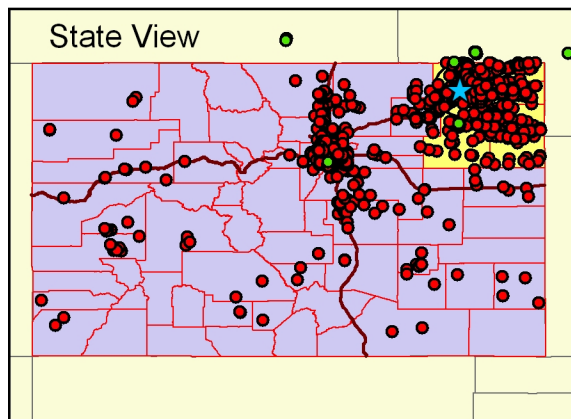

Note: Address match of 71%

Percent of Students within 25 mile radius	32%
Percent of Students within service area	62%
Service Area Penetration Rate*	4.4%

*Based on Resident In-State Headcount compared to 2005 Census Population in service area aged 14-64

Northeastern Junior College Fall 2006 Student Enrollment

Legend

- ★ NJC Campus Location
- Non-Resident
- Resident
- 25 Mile Radius
- NJC Service Area

Note: Address match of 81%

Percent of Students within 25 mile radius	39%
Percent of Students within service area	66%
Service Area Penetration Rate*	10.6%