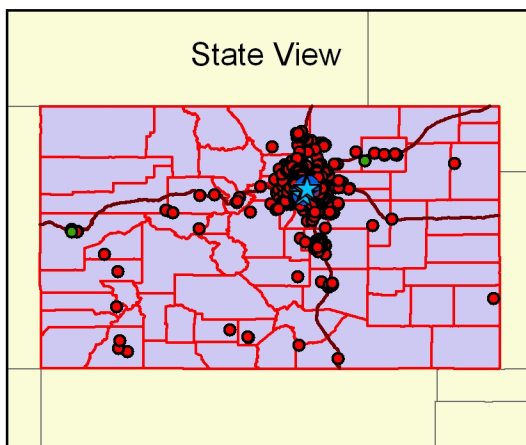

Metro Denver View

National View

Arapahoe Community College Fall 2006 Student Enrollment

Legend

- ★ Campus Locations
- 10 Mile Radius
- N - Non-Resident
- R - Resident
- ACC Service Area

Note: Address match of 76%

Percent of Students within 10 mile radius	61%
Percent of Students within service area	51%
Service Area Penetration Rate*	1.8%

Community College of Aurora Fall 2006 Student Enrollment

- Legend**
- ★ Campus Locations
 - N - Non-Resident
 - R - Resident
 - 10 Mile Radius
 - CCA Service Area
- Note: Address match of 87%

Percent of Students within 10 mile radius	75%
Percent of Students within service area	67%
Service Area Penetration Rate*	1.5%

Community College of Denver Fall 2006 Student Enrollment

Legend

- ★ CCD Campus Locations
- 10 Mile Radius
- N - Non-Resident
- R - Resident
- CCD Service Area

Note: Address match of 78%

Percent of Students within 10 mile radius	62%
Percent of Students within service area	31%
Service Area Penetration Rate*	2.8%

*Based on Resident In-State Headcount compared to 2005 Census population aged 14-64 in service area