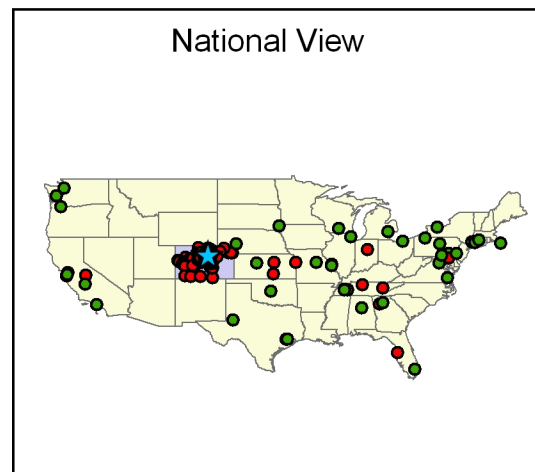

Note: Based on an address match of 81%

National View

Percent of Students within 25 mile radius	75%
Percent of Students within service area	76%
Service Area Penetration Rate*	2.7%

Pikes Peak Community College Fall 2006 Student Enrollment

Legend

- ★ College Campuses
- N - Non-Resident
- R - Resident
- 10 Mile Radius
- PPCC Service Area

Note: Based on 78% address match

Percent of Students within 10 mile radius	67%
Percent of Students within service area	73%
Service Area Penetration Rate*	2.3%

Red Rocks Community College Fall 2006 Student Enrollment

Legend

- ★ RRCC Campus Locations
- N - Non-Resident
- R - Resident
- 10 Mile Radius
- RRCC Service Area

Note: Address match of 83%

Percent of Students within 10 mile radius	60%
Percent of Students within service area	47%
Service Area Penetration Rate*	2.8%