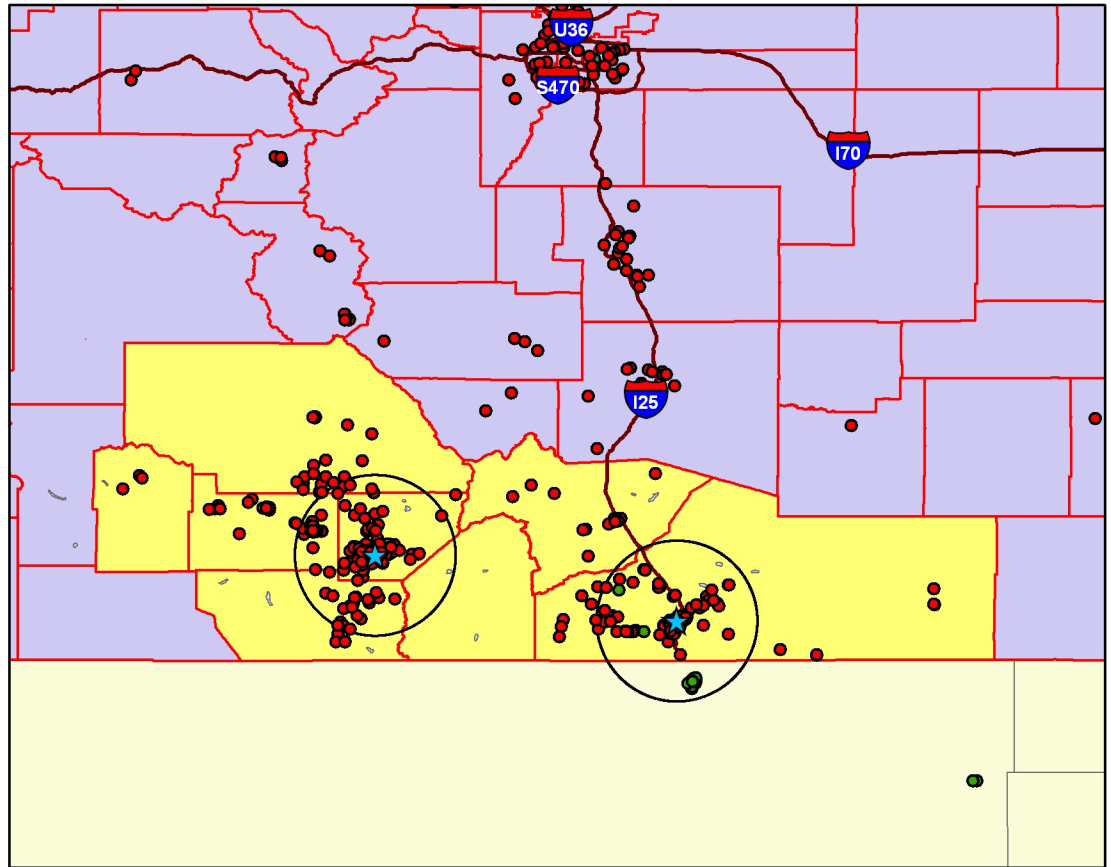

Trinidad State Junior College Fall 2006 Student Enrollment

Legend

- ★ College Campus
- N - Non-Resident
- R - Resident
- 25 Mile Radius
- Tsjc Counties

Note: Based on address match of 68%