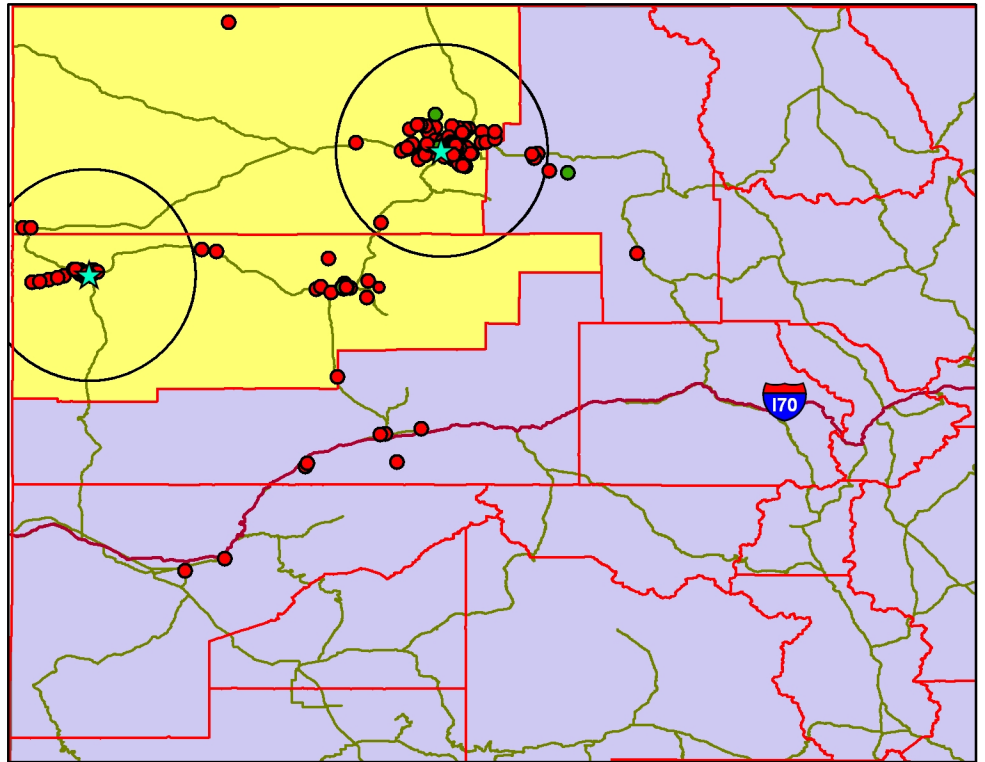

Colorado Northwestern Community College Fall 2006 Student Enrollment