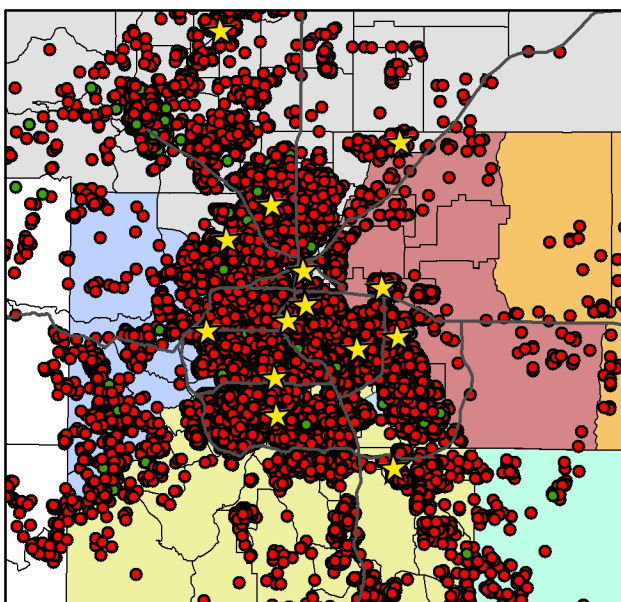

COLORADO COMMUNITY
COLLEGE SYSTEM

Legend

- ★ College Campuses
- N - Non-Resident
- R - Resident

College Service Areas

	ACC		OJC
	CCA		PPCC
	CNCC		PCC
	CCD		RRCC
	FRCC		LCC
	MCC		TSJC
	NJC		

Note: Address match of 77%

Metro Denver View

National View

Arapahoe Community College Fall 2006 Student Enrollment

Legend

- ★ Campus Locations
- 10 Mile Radius
- N - Non-Resident
- R - Resident
- ACC Service Area

Note: Address match of 76%

Percent of Students within 10 mile radius	61%
Percent of Students within service area	51%
Service Area Penetration Rate*	1.8%

Community College of Aurora Fall 2006 Student Enrollment

- Legend**
- ★ Campus Locations
 - N - Non-Resident
 - R - Resident
 - 10 Mile Radius
 - CCA Service Area
- Note: Address match of 87%

Percent of Students within 10 mile radius	75%
Percent of Students within service area	67%
Service Area Penetration Rate*	1.5%

Community College of Denver Fall 2006 Student Enrollment

Legend

- ★ CCD Campus Locations
- 10 Mile Radius
- N - Non-Resident
- R - Resident
- CCD Service Area