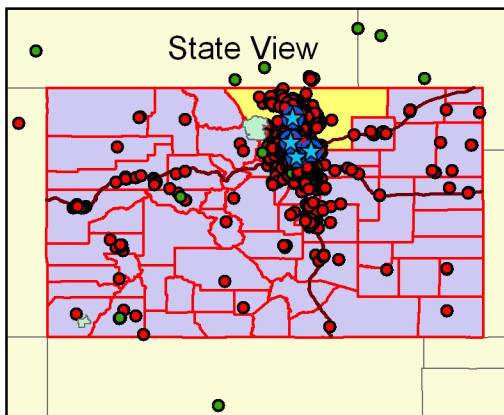

Note: Address match of 78%

Percent of Students within 10 mile radius	62%
Percent of Students within service area	31%
Service Area Penetration Rate*	2.8%

*Based on Resident In-State Headcount compared to 2005 Census population aged 14-64 in service area

Colorado Northwestern Community College Fall 2006 Student Enrollment

Legend

- Campus Locations
- 25 Mile Radius
- CNCC Service Area
- N - Non-Resident
- R - Resident

Note: Address match of 66%

State View

National View

Percent of Students within 25 mile radius	60%
Percent of Students within service area	62%
Service Area Penetration Rate*	6.3%

Front Range Community College Fall 2006 Student Enrollment

Legend

- ★ FRCC Campus Locations
- 10 Mile Radius
- N - Non-Resident
- R - Resident
- National Parks
- FRCC Service Area

Note: Address match of 77%

Percent of Students within 10 mile radius	58%
Percent of Students within service area	66%
Service Area Penetration Rate*	1.8%

*Based on Resident In-State Headcount compared to 2005 Census population aged 14-64 in service area