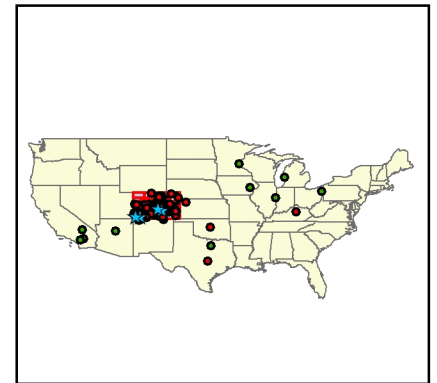

Note: Based on address match of 81%

Percent of Students within 25 mile radius	58%
Percent of Students within service area	62%
Service Area Penetration Rate*	7.2%

*Based on Resident In-State Headcount compared to 2005 Census Population in service area aged 14-64

Pueblo Community College Fall 2006 Student Enrollment

Southwestern Service Area

South Central Service Area

State View

Legend

- ★ PCC College Campuses
- N - Non-Resident
- R - Resident
- 25 Mile Radius
- PCC Service Area

Note: Based on an address match of 81%

National View

Percent of Students within 25 mile radius	75%
Percent of Students within service area	76%
Service Area Penetration Rate*	2.7%

Pikes Peak Community College Fall 2006 Student Enrollment

Legend

- ★ College Campuses
- N - Non-Resident
- R - Resident
- 10 Mile Radius
- PPCC Service Area

Note: Based on 78% address match

Percent of Students within 10 mile radius	67%
Percent of Students within service area	73%
Service Area Penetration Rate*	2.3%