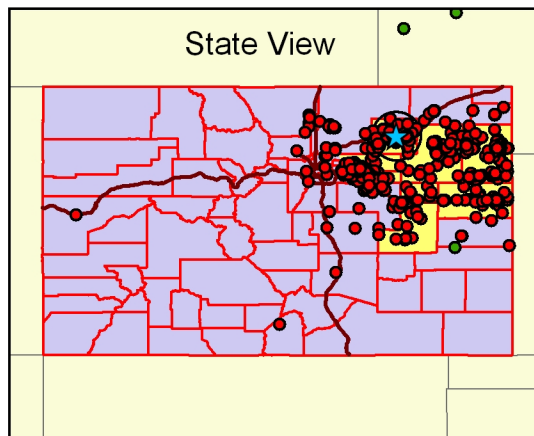

Note: Address match of 77%

Percent of Students within 10 mile radius	58%
Percent of Students within service area	66%
Service Area Penetration Rate*	1.8%

*Based on Resident In-State Headcount compared to 2005 Census population aged 14-64 in service area

Lamar Community College Fall 2006 Student Enrollment

Legend

- ★ LCC Campus
- N - Non-Resident
- R - Resident
- 25 Mile Radius
- LCC Service Area

Note: Based on address match of 71%

Percent of Students within 25 mile radius	63%
Percent of Students within service area	80%
Service Area Penetration Rate*	6.3%

*Based on Resident In-State Headcount compared to 2005 Census Population in service area aged 14-64

Morgan Community College Fall 2006 Student Enrollment

Legend

- ★ MCC Campus Location
- N - Non-Resident
- R - Resident
- 25 Mile Radius
- MCC Service Area

Note: Address match of 71%

Percent of Students within 25 mile radius	32%
Percent of Students within service area	62%
Service Area Penetration Rate*	4.4%

*Based on Resident In-State Headcount compared to 2005 Census Population in service area aged 14-64