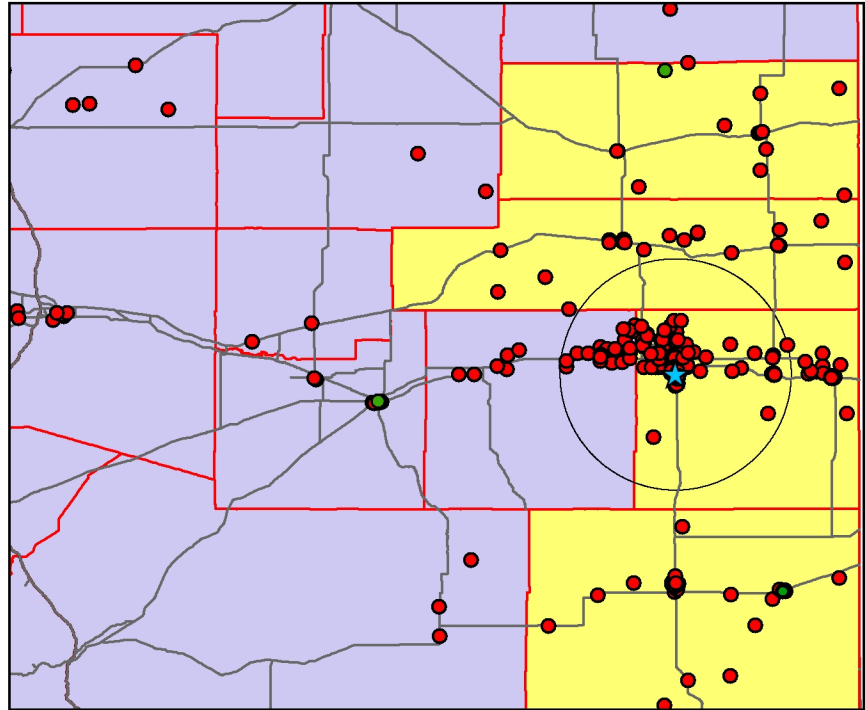

Percent of Students within 25 mile radius	60%
Percent of Students within service area	62%
Service Area Penetration Rate*	6.3%

Front Range Community College Fall 2006 Student Enrollment

Legend

- ★ FRCC Campus Locations
- 10 Mile Radius
- N - Non-Resident
- R - Resident
- National Parks
- FRCC Service Area

Note: Address match of 77%

Percent of Students within 10 mile radius	58%
Percent of Students within service area	66%
Service Area Penetration Rate*	1.8%

*Based on Resident In-State Headcount compared to 2005 Census population aged 14-64 in service area

Lamar Community College Fall 2006 Student Enrollment

Legend

- ★ LCC Campus
- N - Non-Resident
- R - Resident
- 25 Mile Radius
- LCC Service Area

Note: Based on address match of 71%

Percent of Students within 25 mile radius	63%
Percent of Students within service area	80%
Service Area Penetration Rate*	6.3%