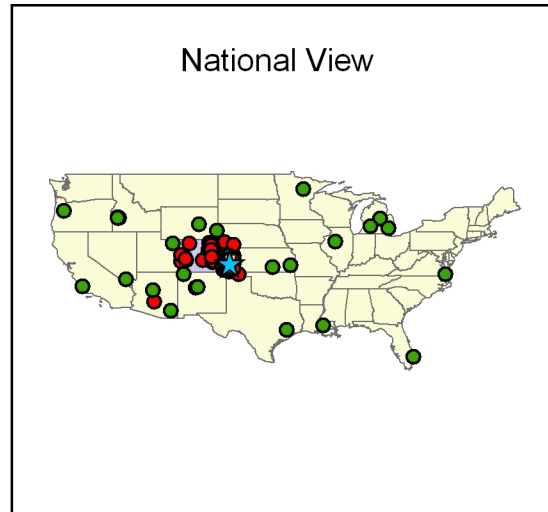

Percent of Students within 25 mile radius	60%
Percent of Students within service area	62%
Service Area Penetration Rate*	6.3%

Front Range Community College Fall 2006 Student Enrollment

Legend

- ★ FRCC Campus Locations
- 10 Mile Radius
- N - Non-Resident
- R - Resident
- National Parks
- FRCC Service Area

Note: Address match of 77%

Percent of Students within 10 mile radius	58%
Percent of Students within service area	66%
Service Area Penetration Rate*	1.8%

*Based on Resident In-State Headcount compared to 2005 Census population aged 14-64 in service area

Lamar Community College Fall 2006 Student Enrollment

Legend

- ★ LCC Campus
- N - Non-Resident
- R - Resident
- 25 Mile Radius
- LCC Service Area

Note: Based on address match of 71%

Percent of Students within 25 mile radius	63%
Percent of Students within service area	80%
Service Area Penetration Rate*	6.3%