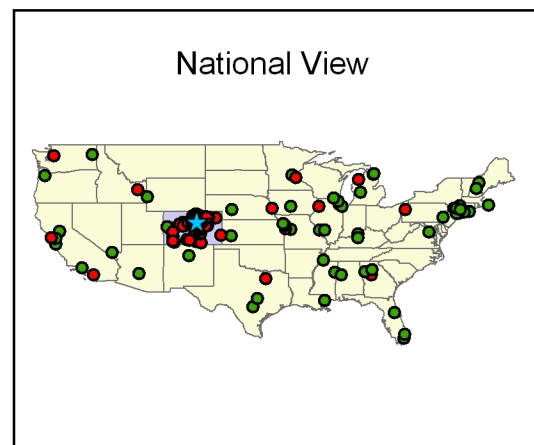

Metro Denver View

National View

Arapahoe Community College Fall 2006 Student Enrollment

Legend

- ★ Campus Locations
- 10 Mile Radius
- N - Non-Resident
- R - Resident
- ACC Service Area

Note: Address match of 76%

Percent of Students within 10 mile radius	61%
Percent of Students within service area	51%
Service Area Penetration Rate*	1.8%

Community College of Aurora Fall 2006 Student Enrollment

- Legend**
- ★ Campus Locations
 - N - Non-Resident
 - R - Resident
 - 10 Mile Radius
 - CCA Service Area
- Note: Address match of 87%

Percent of Students within 10 mile radius	75%
Percent of Students within service area	67%
Service Area Penetration Rate*	1.5%

Community College of Denver Fall 2006 Student Enrollment

Legend

- ★ CCD Campus Locations
- 10 Mile Radius
- N - Non-Resident
- R - Resident
- CCD Service Area

Note: Address match of 78%

Percent of Students within 10 mile radius	62%
Percent of Students within service area	31%
Service Area Penetration Rate*	2.8%

*Based on Resident In-State Headcount compared to 2005 Census population aged 14-64 in service area