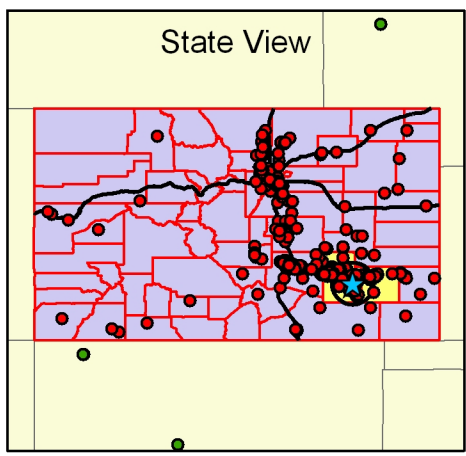

Note: Address match of 71%

Percent of Students within 25 mile radius	32%
Percent of Students within service area	62%
Service Area Penetration Rate*	4.4%

*Based on Resident In-State Headcount compared to 2005 Census Population in service area aged 14-64

Northeastern Junior College Fall 2006 Student Enrollment

Legend

- ★ NJC Campus Location
- Non-Resident
- Resident
- 25 Mile Radius
- NJC Service Area

Note: Address match of 81%

Percent of Students within 25 mile radius	39%
Percent of Students within service area	66%
Service Area Penetration Rate*	10.6%

*Based on Resident In-State Headcount compared to 2005 Census Population in service area aged 14-64

Otero Junior College Fall 2006 Student Enrollment

Legend

- ★ OJC Campus
- N - Non-Resident
- R - Resident
- 25 Mile Radius
- OJC Service Area

Note: Based on address match of 81%

Percent of Students within 25 mile radius	58%
Percent of Students within service area	62%
Service Area Penetration Rate*	7.2%

*Based on Resident In-State Headcount compared to 2005 Census Population in service area aged 14-64