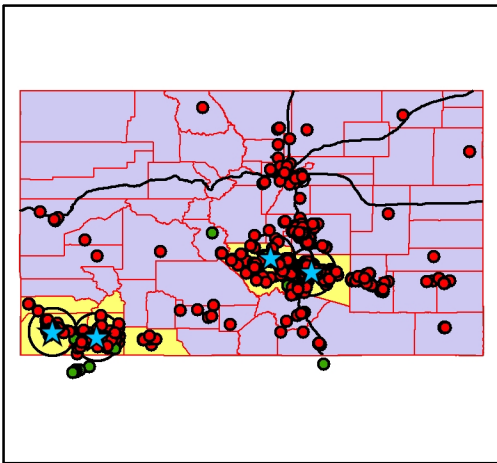

Note: Based on address match of 81%

Percent of Students within 25 mile radius	58%
Percent of Students within service area	62%
Service Area Penetration Rate*	7.2%

*Based on Resident In-State Headcount compared to 2005 Census Population in service area aged 14-64

Pueblo Community College Fall 2006 Student Enrollment

Southwestern Service Area

South Central Service Area

State View

Legend

- ★ PCC College Campuses
- N - Non-Resident
- R - Resident
- 25 Mile Radius
- PCC Service Area

Note: Based on an address match of 81%

National View

Percent of Students within 25 mile radius	75%
Percent of Students within service area	76%
Service Area Penetration Rate*	2.7%

Pikes Peak Community College Fall 2006 Student Enrollment