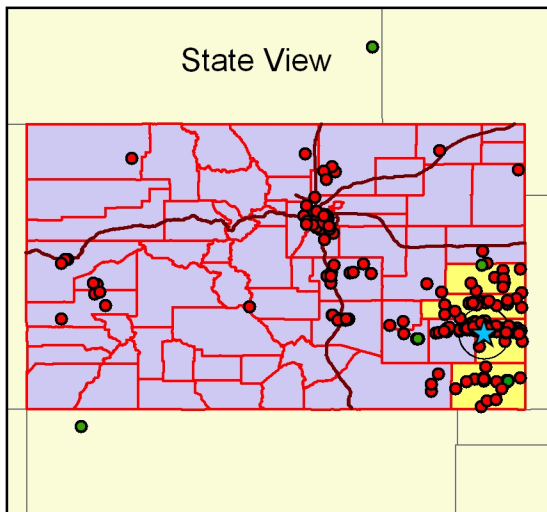

Percent of Students within 25 mile radius	60%
Percent of Students within service area	62%
Service Area Penetration Rate*	6.3%

Front Range Community College Fall 2006 Student Enrollment

Legend

- ★ FRCC Campus Locations
- 10 Mile Radius
- N - Non-Resident
- R - Resident
- National Parks
- FRCC Service Area

Note: Address match of 77%

Percent of Students within 10 mile radius	58%
Percent of Students within service area	66%
Service Area Penetration Rate*	1.8%

*Based on Resident In-State Headcount compared to 2005 Census population aged 14-64 in service area

Lamar Community College Fall 2006 Student Enrollment

Legend

- ★ LCC Campus
- N - Non-Resident
- R - Resident
- 25 Mile Radius
- LCC Service Area

Note: Based on address match of 71%

Percent of Students within 25 mile radius	63%
Percent of Students within service area	80%
Service Area Penetration Rate*	6.3%