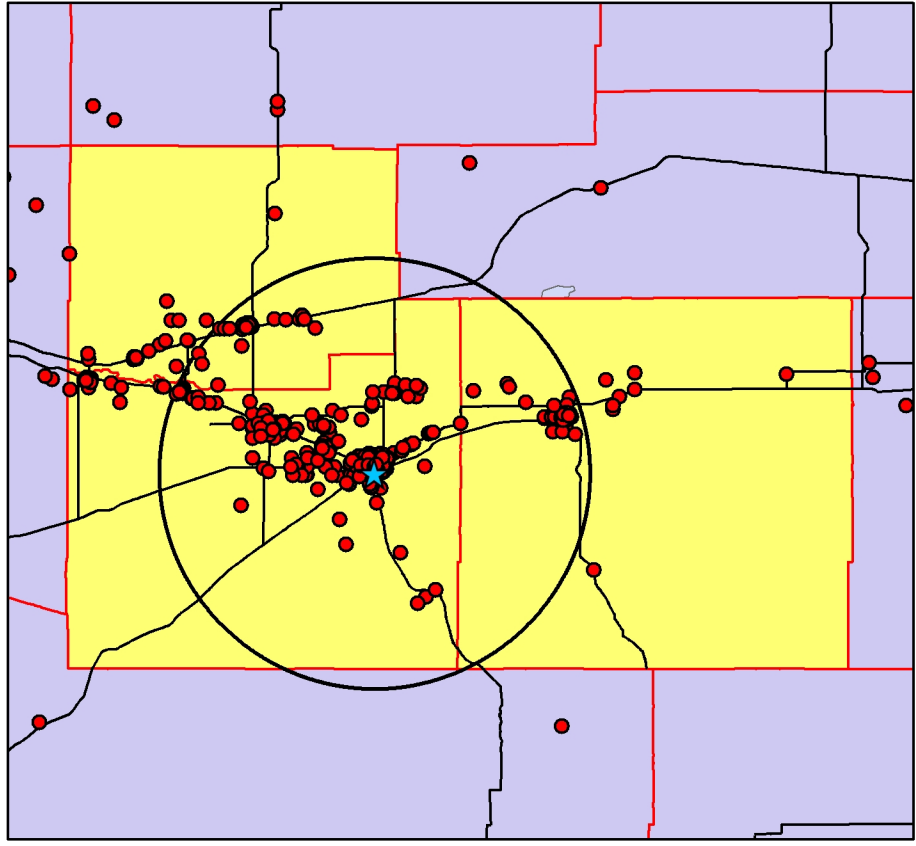

Note: Address match of 71%

Percent of Students within 25 mile radius	32%
Percent of Students within service area	62%
Service Area Penetration Rate*	4.4%

*Based on Resident In-State Headcount compared to 2005 Census Population in service area aged 14-64

Northeastern Junior College Fall 2006 Student Enrollment

Legend

- ★ NJC Campus Location
- Non-Resident
- Resident
- 25 Mile Radius
- NJC Service Area

Note: Address match of 81%

Percent of Students within 25 mile radius	39%
Percent of Students within service area	66%
Service Area Penetration Rate*	10.6%

*Based on Resident In-State Headcount compared to 2005 Census Population in service area aged 14-64

Otero Junior College Fall 2006 Student Enrollment

Legend

- ★ OJC Campus
- N - Non-Resident
- R - Resident
- 25 Mile Radius
- OJC Service Area

Note: Based on address match of 81%

Percent of Students within 25 mile radius	58%
Percent of Students within service area	62%
Service Area Penetration Rate*	7.2%

*Based on Resident In-State Headcount compared to 2005 Census Population in service area aged 14-64