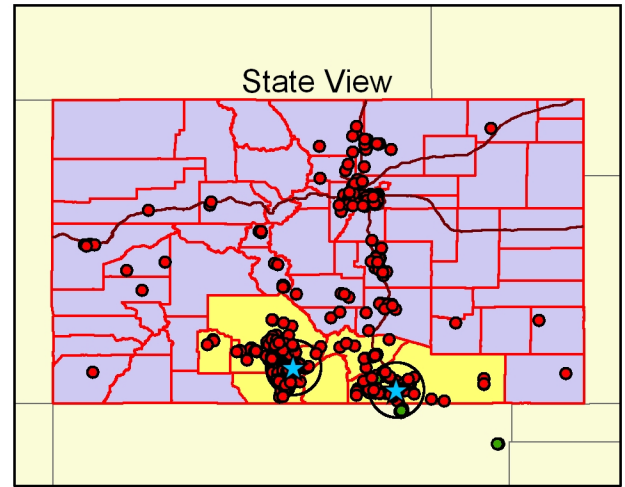

Percent of Students within 25 mile radius	48%
Percent of Students within service area	52%
Service Area Penetration Rate*	2.9%