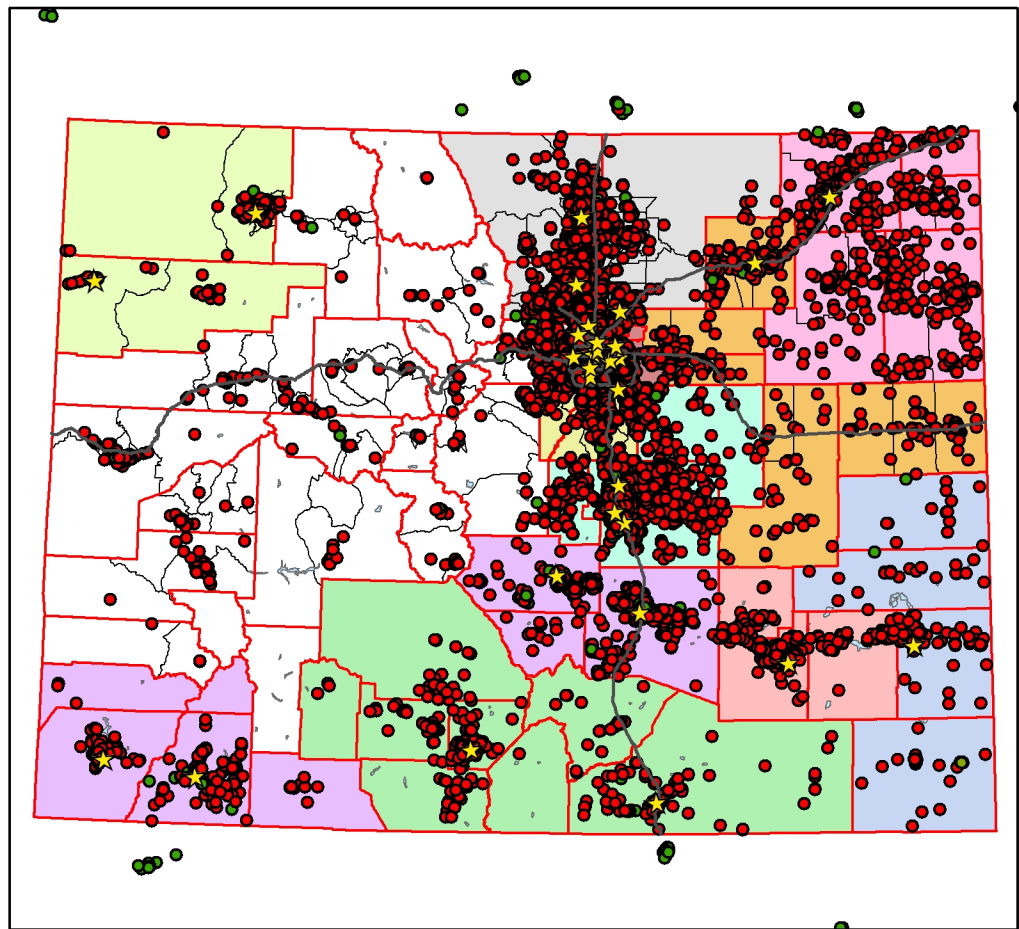

COLORADO COMMUNITY
COLLEGE SYSTEM

Legend

- ★ College Campuses
- N - Non-Resident
- R - Resident

College Service Areas

	ACC		OJC
	CCA		PPCC
	CNCC		PCC
	CCD		RRCC
	FRCC		LCC
	MCC		TSJC
	NJC		

Note: Address match of 77%

Metro Denver View

National View

Arapahoe Community College Fall 2006 Student Enrollment

Legend

- ★ Campus Locations
- 10 Mile Radius
- N - Non-Resident
- R - Resident
- ACC Service Area

Note: Address match of 76%

Percent of Students within 10 mile radius	61%
Percent of Students within service area	51%
Service Area Penetration Rate*	1.8%

Community College of Aurora Fall 2006 Student Enrollment

- Legend**
- ★ Campus Locations
 - N - Non-Resident
 - R - Resident
 - 10 Mile Radius
 - CCA Service Area
- Note: Address match of 87%

Percent of Students within 10 mile radius	75%
Percent of Students within service area	67%
Service Area Penetration Rate*	1.5%

Community College of Denver Fall 2006 Student Enrollment

Legend

- ★ CCD Campus Locations
- 10 Mile Radius
- N - Non-Resident
- R - Resident
- CCD Service Area