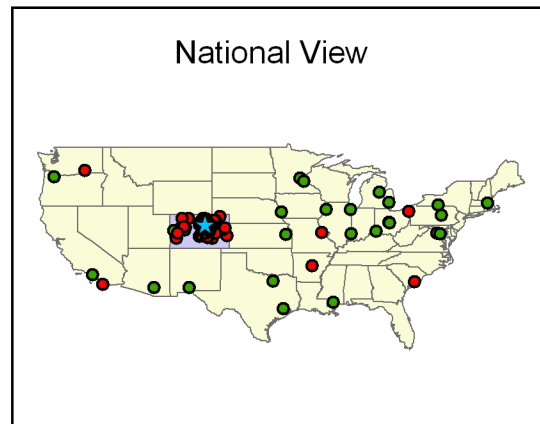

COLORADO COMMUNITY
COLLEGE SYSTEM

Legend

- ★ College Campuses
- N - Non-Resident
- R - Resident

College Service Areas

	ACC		OJC
	CCA		PPCC
	CNCC		PCC
	CCD		RRCC
	FRCC		LCC
	MCC		TSJC
	NJC		

Note: Address match of 77%

Metro Denver View

National View

Arapahoe Community College Fall 2006 Student Enrollment

Legend

- ★ Campus Locations
- 10 Mile Radius
- N - Non-Resident
- R - Resident
- ACC Service Area

Note: Address match of 76%

Percent of Students within 10 mile radius	61%
Percent of Students within service area	51%
Service Area Penetration Rate*	1.8%

Community College of Aurora Fall 2006 Student Enrollment

- Legend**
- ★ Campus Locations
 - N - Non-Resident
 - R - Resident
 - 10 Mile Radius
 - CCA Service Area
- Note: Address match of 87%

Percent of Students within 10 mile radius	75%
Percent of Students within service area	67%
Service Area Penetration Rate*	1.5%

Community College of Denver Fall 2006 Student Enrollment

Legend

- ★ CCD Campus Locations
- 10 Mile Radius
- N - Non-Resident
- R - Resident
- CCD Service Area