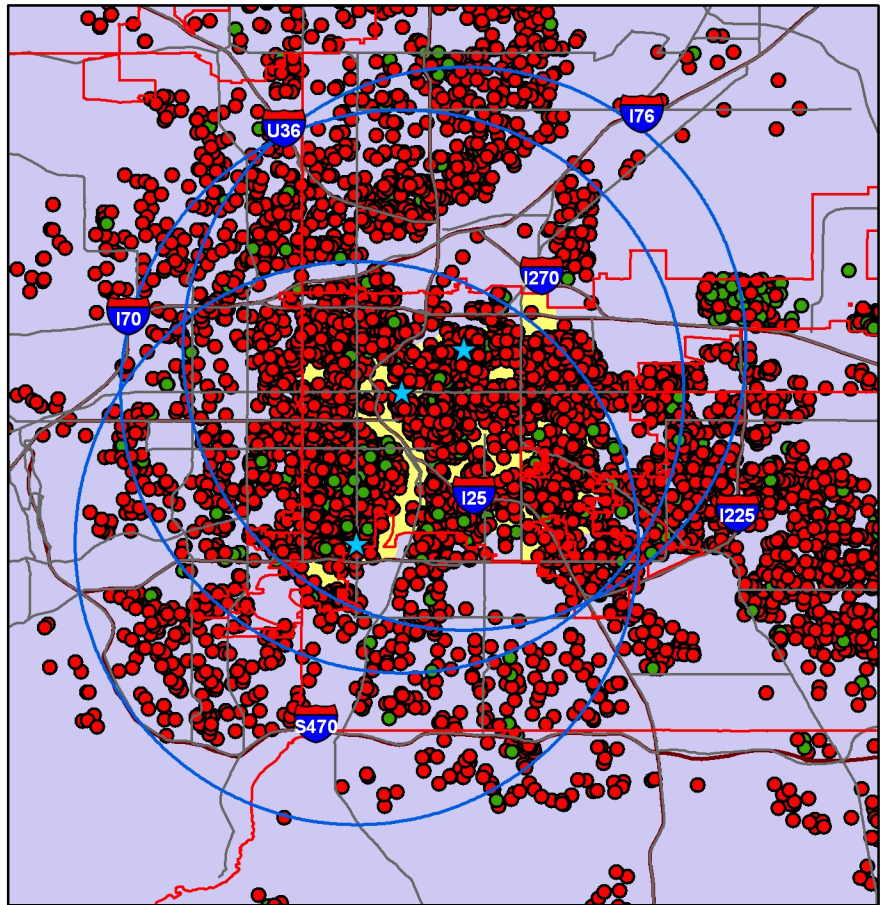

Metro Denver View

National View

Arapahoe Community College Fall 2006 Student Enrollment

Legend

- ★ Campus Locations
- 10 Mile Radius
- N - Non-Resident
- R - Resident
- ACC Service Area

Note: Address match of 76%

Percent of Students within 10 mile radius	61%
Percent of Students within service area	51%
Service Area Penetration Rate*	1.8%

Community College of Aurora Fall 2006 Student Enrollment

- Legend**
- ★ Campus Locations
 - N - Non-Resident
 - R - Resident
 - 10 Mile Radius
 - CCA Service Area
- Note: Address match of 87%

Percent of Students within 10 mile radius	75%
Percent of Students within service area	67%
Service Area Penetration Rate*	1.5%

Community College of Denver Fall 2006 Student Enrollment

Legend

- ★ CCD Campus Locations
- 10 Mile Radius
- N - Non-Resident
- R - Resident
- CCD Service Area

Note: Address match of 78%

Percent of Students within 10 mile radius	62%
Percent of Students within service area	31%
Service Area Penetration Rate*	2.8%

*Based on Resident In-State Headcount compared to 2005 Census population aged 14-64 in service area