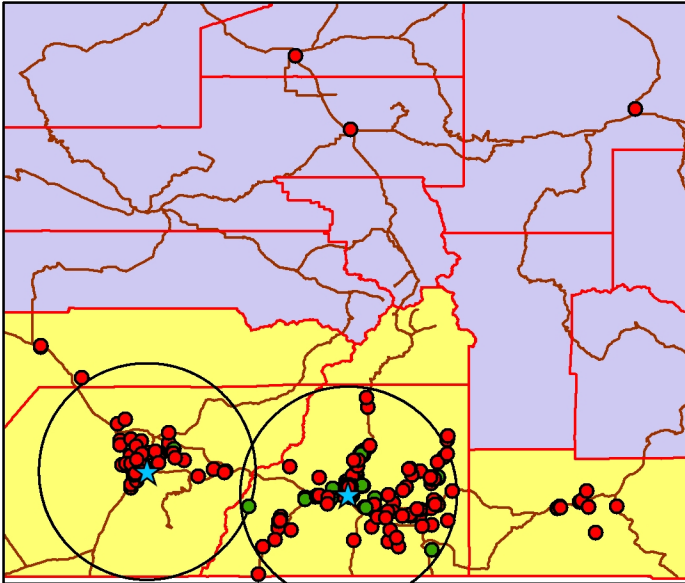

*Based on Resident In-State Headcount compared to 2005 Census Population in service area aged 14-64

Otero Junior College Fall 2006 Student Enrollment

Legend

- ★ OJC Campus
- N - Non-Resident
- R - Resident
- 25 Mile Radius
- OJC Service Area

Note: Based on address match of 81%

Percent of Students within 25 mile radius	58%
Percent of Students within service area	62%
Service Area Penetration Rate*	7.2%

*Based on Resident In-State Headcount compared to 2005 Census Population in service area aged 14-64

Pueblo Community College Fall 2006 Student Enrollment

Southwestern Service Area

South Central Service Area

State View

Legend

- ★ PCC College Campuses
- N - Non-Resident
- R - Resident
- 25 Mile Radius
- PCC Service Area