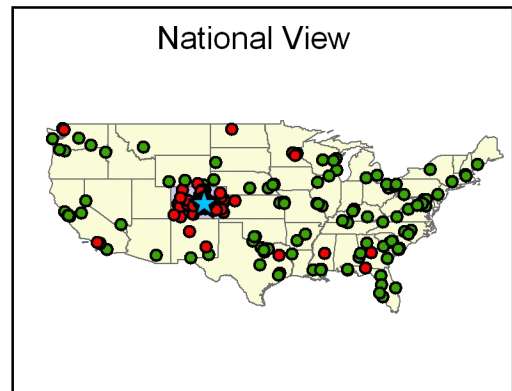

Note: Based on address match of 81%

Percent of Students within 25 mile radius	58%
Percent of Students within service area	62%
Service Area Penetration Rate*	7.2%

*Based on Resident In-State Headcount compared to 2005 Census Population in service area aged 14-64

Pueblo Community College Fall 2006 Student Enrollment

Southwestern Service Area

South Central Service Area

State View

Legend

- ★ PCC College Campuses
- N - Non-Resident
- R - Resident
- 25 Mile Radius
- PCC Service Area

Note: Based on an address match of 81%

National View

Percent of Students within 25 mile radius	75%
Percent of Students within service area	76%
Service Area Penetration Rate*	2.7%

Pikes Peak Community College Fall 2006 Student Enrollment

Legend

- ★ College Campuses
- N - Non-Resident
- R - Resident
- 10 Mile Radius
- PPCC Service Area

Note: Based on 78% address match

Percent of Students within 10 mile radius	67%
Percent of Students within service area	73%
Service Area Penetration Rate*	2.3%