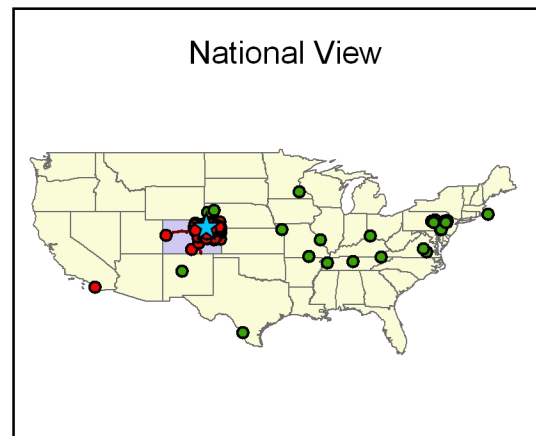

Note: Address match of 77%

Percent of Students within 10 mile radius	58%
Percent of Students within service area	66%
Service Area Penetration Rate*	1.8%

*Based on Resident In-State Headcount compared to 2005 Census population aged 14-64 in service area

Lamar Community College Fall 2006 Student Enrollment

Legend

- ★ LCC Campus
- N - Non-Resident
- R - Resident
- 25 Mile Radius
- LCC Service Area

Note: Based on address match of 71%

Percent of Students within 25 mile radius	63%
Percent of Students within service area	80%
Service Area Penetration Rate*	6.3%

*Based on Resident In-State Headcount compared to 2005 Census Population in service area aged 14-64

Morgan Community College Fall 2006 Student Enrollment

Legend

- ★ MCC Campus Location
- N - Non-Resident
- R - Resident
- 25 Mile Radius
- MCC Service Area

Note: Address match of 71%

Percent of Students within 25 mile radius	32%
Percent of Students within service area	62%
Service Area Penetration Rate*	4.4%

*Based on Resident In-State Headcount compared to 2005 Census Population in service area aged 14-64