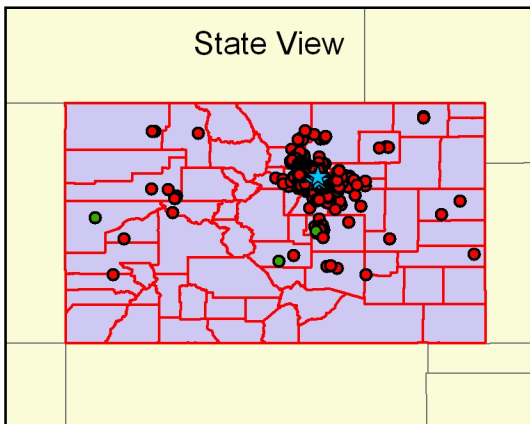

COLORADO COMMUNITY
COLLEGE SYSTEM

Legend

- ★ College Campuses
- N - Non-Resident
- R - Resident

College Service Areas

	ACC		OJC
	CCA		PPCC
	CNCC		PCC
	CCD		RRCC
	FRCC		LCC
	MCC		TSJC
	NJC		

Note: Address match of 77%

Metro Denver View

National View

Arapahoe Community College Fall 2006 Student Enrollment

Legend

- ★ Campus Locations
- 10 Mile Radius
- N - Non-Resident
- R - Resident
- ACC Service Area

Note: Address match of 76%

Percent of Students within 10 mile radius	61%
Percent of Students within service area	51%
Service Area Penetration Rate*	1.8%

Community College of Aurora Fall 2006 Student Enrollment

- Legend**
- ★ Campus Locations
 - N - Non-Resident
 - R - Resident
 - 10 Mile Radius
 - CCA Service Area
- Note: Address match of 87%

Percent of Students within 10 mile radius	75%
Percent of Students within service area	67%
Service Area Penetration Rate*	1.5%

Community College of Denver Fall 2006 Student Enrollment

Legend

- ★ CCD Campus Locations
- 10 Mile Radius
- N - Non-Resident
- R - Resident
- CCD Service Area