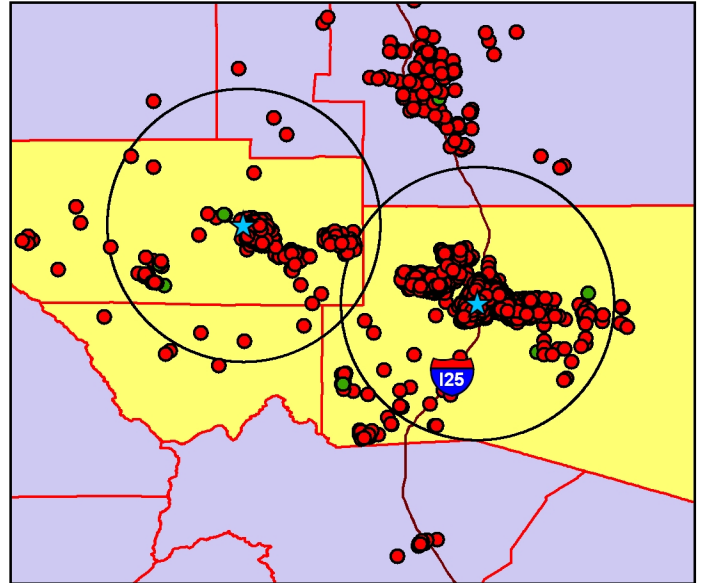

*Based on Resident In-State Headcount compared to 2005 Census Population in service area aged 14-64

Otero Junior College Fall 2006 Student Enrollment

Legend

- ★ OJC Campus
- N - Non-Resident
- R - Resident
- 25 Mile Radius
- OJC Service Area

Note: Based on address match of 81%

Percent of Students within 25 mile radius	58%
Percent of Students within service area	62%
Service Area Penetration Rate*	7.2%

*Based on Resident In-State Headcount compared to 2005 Census Population in service area aged 14-64

Pueblo Community College Fall 2006 Student Enrollment

Southwestern Service Area

South Central Service Area

State View

Legend

- ★ PCC College Campuses
- N - Non-Resident
- R - Resident
- 25 Mile Radius
- PCC Service Area