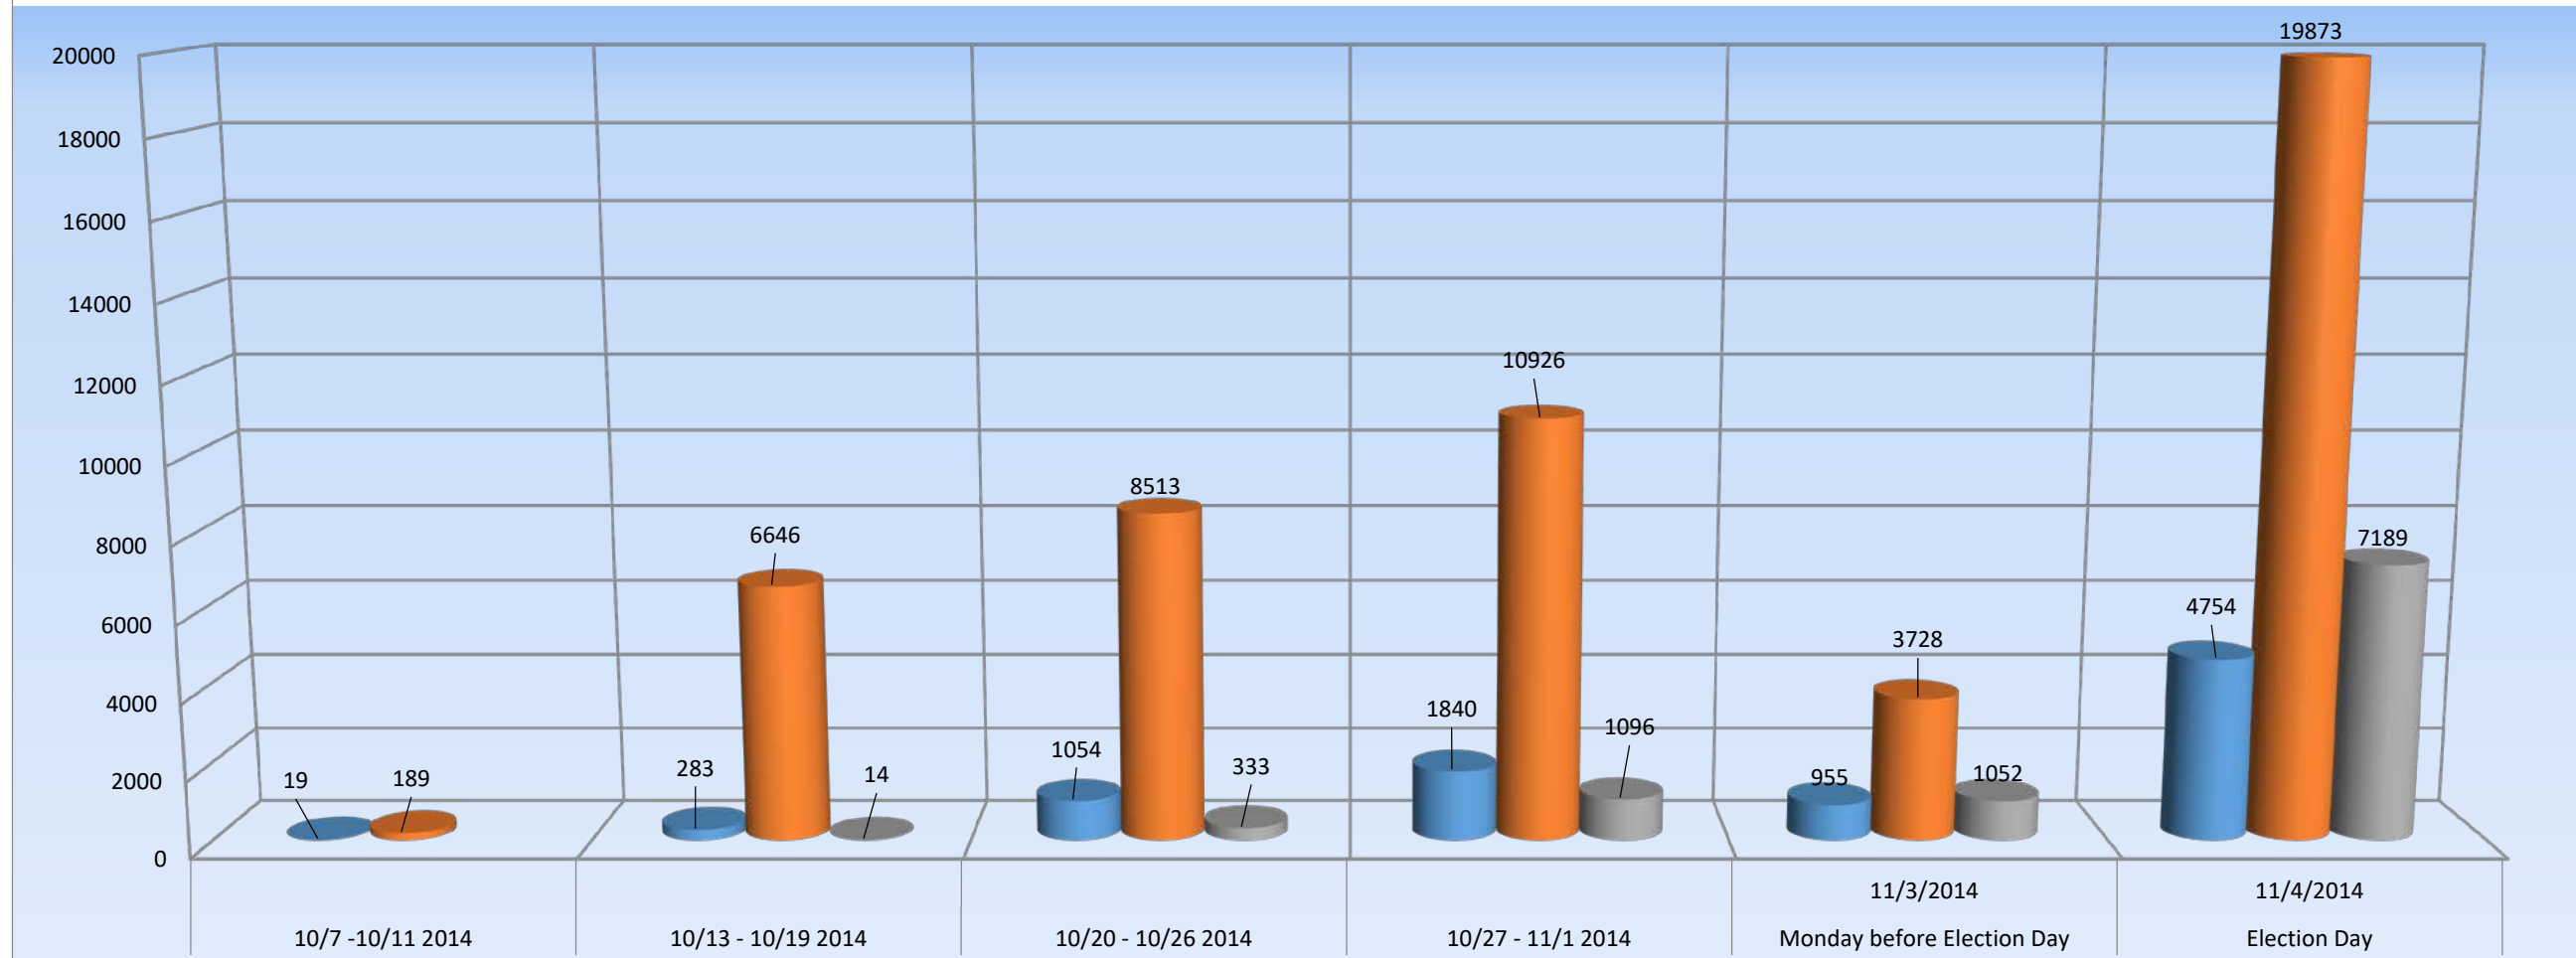

Row Labels	Sum of NEW REGISTRATION-ISSUED BALLOT -Total 8,905	Sum of REGISTRATION UPDATE, MOVED WITHIN COUNTY-ISSUED BALLOT - Total 49,875	Sum of REGISTRATION UPDATE, ALREADY REGISTERED IN STATE MOVED TO NEW COUNTY-ISSUED BALLOT - Total 9,684
10/7 -10/11 2014	19	189	
10/13 - 10/19 2014	283	6646	14
10/20 - 10/26 2014	1054	8513	333
10/27 - 11/1 2014	1840	10926	1096
Monday before Election Day			
11/3/2014	955	3728	1052
Election Day			
11/4/2014	4754	19873	7189
Grand Total	8905	49875	9684

BALLOTS ISSUED BY REGISTRATION CATEGORY
2014 GENERAL ELECTION

■ Sum of NEW REGISTRATION-ISSUED BALLOT -Total 8,905

■ Sum of REGISTRATION UPDATE, MOVED WITHIN COUNTY-ISSUED BALLOT - Total 49,875

■ Sum of REGISTRATION UPDATE, ALREADY REGISTERED IN STATE MOVED TO NEW COUNTY-ISSUED BALLOT -
Total 9,684

County/Date	NEW REGISTRATION-ISSUED BALLOT	UPDATE WITHIN COUNTY-ISSUED BALLOT	UPDATE WITHIN STATE-ISSUED BALLOT	Grand Total
Adams	416	3627	958	5001
10/8/2014		2		2
10/9/2014		2		2
10/10/2014		2		2
10/13/2014		53		53
10/14/2014		3		3
10/15/2014	5	6	2	13
10/16/2014	6	141	4	151
10/17/2014	5	15	3	23
10/18/2014	1	449		450
10/20/2014	10	193	5	208
10/21/2014	5	31	3	39
10/22/2014	6	97	5	108
10/23/2014	4	30	7	41
10/24/2014		156	9	165
10/25/2014	7	165	5	177
10/27/2014	16	353	14	383
10/28/2014	13	315	13	341
10/29/2014	9	57	8	74
10/30/2014	14	61	21	96
10/31/2014	11	66	14	91
11/1/2014	12	48	13	73
11/3/2014	34	145	64	243
11/4/2014	258	1174	768	2200
11/12/2014		63		63
Alamosa	26	177	9	212
10/14/2014	1	13		14
10/15/2014	1	7		8
10/16/2014		6		6
10/17/2014		2		2
10/20/2014		19		19
10/21/2014	1	6		7
10/22/2014		5		5
10/23/2014		14		14
10/24/2014	1	7		8
10/27/2014	2	11		13
10/28/2014	1	7		8
10/29/2014	2	3		5
10/30/2014		6		6
10/31/2014	1	1		2