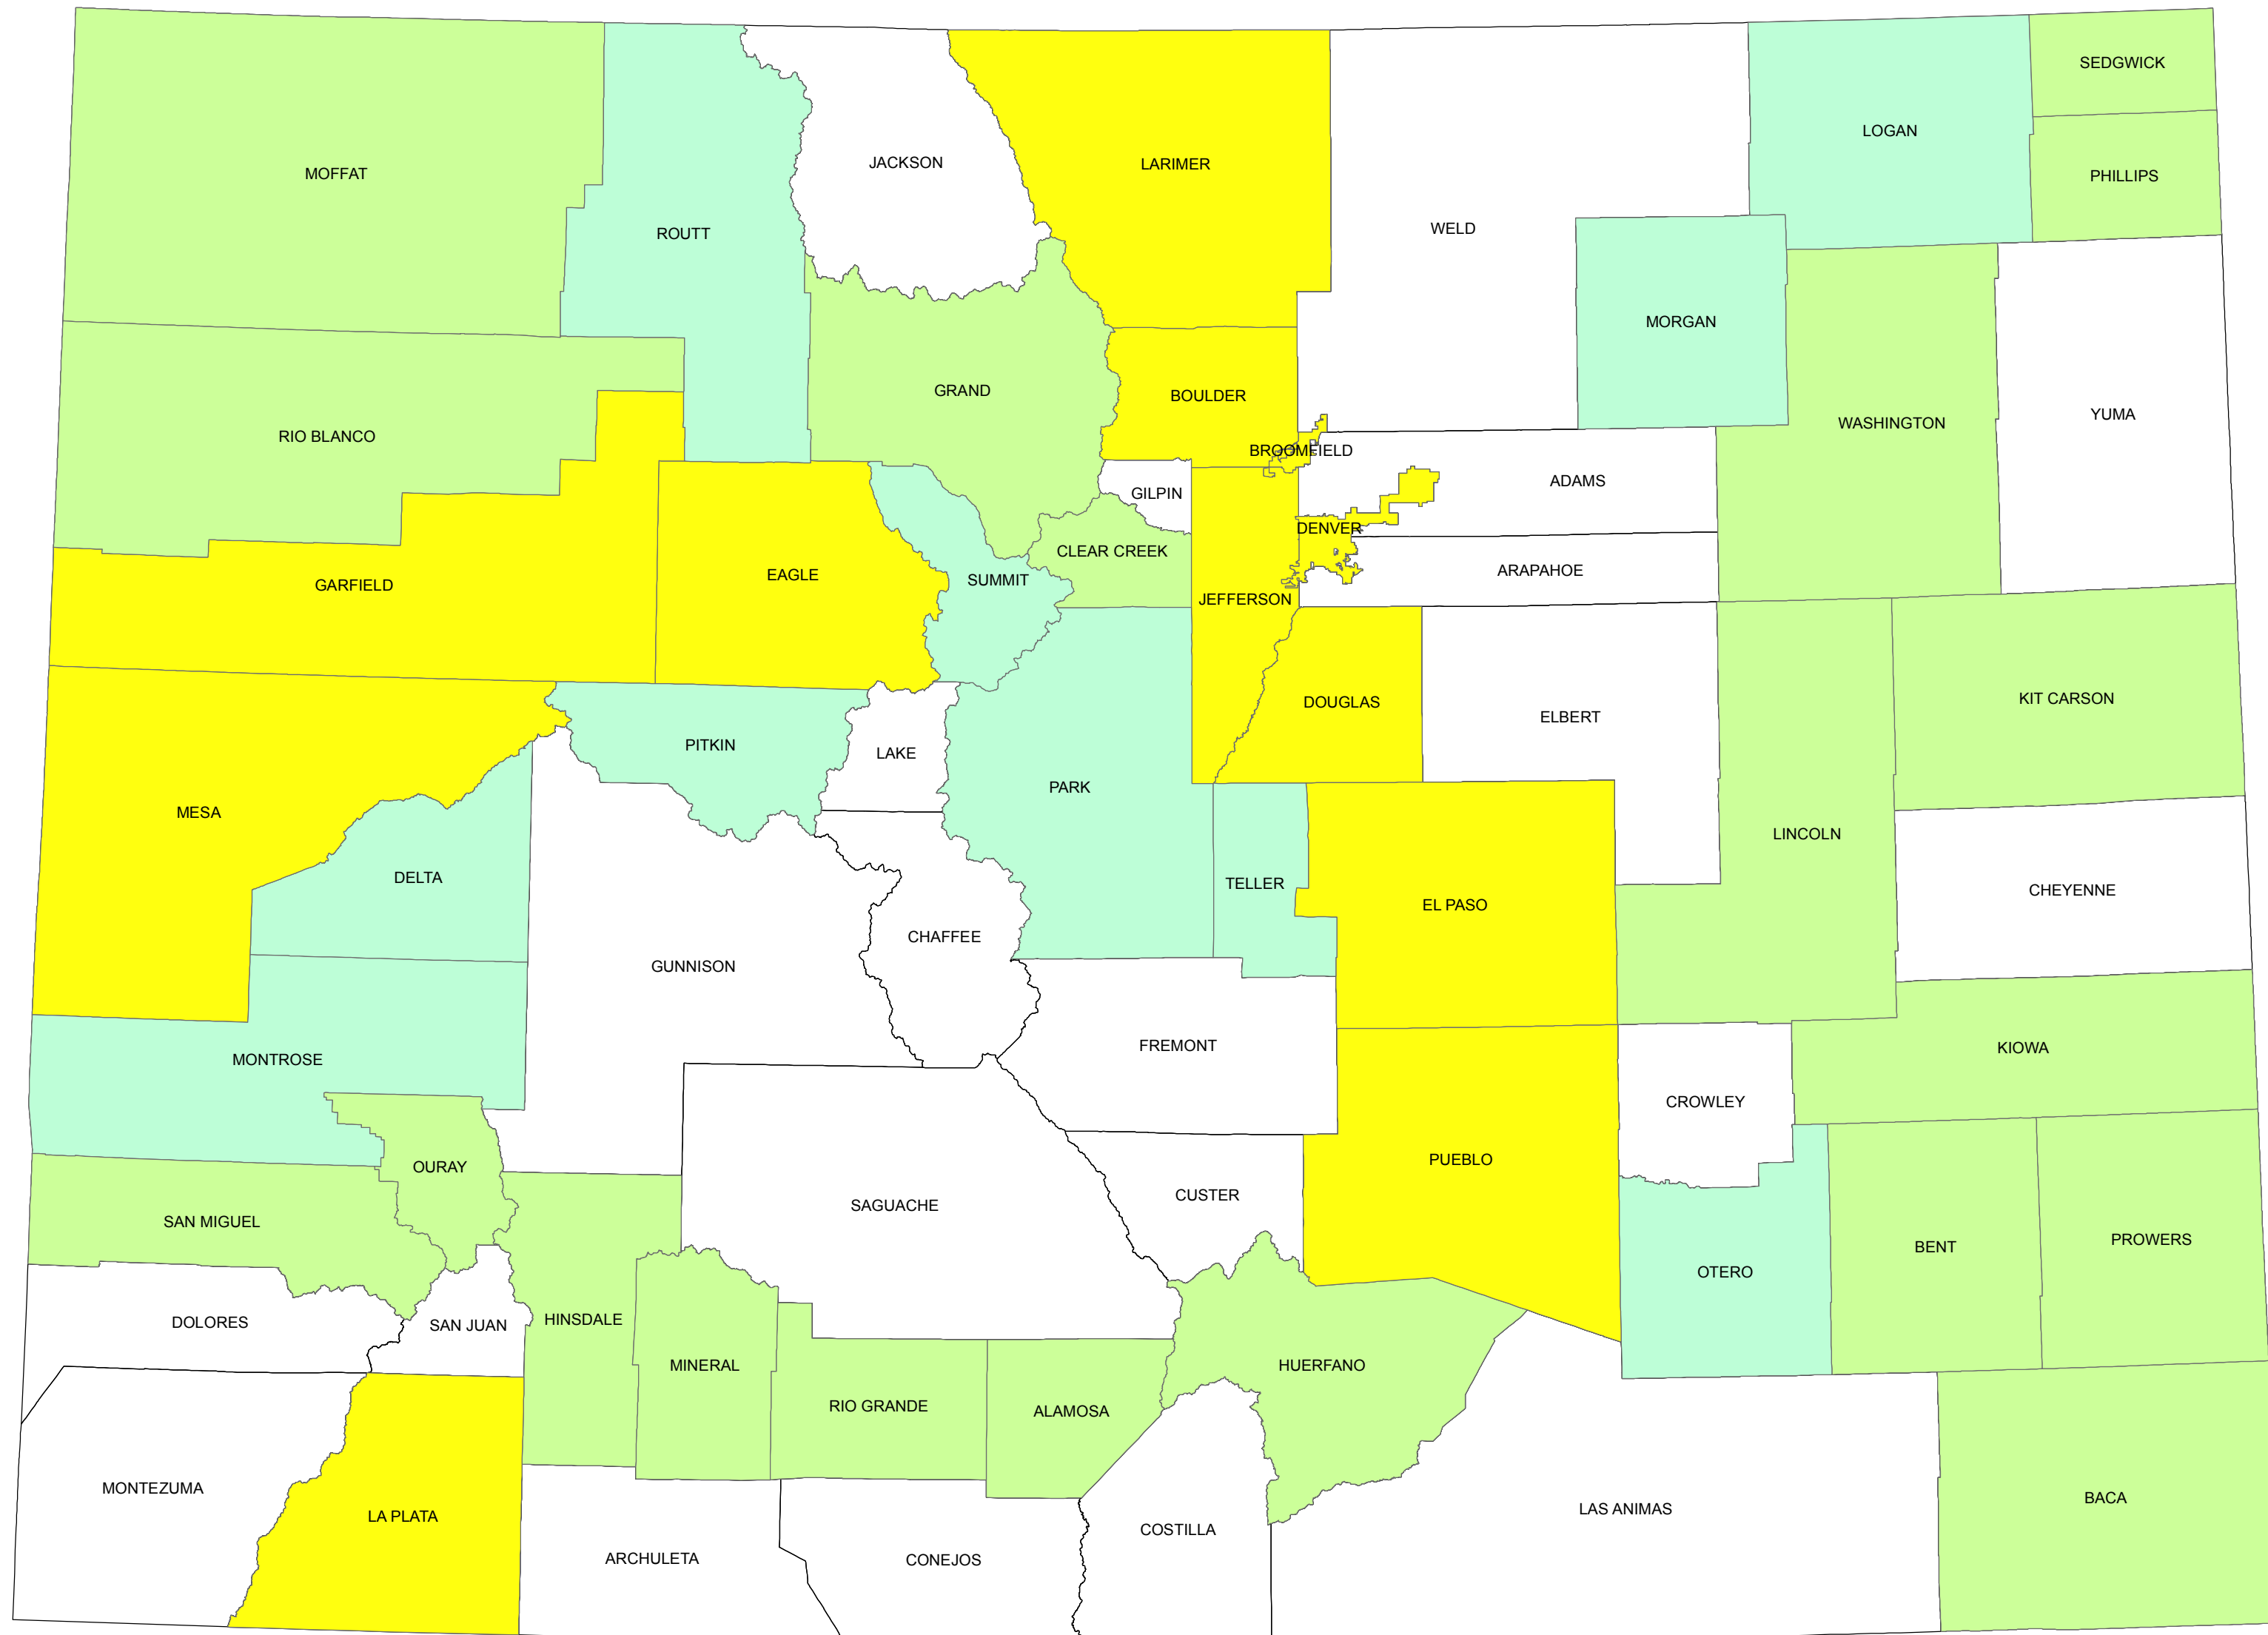

Response to Signature Discrepancies Survey Colorado 2014 General Election

Legend

TIER

Colorado Counties Not Responding to Survey