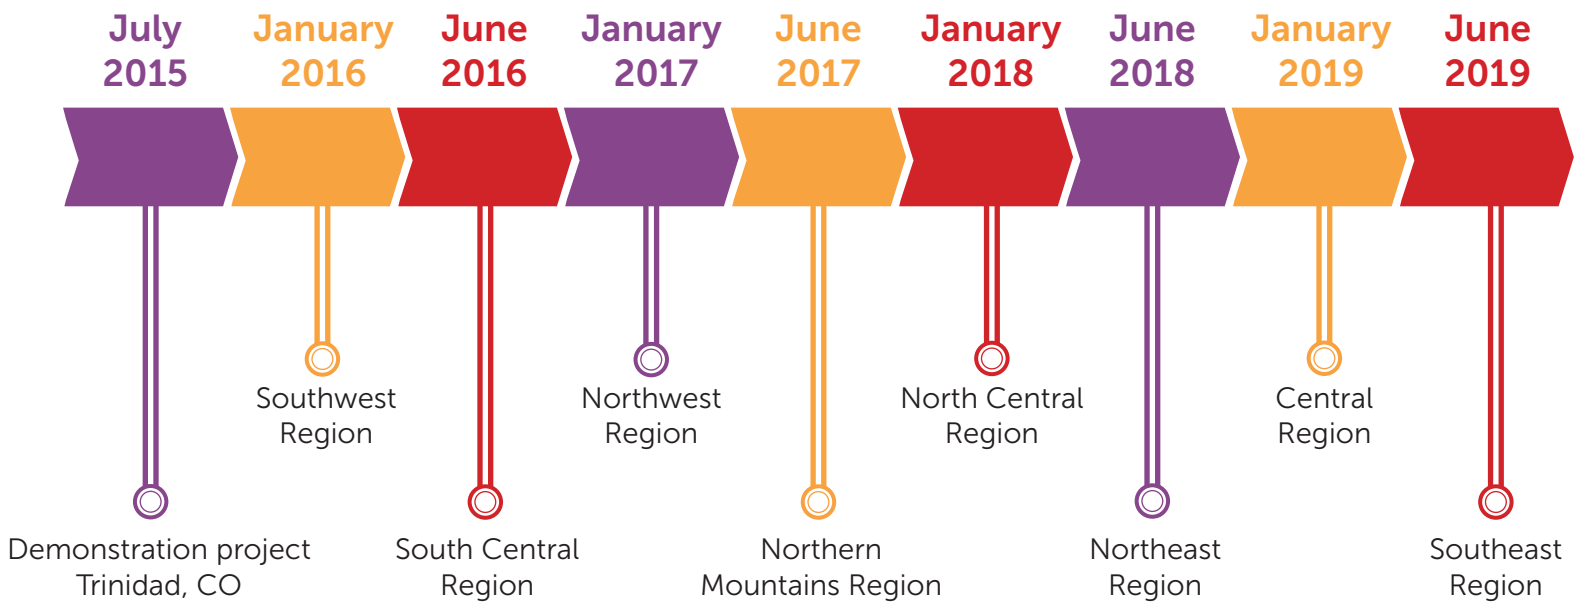

## OVERVIEW

Space to Create Colorado is the first state driven initiative for affordable housing for artists and creative sector workers in the nation. Our mission is to develop affordable housing and work space, including commercial space, for artists and arts organizations and to position Colorado as the nation's leader in artist-led community transformation in rural communities. Space to Create will facilitate the development of nine projects in eight regions in Colorado's rural, small town and mountain communities. This effort is led by the Colorado Office of Economic Development's Colorado Creative Industries, the Colorado Department of Local Affairs, the Boettcher Foundation, Artspace and History Colorado.

## GOALS

- Stimulate community and economic development in rural, small town and mountain communities by providing permanently affordable and financially sustainable workforce housing and working spaces for creative sector employment
- Nine projects initiated across Colorado by 2019 will culminate in roughly \$45 million of investment in direct capital investment by multiple partners and agencies

## TIMELINE