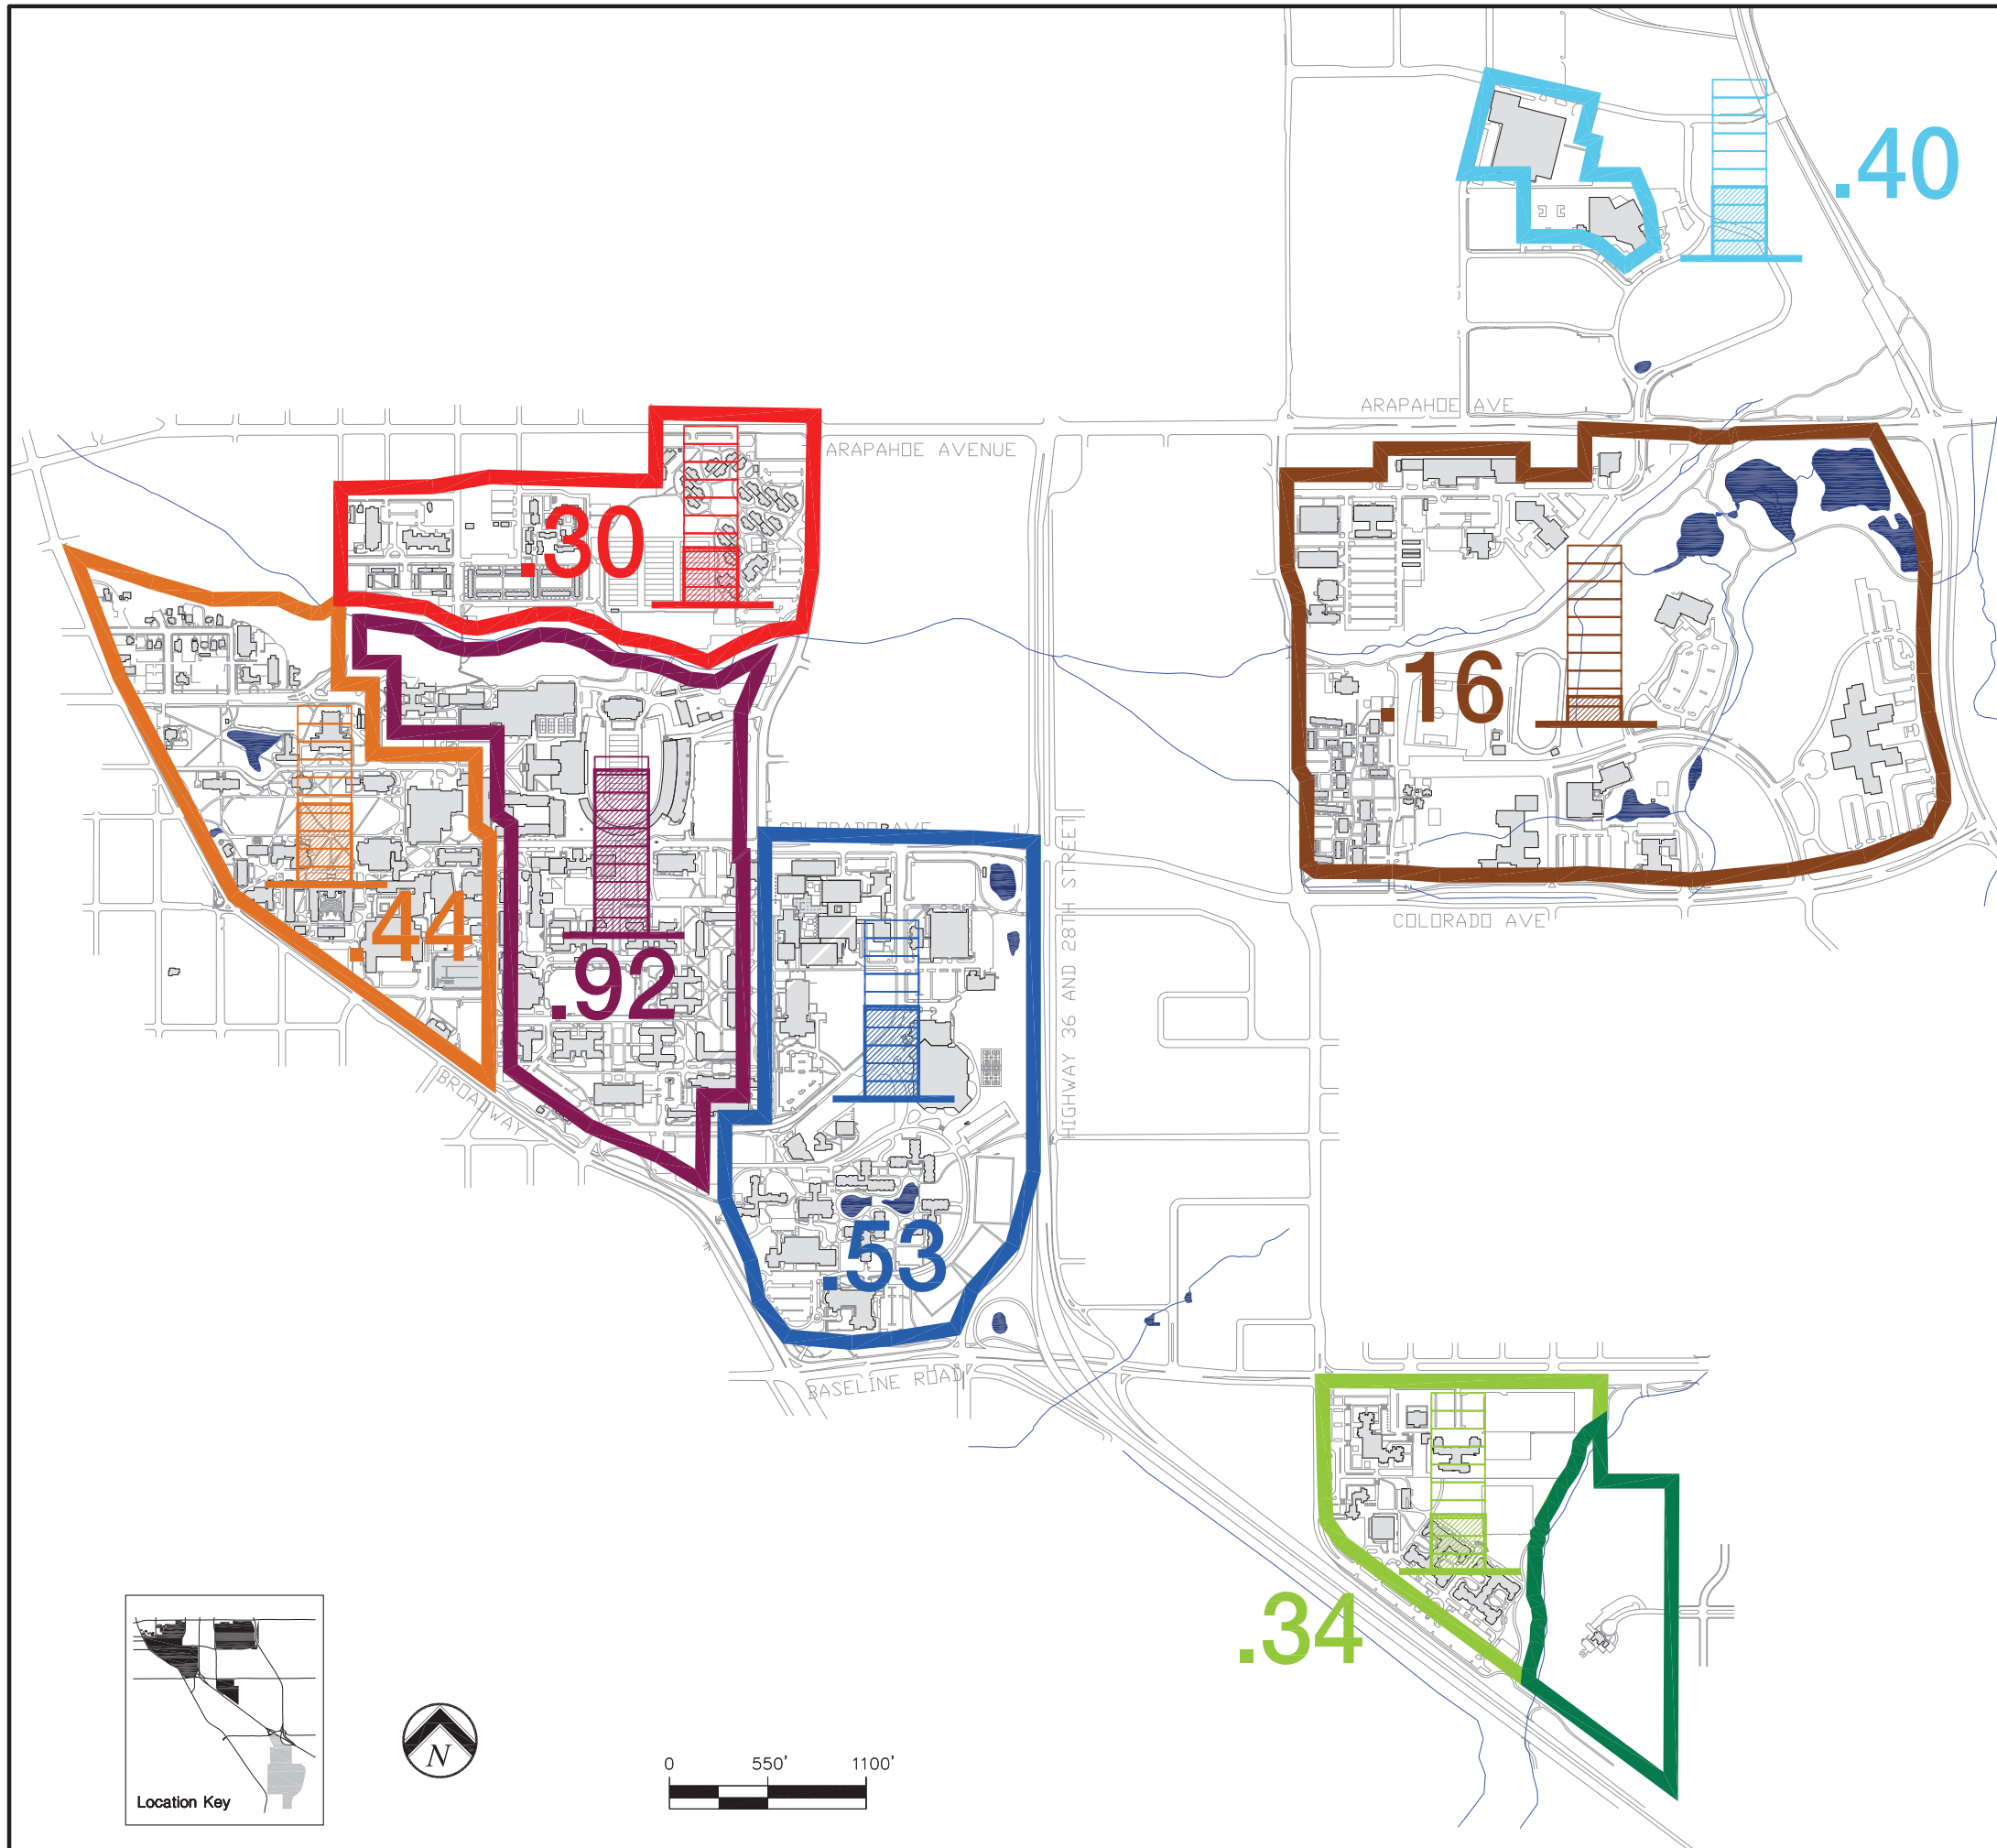

K:\planning\Master Plan Graphics - 2011_working_graphic files\20110526\working\EX-A-5\COMP20110602.dwg, Layout1, 7/7/2011 1:53:13 PM

Legend

University of Colorado
Boulder

Density of Development

Exhibit V-A-5