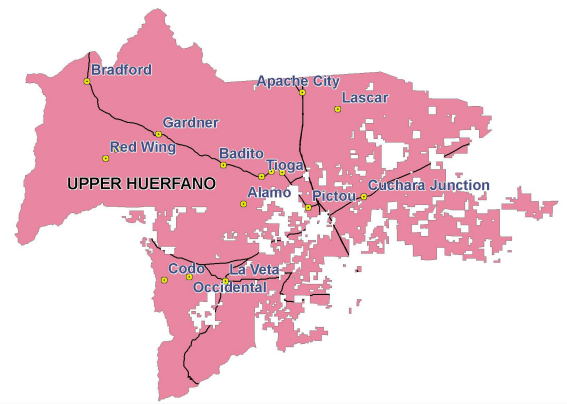

2010

UPPER HUERFANO CONSERVATION DISTRICT

Upper Huerfano Conservation
District Office

Monthly Meetings

Mission Statement

Addressing Local Concerns

Districts generate funding through local, state, and federal sources. Local citizens elect the District board to identify and address local natural resource issues. The board involves locals and experts to help develop strategic plans. The district holds open monthly meetings, publications, events, presentations to communicate with district partners and residents about district services, good conservation practices and financial/technical services.

This conservation district serves its landowners as they participate in:

Fostering Sound Range Management

Ensuring sound range management for future generations is important to conserve natural resources and improve production as well as enhance wildlife habitat.

This conservation district serves its landowners as they participate in:

Preventing Soil Erosion

Preventing erosion preserves soil productivity long term for agriculture, production, and other uses on rural lands. It also provides improved stream flows, decreases sedimentation, and improves overall water quality. Some common practices that help producers prevent soil erosion and build soil quality include no till, minimum tillage and cover cropping.

This conservation district serves its landowners as they participate in: