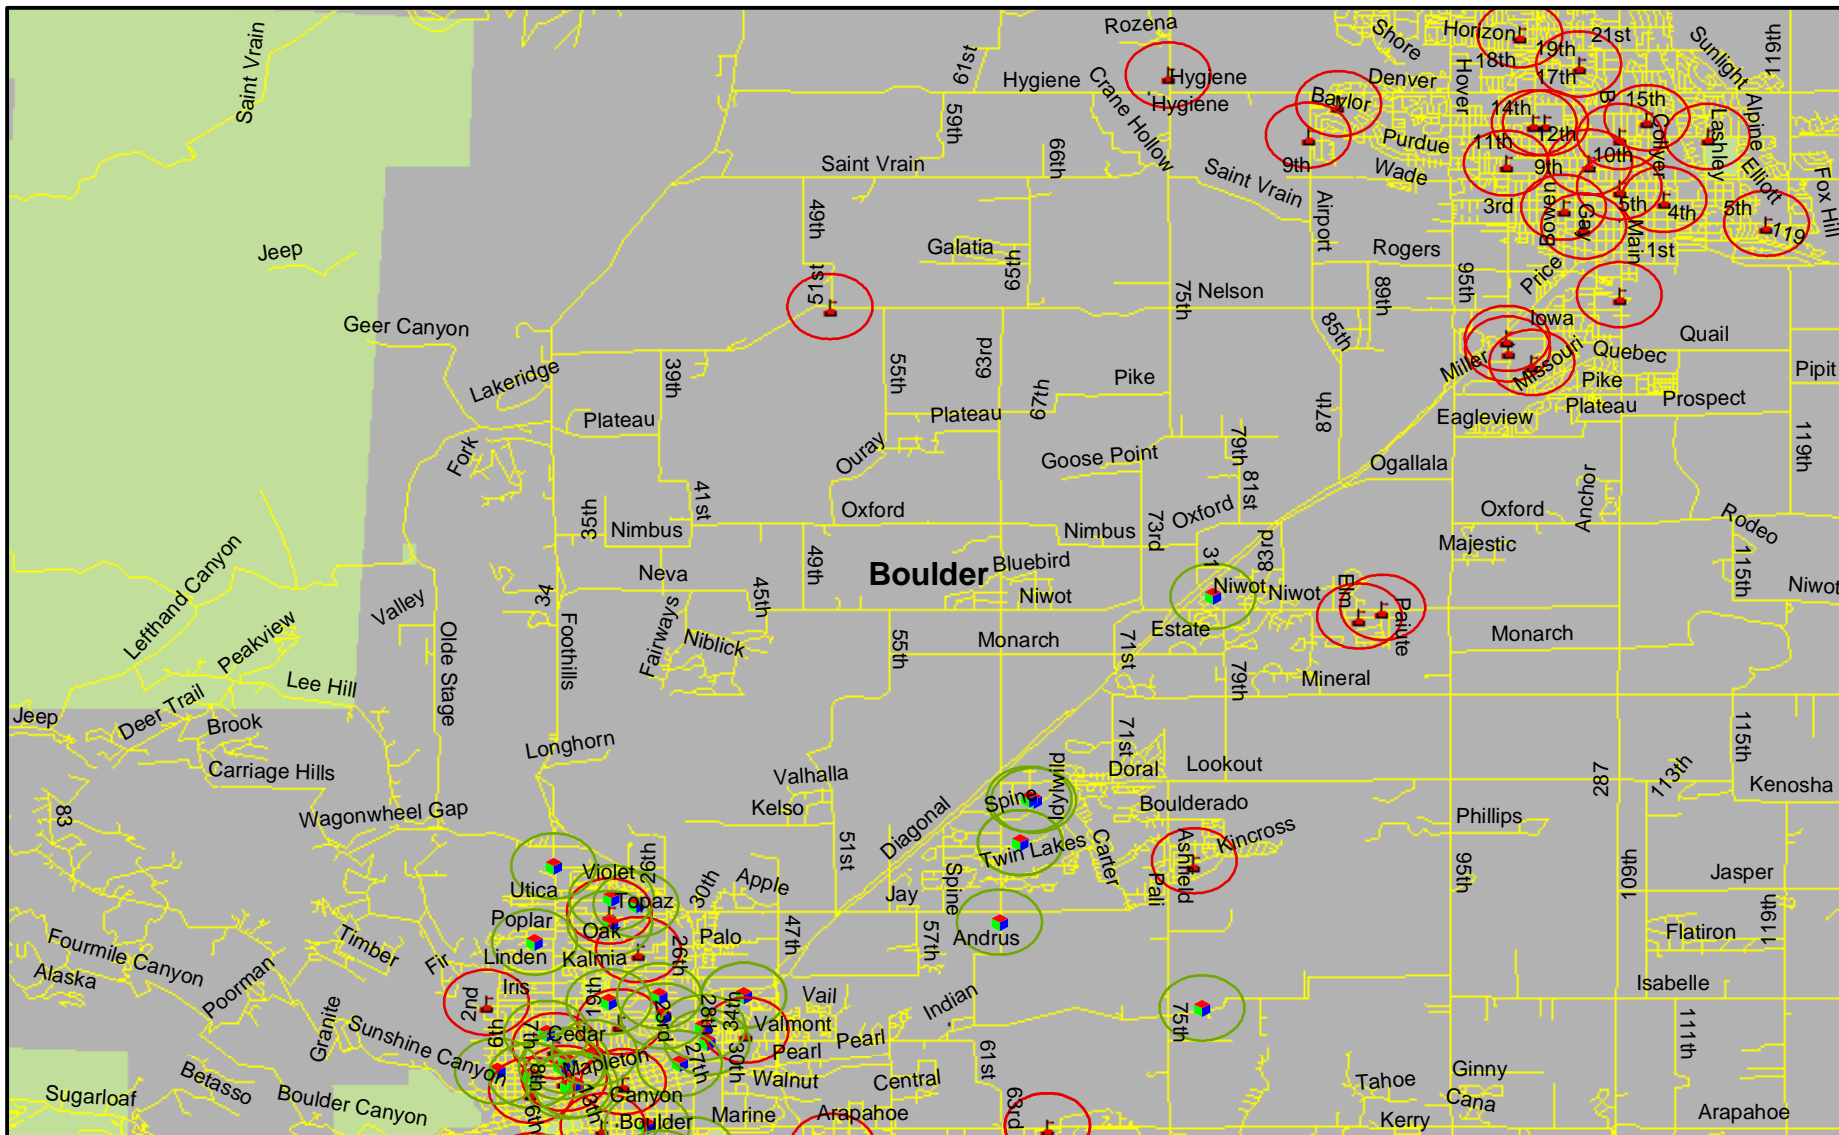

Map 2c: 2000 Foot Buffer Around Jefferson County Schools and Child Care Facilities

1:158,072

School

2000 Foot Buffer of School

Child Care Facility

2000 Foot Buffer of Child Care Facility

Map 2d: 2000 Foot Buffer Around Boulder County Schools and Child Care Facilities