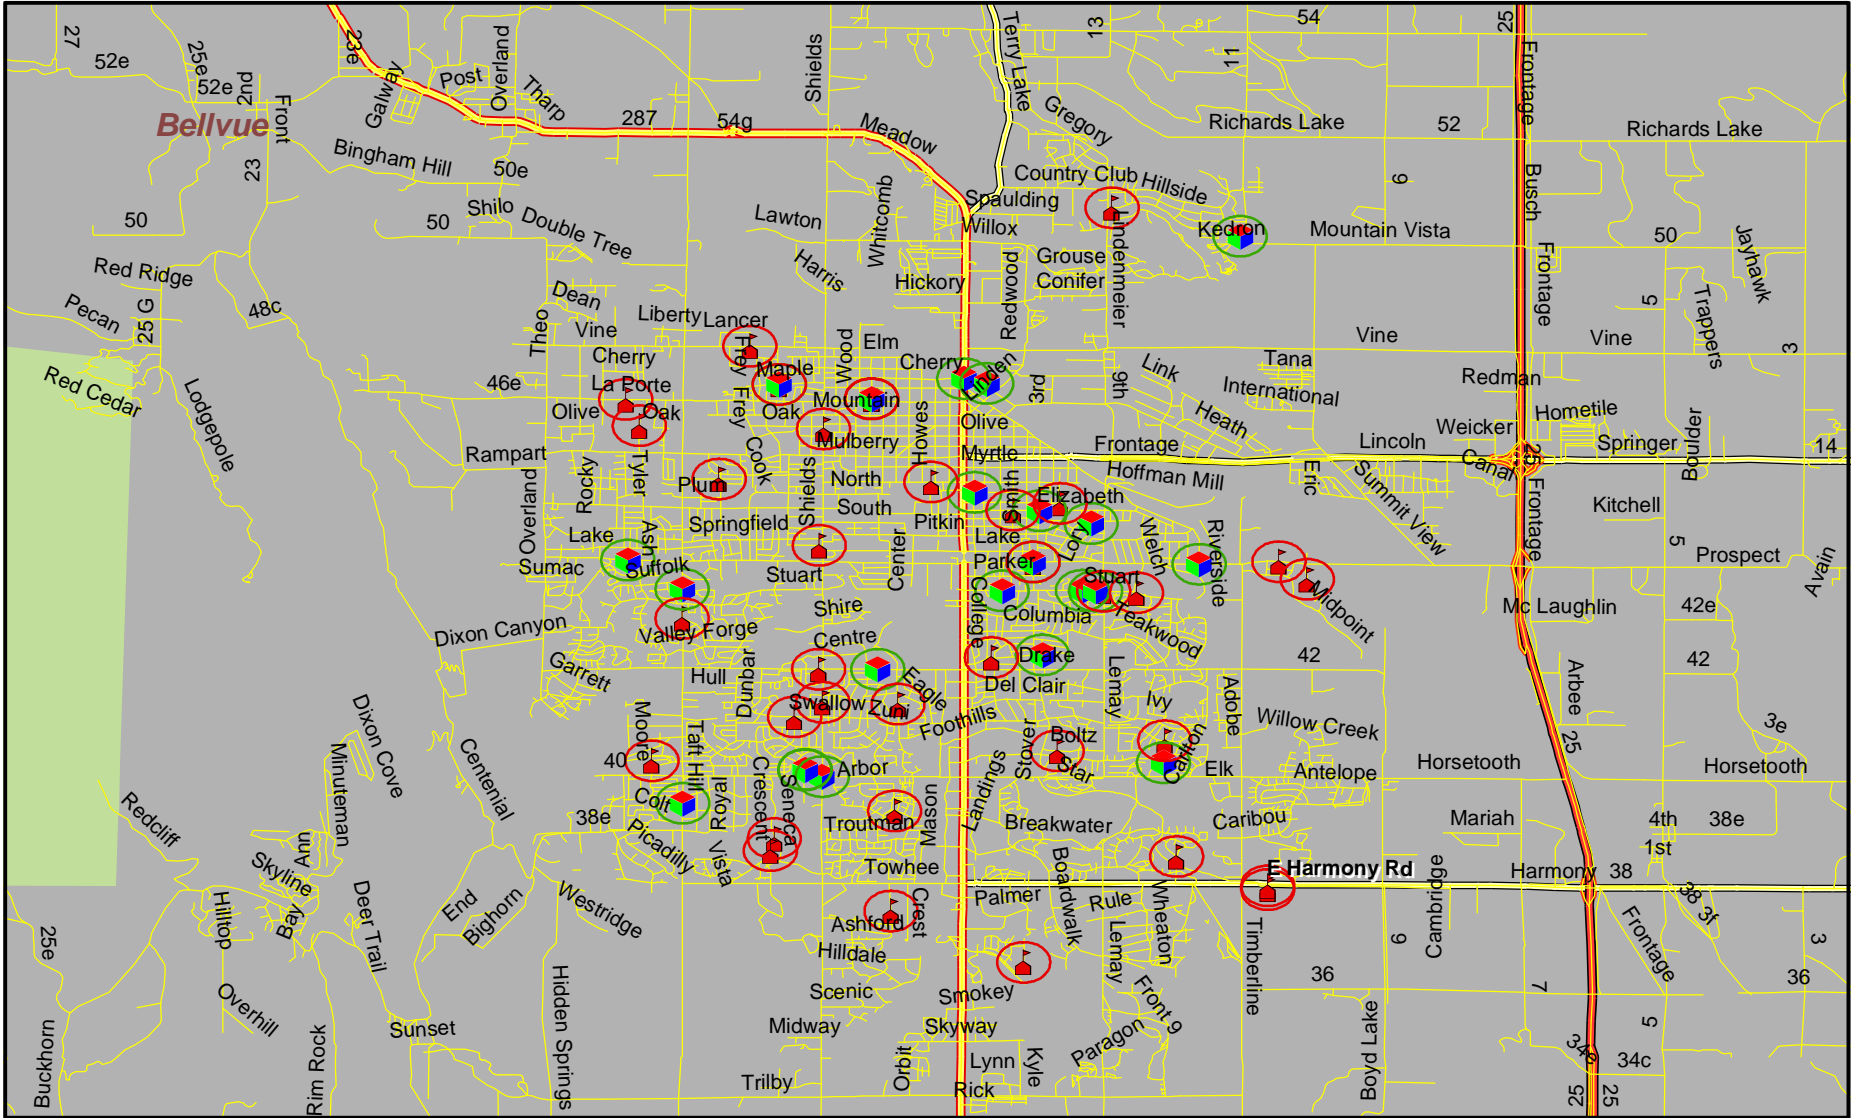

Map 1c: 1000 Foot Buffer Around Jefferson County Schools and Child Care Facilities

1:158,072

School

1000 Foot Buffer of School

Child Care Facility

1000 Foot Buffer of Child Care Facility

Map 1e: 1000 Foot Buffer of Colorado Springs Schools and Child Care Facilities

 School	 Child Care Facility
 1000 Foot Buffer of School	 1000 Foot Buffer of Child Care Facility

Colorado Division of Criminal Justice
Sex Offender Management Board

1 inch equals 1.981905 miles
1:125,573

Map 1f: 1000 Foot Buffer of Fort Collins Schools and Child Care Facilities

 School	 Child Care Facility
 1000 Foot Buffer of School	 1000 Foot Buffer of Child Care Facility

Colorado Division of Criminal Justice
Sex Offender Management Board

 County with Ordinance Restricting the Housing of Sex Offenders

Municipalities include Brighton, Commerce City, Elizabeth, Golden, Grand Junction, Greenwood Village, Kiowa, Lafayette, Lakewood, Littleton, Louisville, Mountain View, Northglenn, Superior, Thornton, and Wheat Ridge.