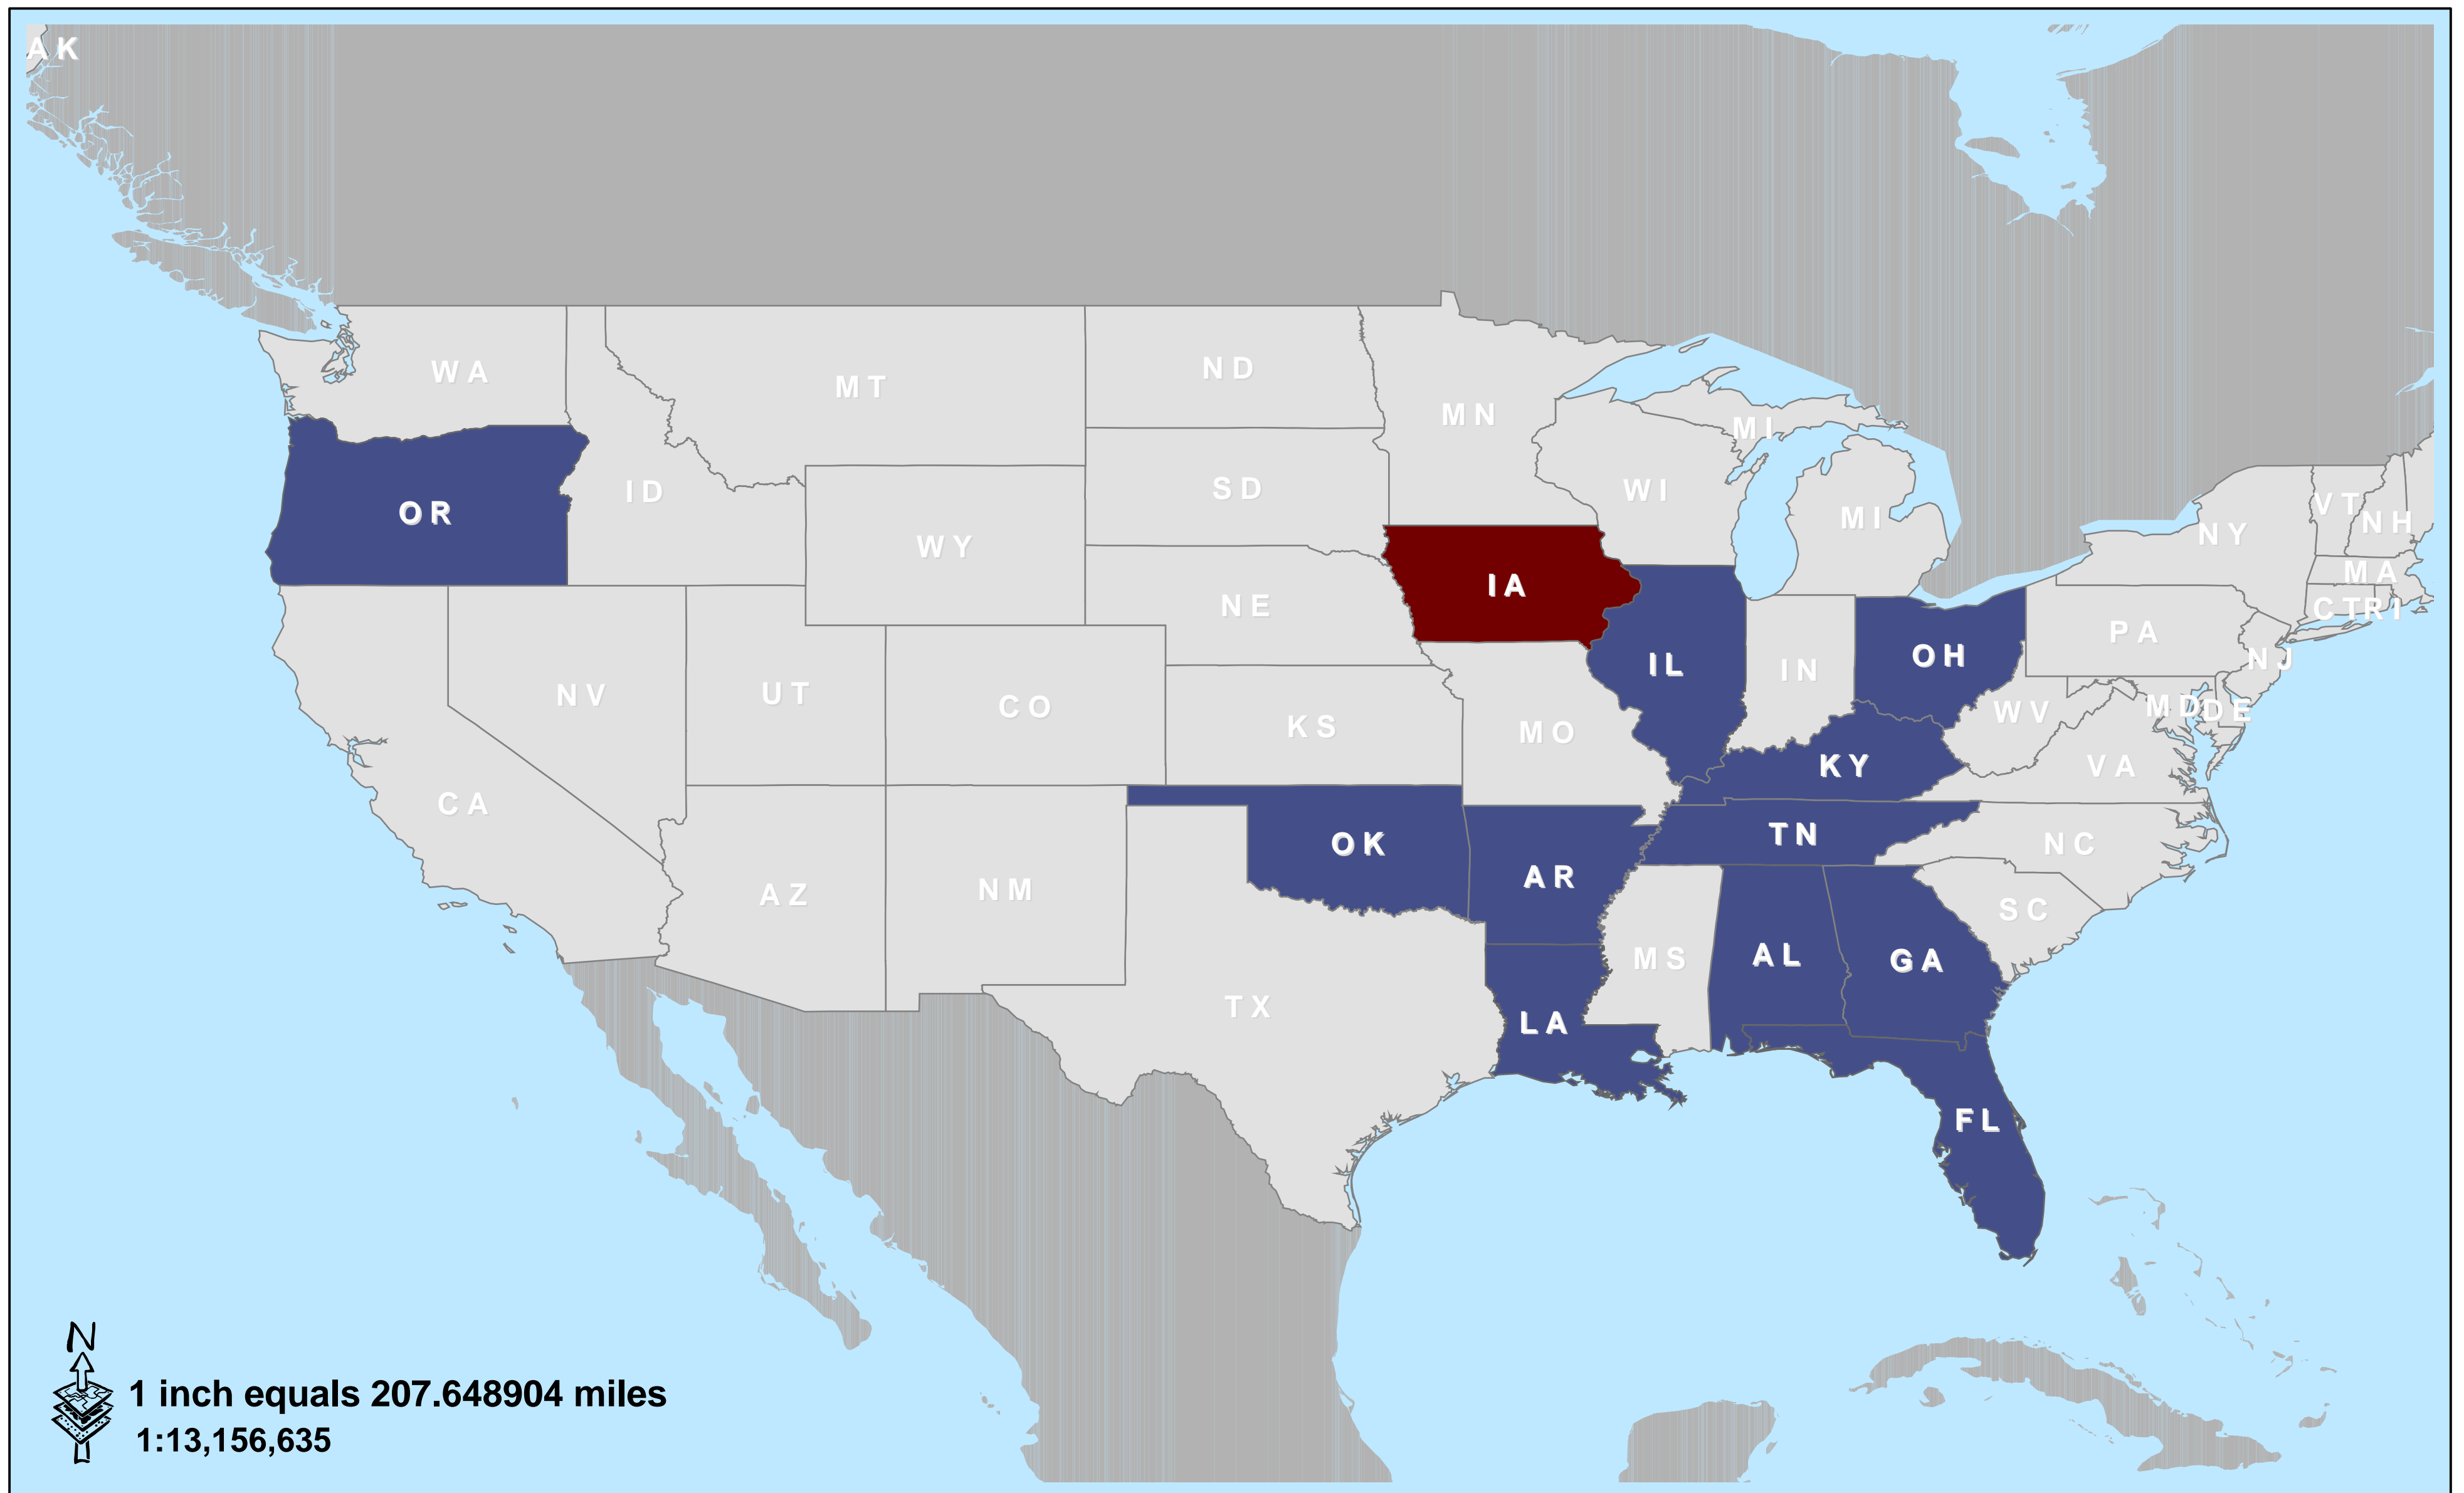

Map 4: States Addressing Sex Offender Residencies in Regard to Proximity to Schools and Child Care Facilities

State With Legislation Concerning Sex Offender Residences.
Iowa previously had legislation concerning sex offender residences; this was ruled unconstitutional in the State Supreme Court, February, 2004.

Colorado Division of Criminal Justice
Sex Offender Management Board
March, 2004