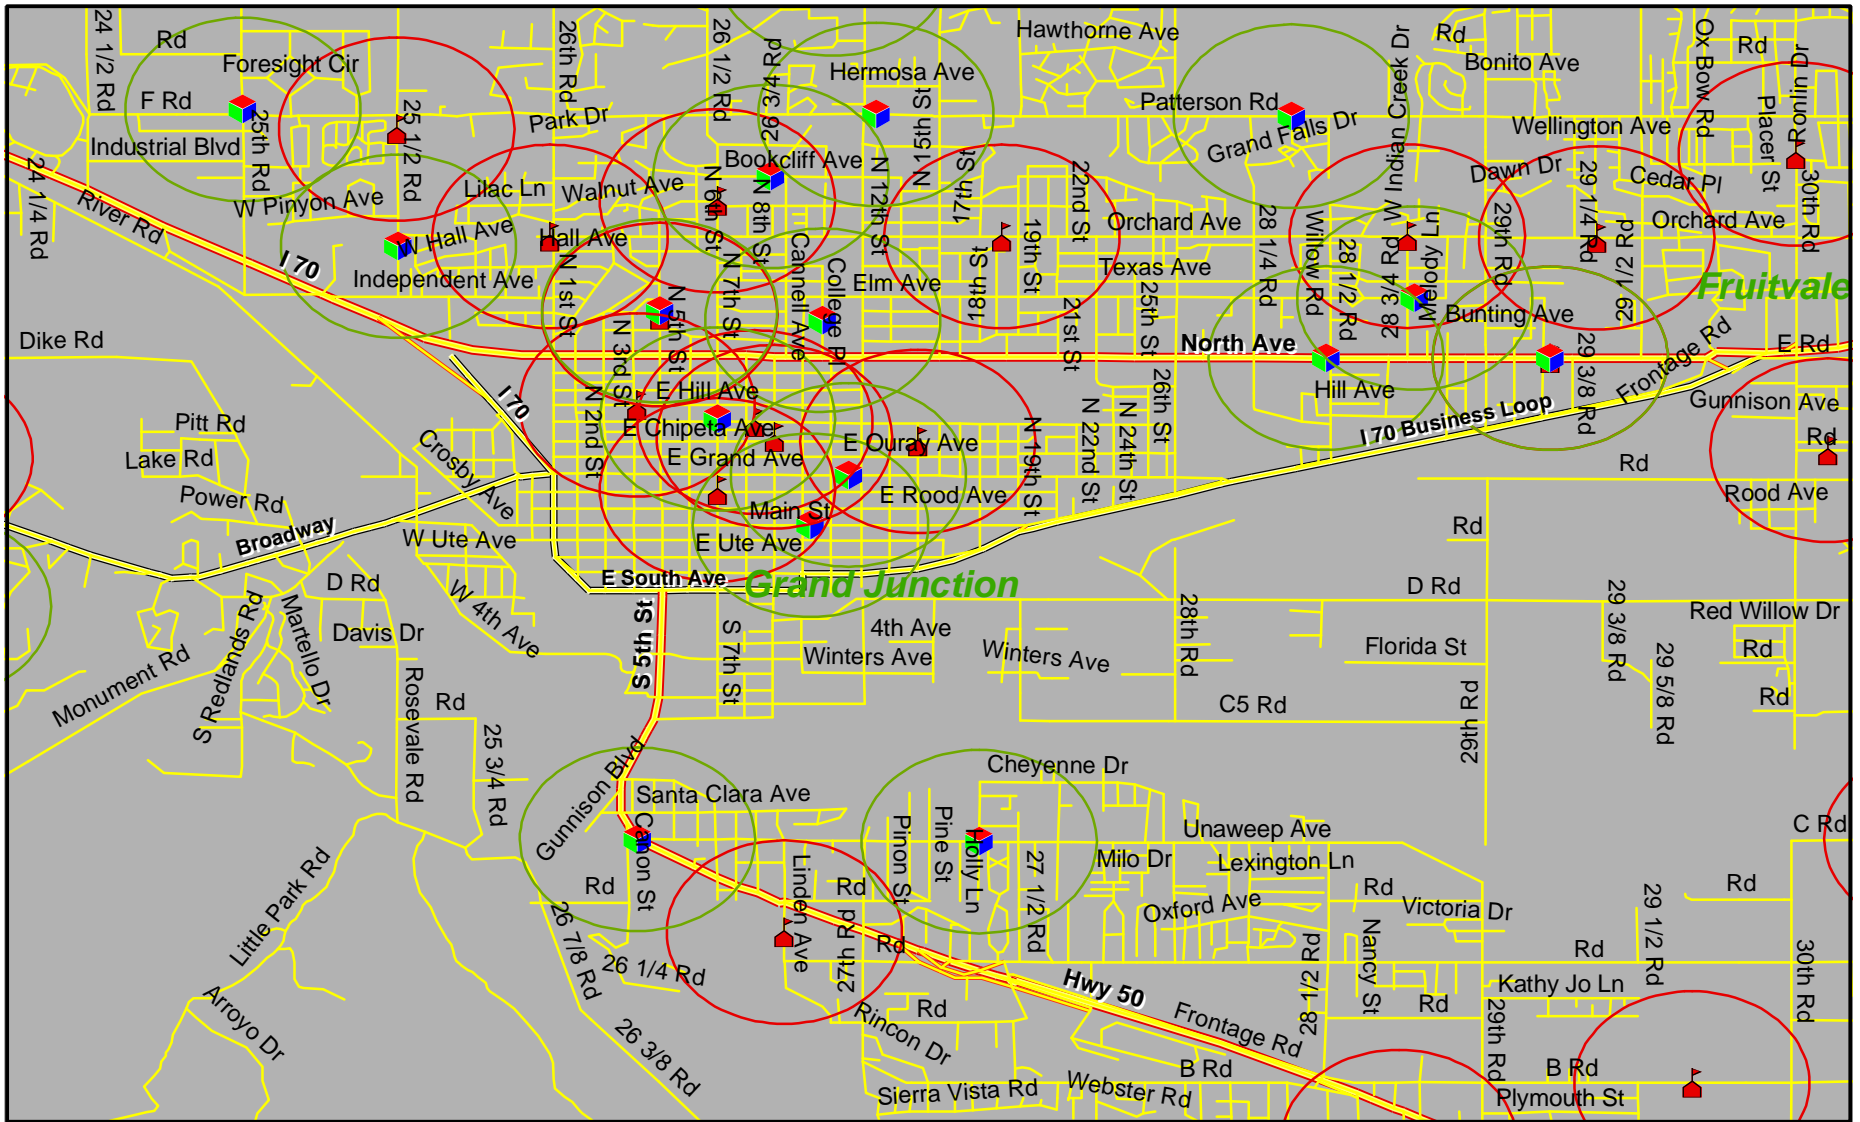

1 inch equals 1.981905 miles
1:125,573

Map 2f: 2000 Foot Buffer of Fort Collins Schools and Child Care Facilities

	School		Child Care Facility
	2000 Foot Buffer of School		2000 Foot Buffer of Child Care Facility

Colorado Division of Criminal Justice
Sex Offender Management Board

1 inch equals 1.79062 miles
1:113,636

Map 2g: 2000 Foot Buffer Around Grand Junction Schools and Child Care Facilities

	School		Child Care Facility
	2000 Foot Buffer of School		2000 Foot Buffer of Child Care Facility

 County with Ordinance Restricting the Housing of Sex Offenders

Municipalities include Brighton, Commerce City, Elizabeth, Golden, Grand Junction, Greenwood Village, Kiowa, Lafayette, Lakewood, Littleton, Louisville, Mountain View, Northglenn, Superior, Thornton, and Wheat Ridge.