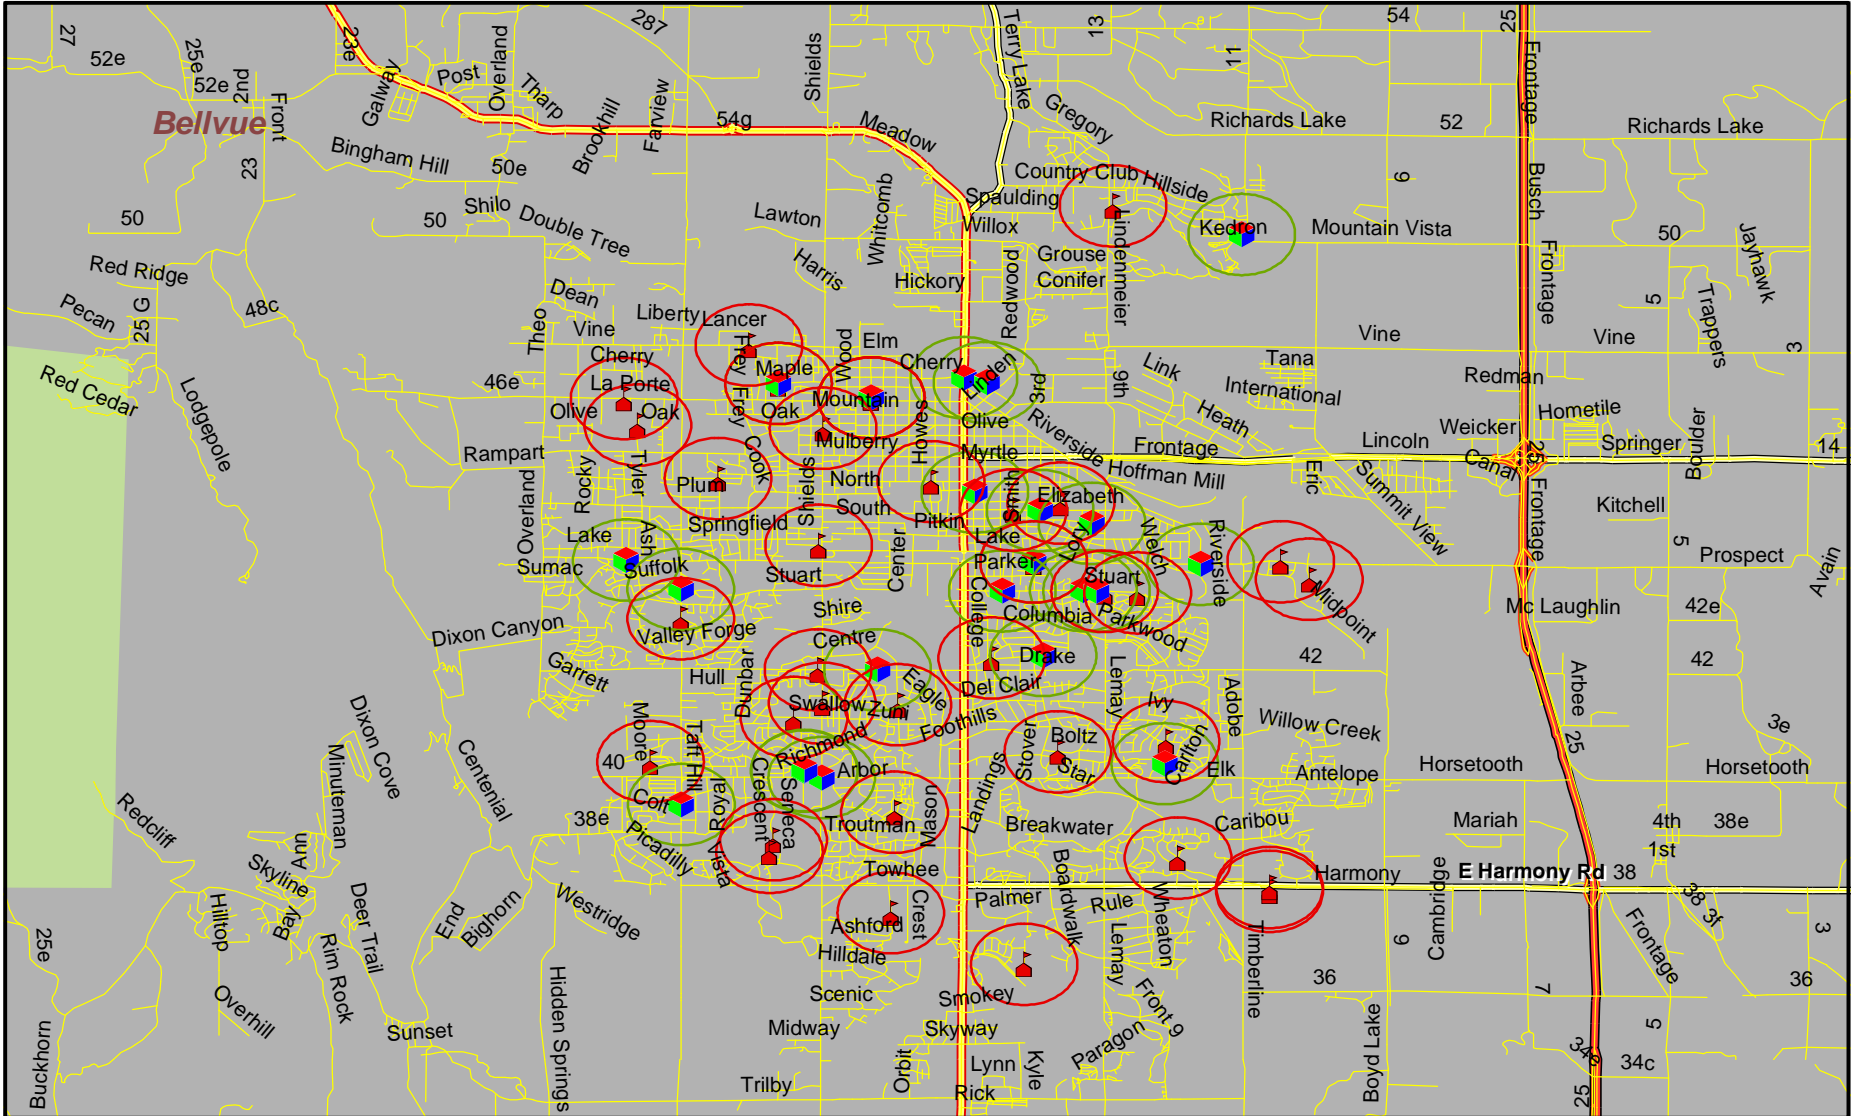

Map 2f: 2000 Foot Buffer of Fort Collins Schools and Child Care Facilities

	School		Child Care Facility
	2000 Foot Buffer of School		2000 Foot Buffer of Child Care Facility

Colorado Division of Criminal Justice
Sex Offender Management Board

1 inch equals 1.79062 miles
1:113,636