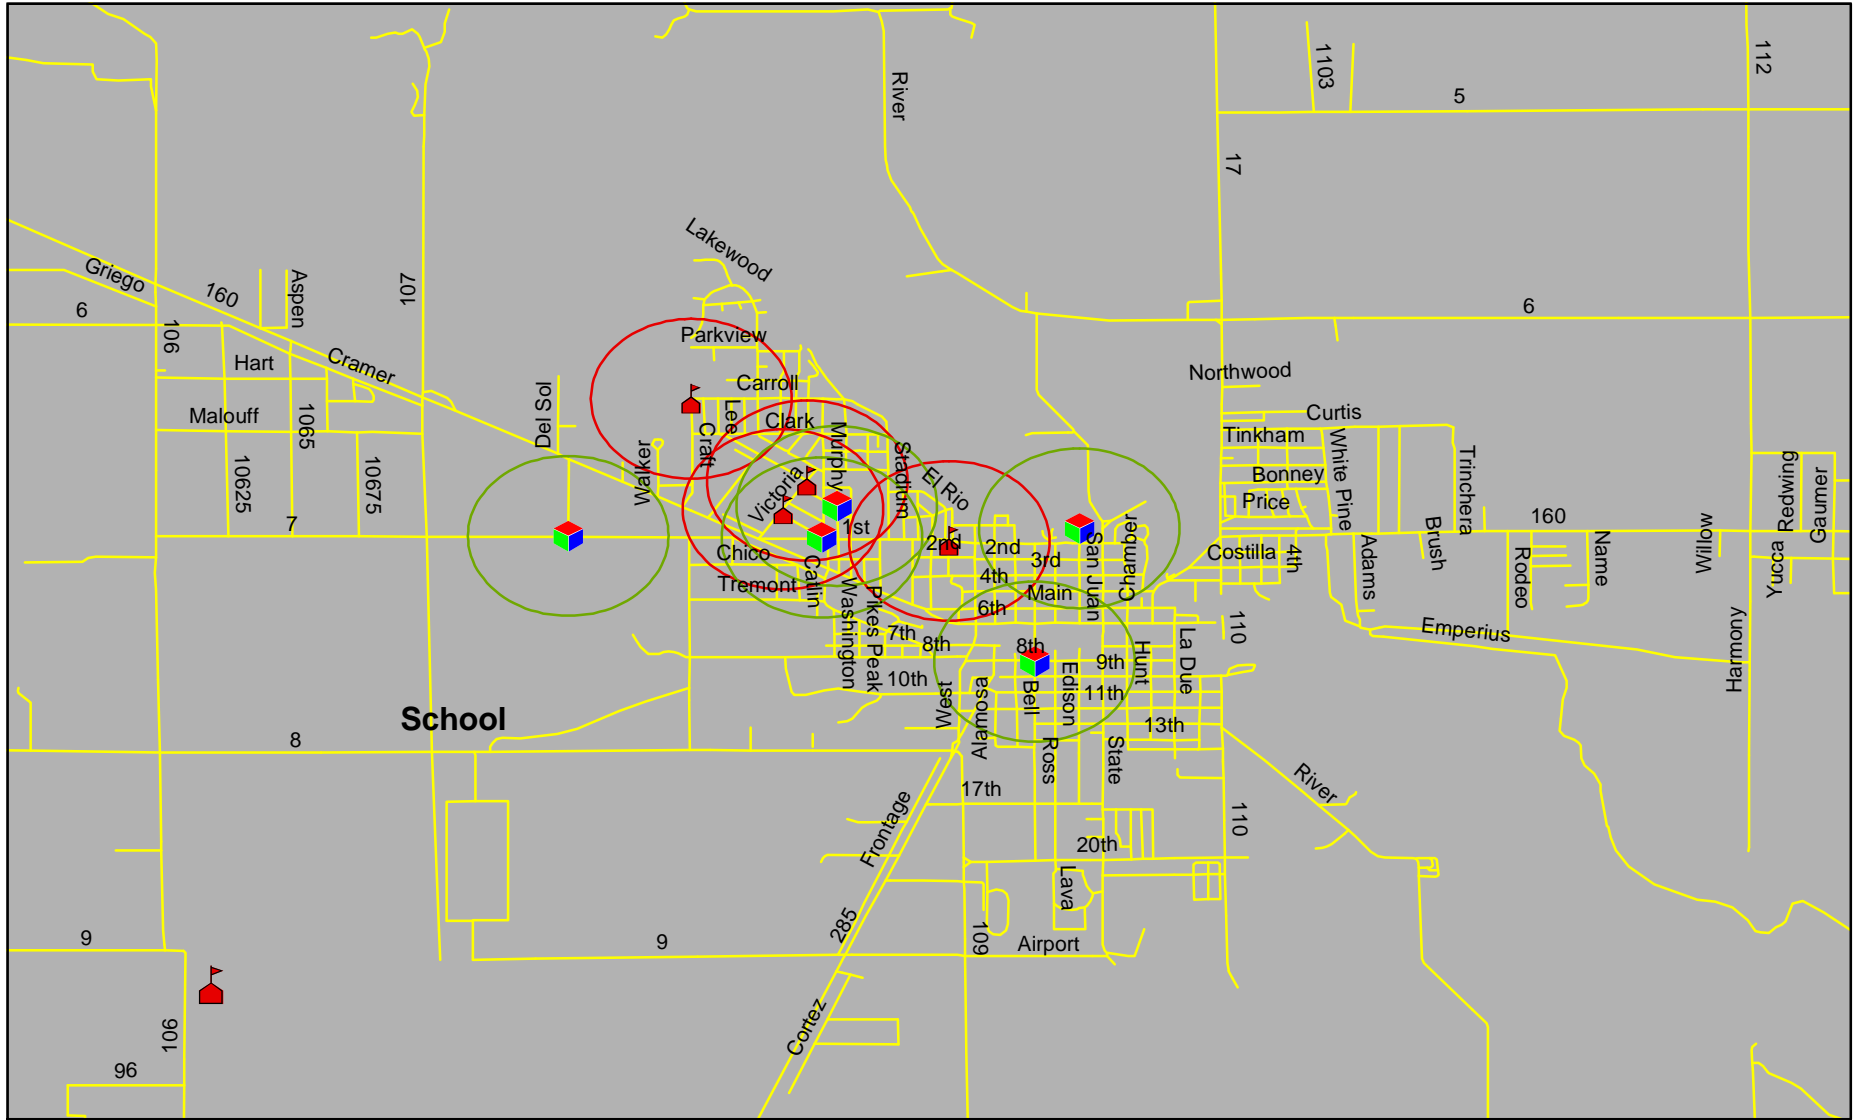

Colorado Division of Criminal Justice
Sex Offender Management Board

1 inch equals 1.79062 miles
1:113,636

Map 2g: 2000 Foot Buffer Around Grand Junction Schools and Child Care Facilities

	School		Child Care Facility
	2000 Foot Buffer of School		2000 Foot Buffer of Child Care Facility

Colorado Division of Criminal Justice
Sex Offender Management Board
March, 2004

1 inch equals 0.793828 miles

1:50,297

Map 2h: 2000 Foot Buffer Around Alamosa Schools and Child Care Facilities

	School		Child Care Facility
	2000 Foot Buffer of School		2000 Foot Buffer of Child Care Facility

 County with Ordinance Restricting the Housing of Sex Offenders

Municipalities include Brighton, Commerce City, Elizabeth, Golden, Grand Junction, Greenwood Village, Kiowa, Lafayette, Lakewood, Littleton, Louisville, Mountain View, Northglenn, Superior, Thornton, and Wheat Ridge.