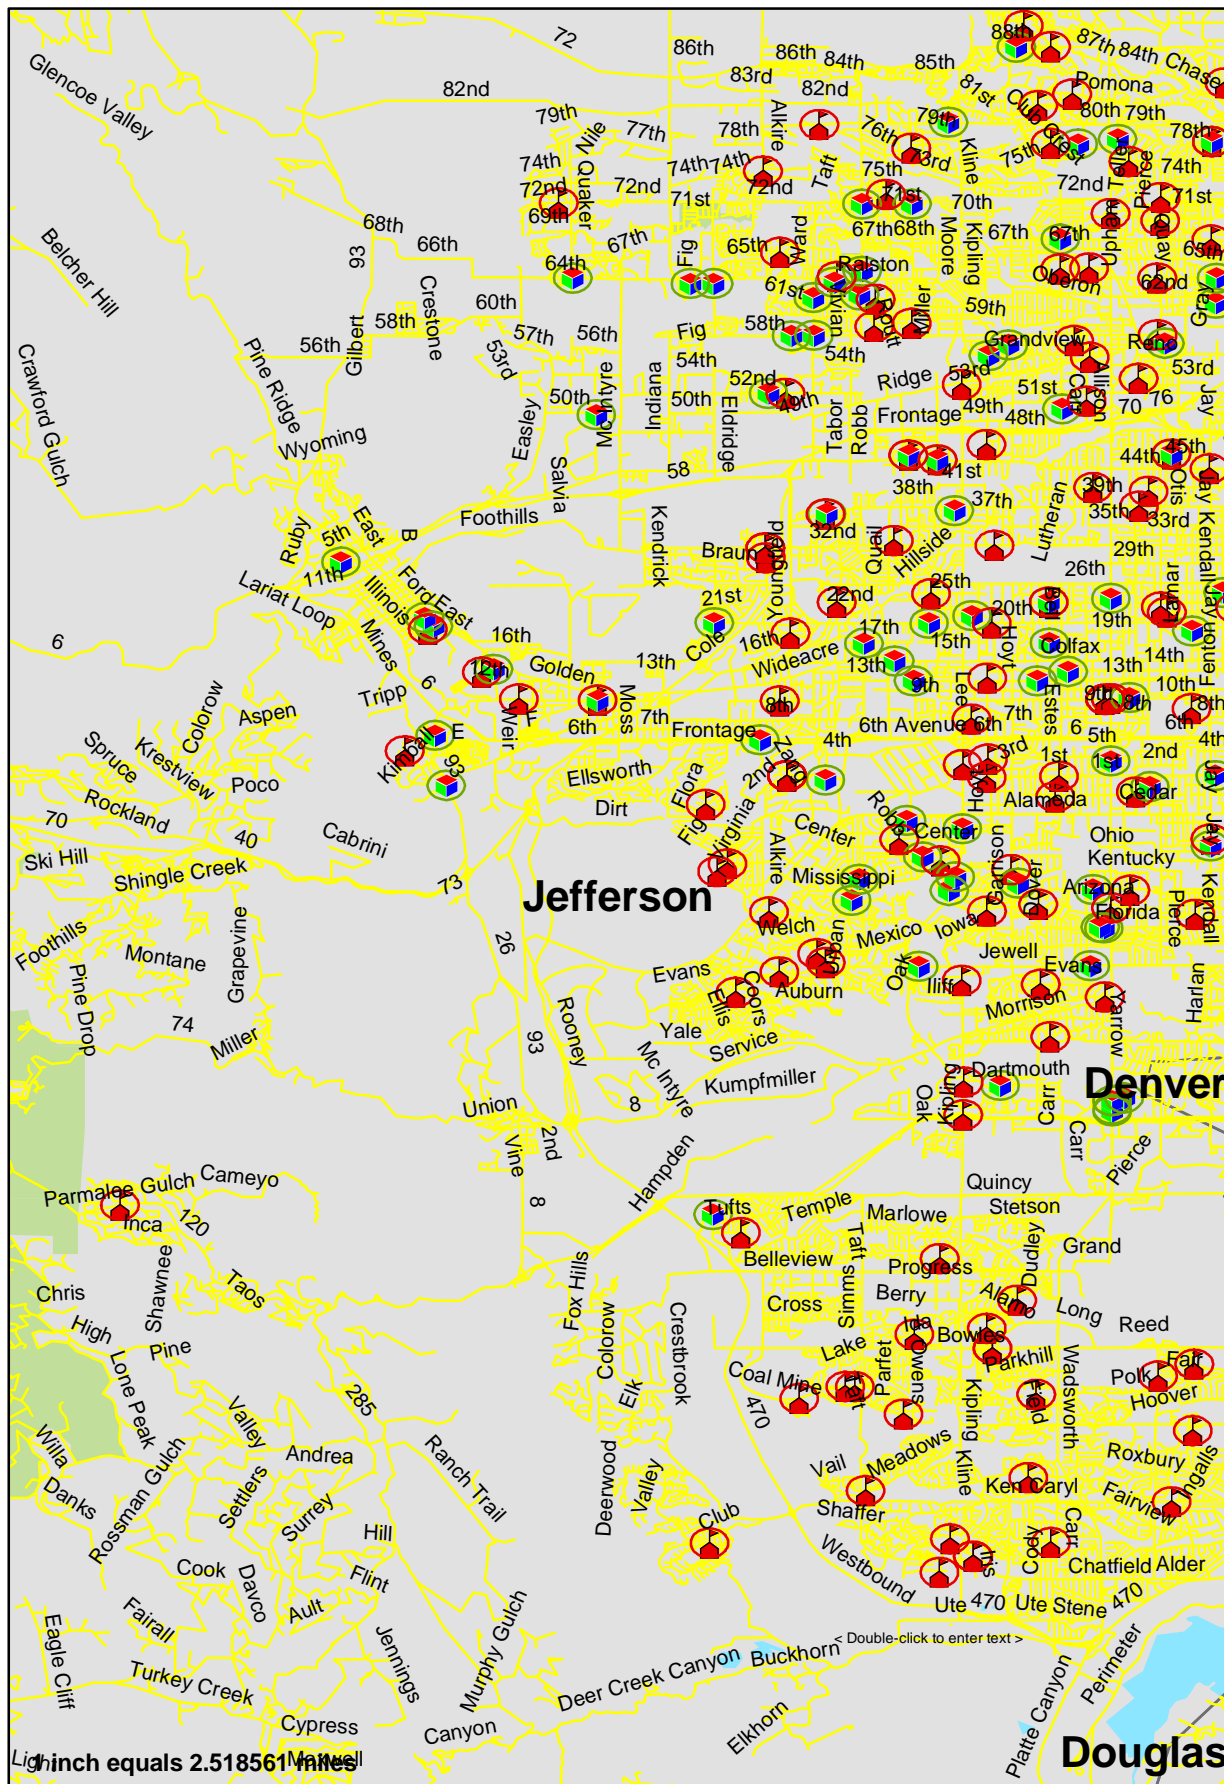

Map 1c: 1000 Foot Buffer Around Jefferson County Schools and Child Care Facilities

1:158,072

School

1000 Foot Buffer of School

Child Care Facility

1000 Foot Buffer of Child Care Facility

Map 1e: 1000 Foot Buffer of Colorado Springs Schools and Child Care Facilities