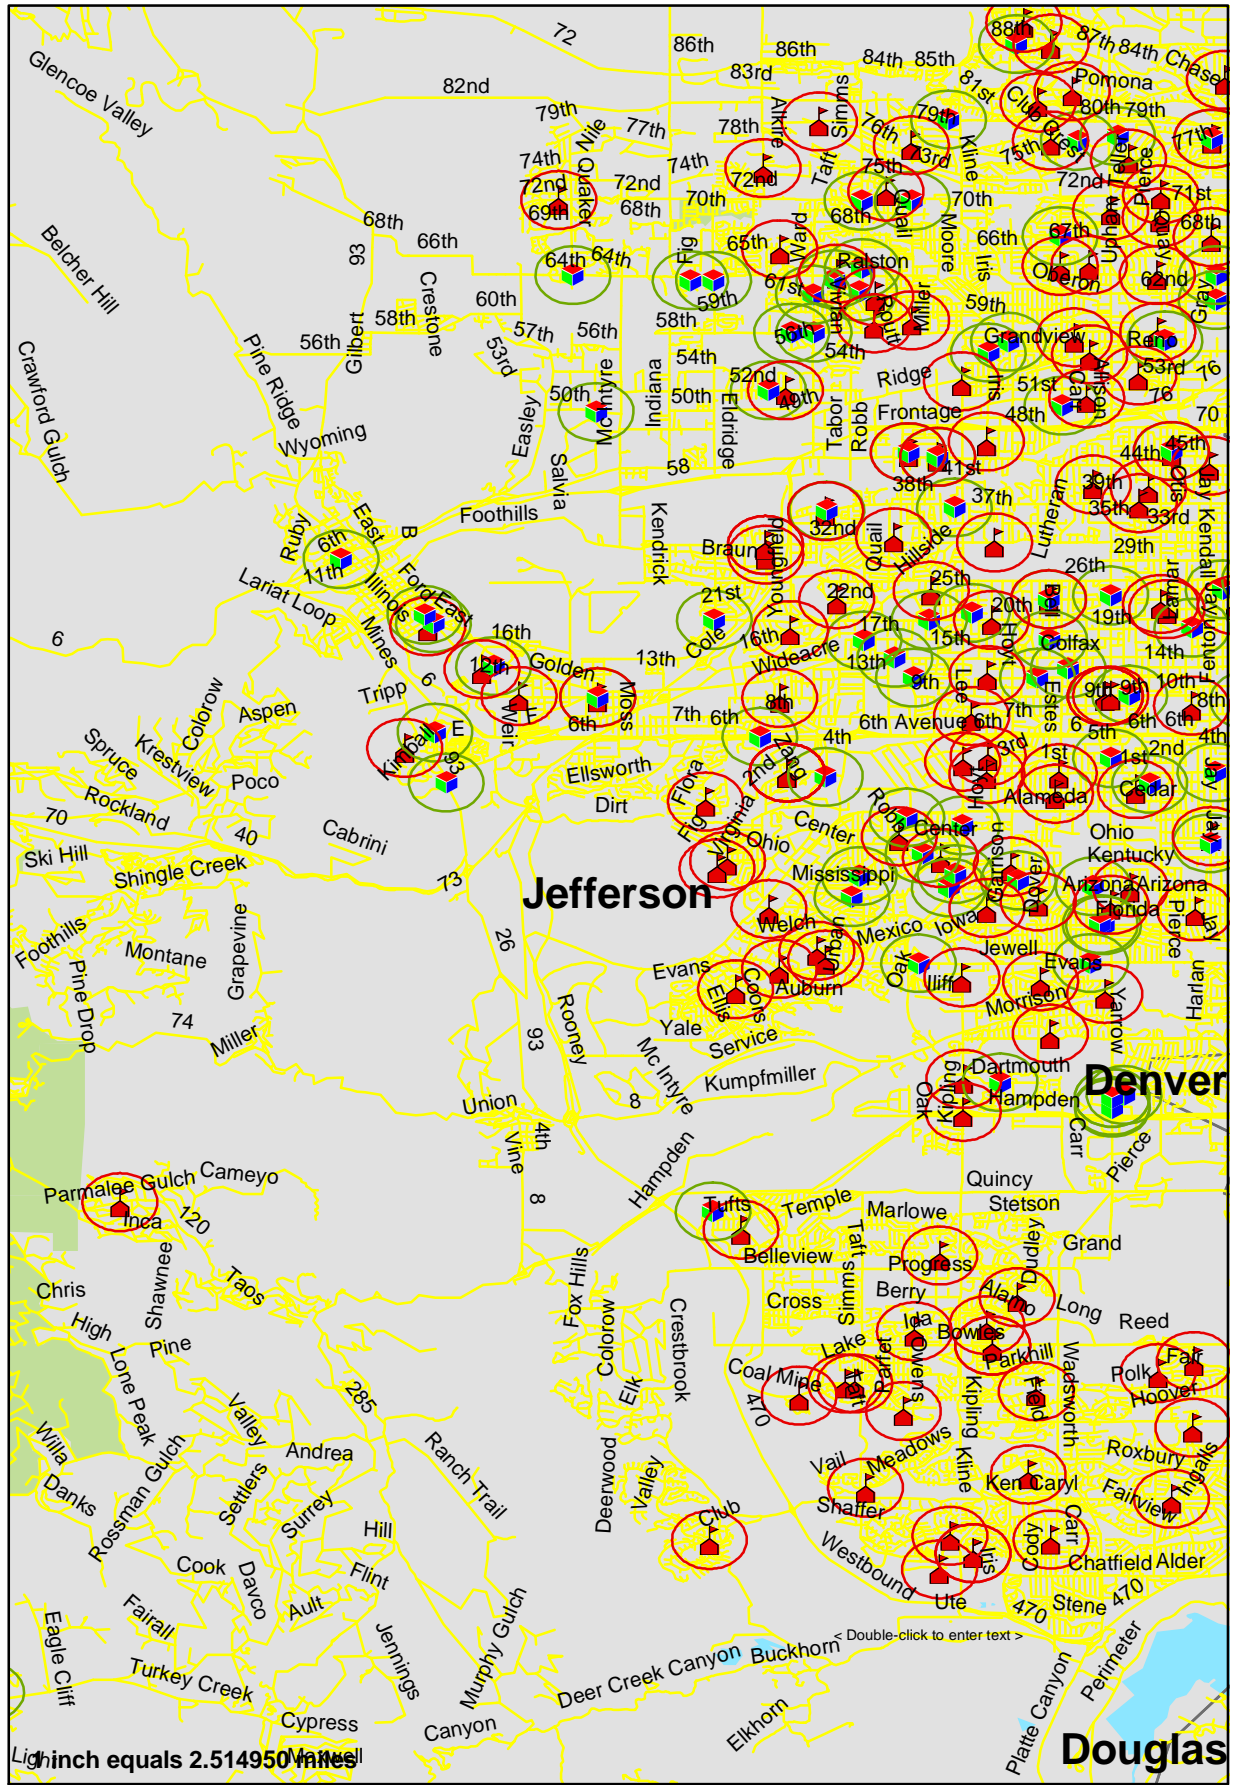

Map 2c: 2000 Foot Buffer Around Jefferson County Schools and Child Care Facilities

1:158,072

School

2000 Foot Buffer of School

Child Care Facility

2000 Foot Buffer of Child Care Facility

Map 2d: 2000 Foot Buffer Around Boulder County Schools and Child Care Facilities