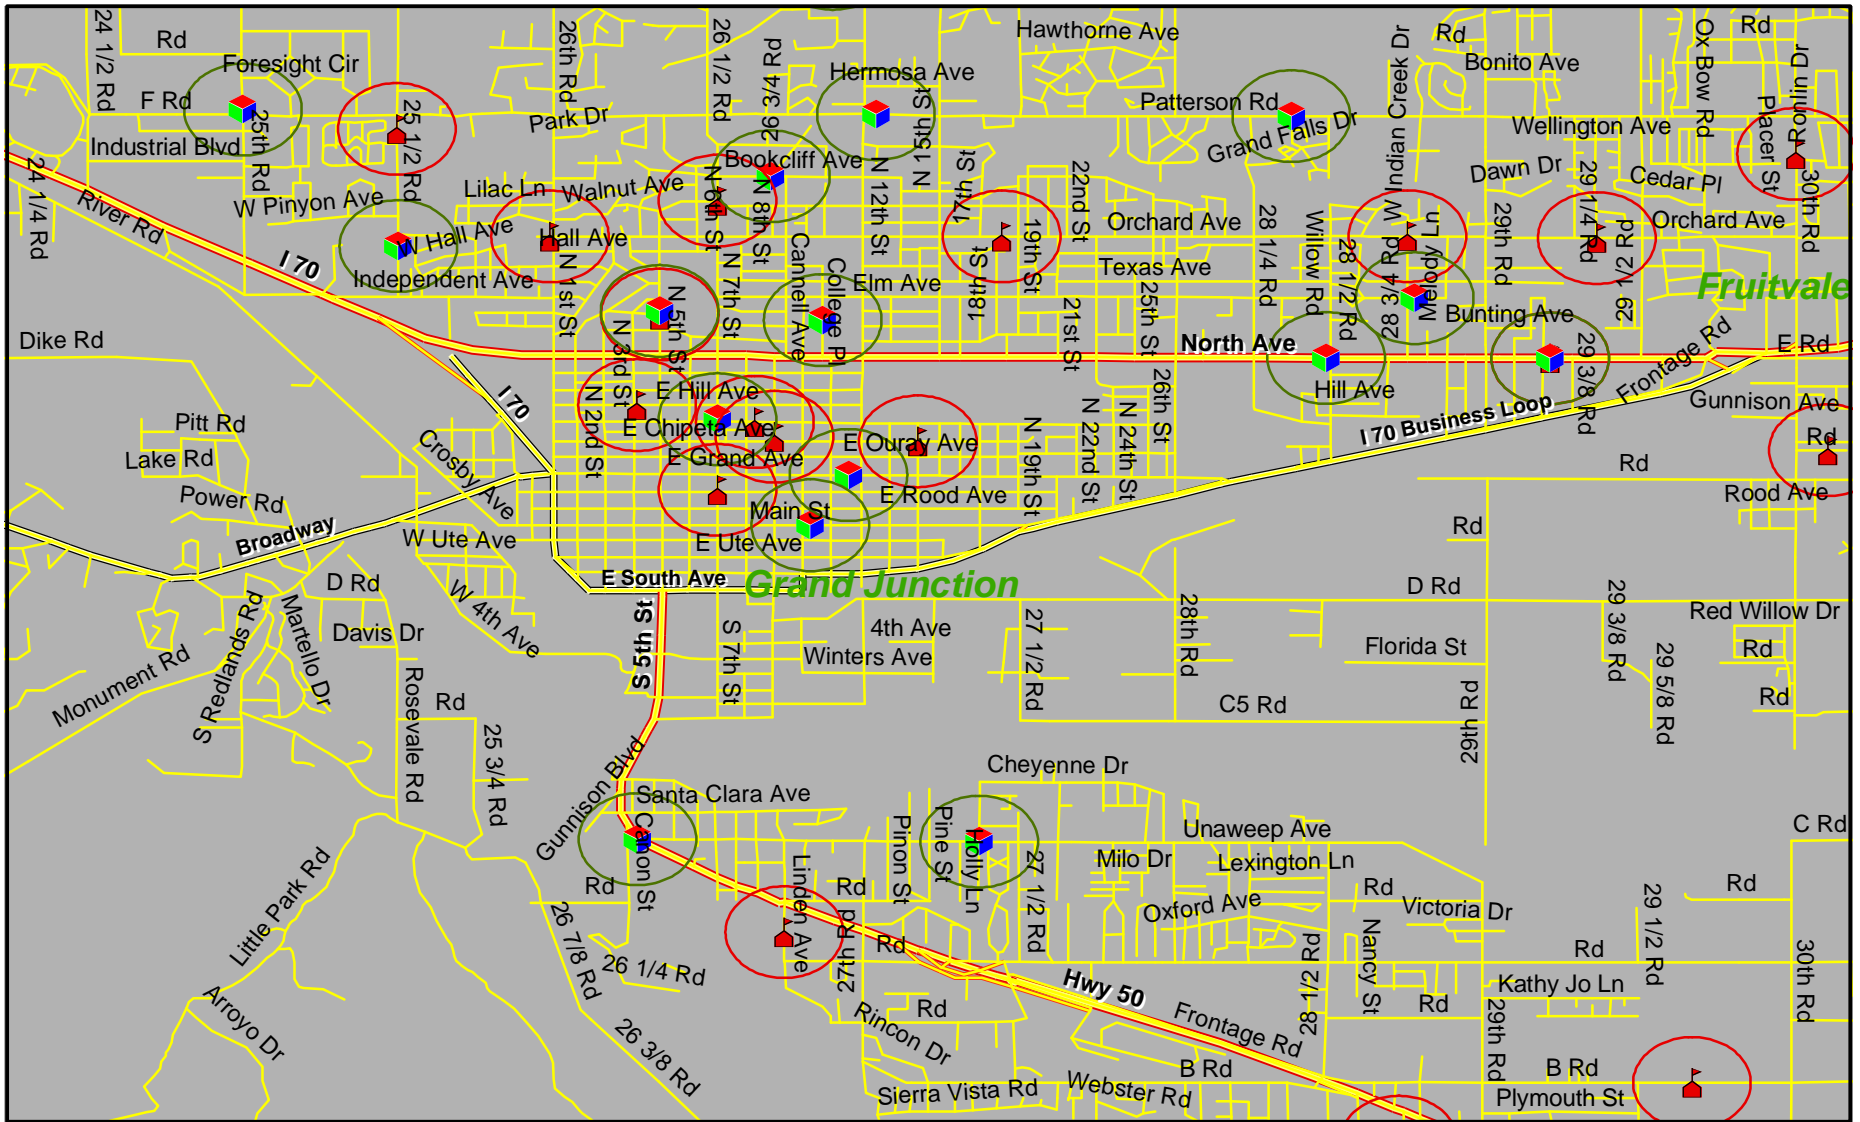

Map 1f: 1000 Foot Buffer of Fort Collins Schools and Child Care Facilities

 School	 Child Care Facility
 1000 Foot Buffer of School	 1000 Foot Buffer of Child Care Facility

Colorado Division of Criminal Justice
Sex Offender Management Board

1 inch equals 1.793498 miles
1:113,636

Map 1g: 1000 Foot Buffer Around Grand Junction Schools and Child Care Facilities

	School		Child Care Facility
	1000 Foot Buffer of School		1000 Foot Buffer of Child Care Facility

Colorado Division of Criminal Justice
Sex Offender Management Board
March, 2004

1 inch equals 0.793828 miles

1:50,297

Map 2a: 2000 Foot Buffers Around Denver County Schools and Child Care Facilities

	School		Six Flags Elitch Gardens
	2000 Buffer of School		Denver Children's Museum
	Child Care Facility		Denver Zoo
	2000 Foot Buffer of Child Care Facility		Denver Museum of Nature and Science

 County with Ordinance Restricting the Housing of Sex Offenders

Municipalities include Brighton, Commerce City, Elizabeth, Golden, Grand Junction, Greenwood Village, Kiowa, Lafayette, Lakewood, Littleton, Louisville, Mountain View, Northglenn, Superior, Thornton, and Wheat Ridge.