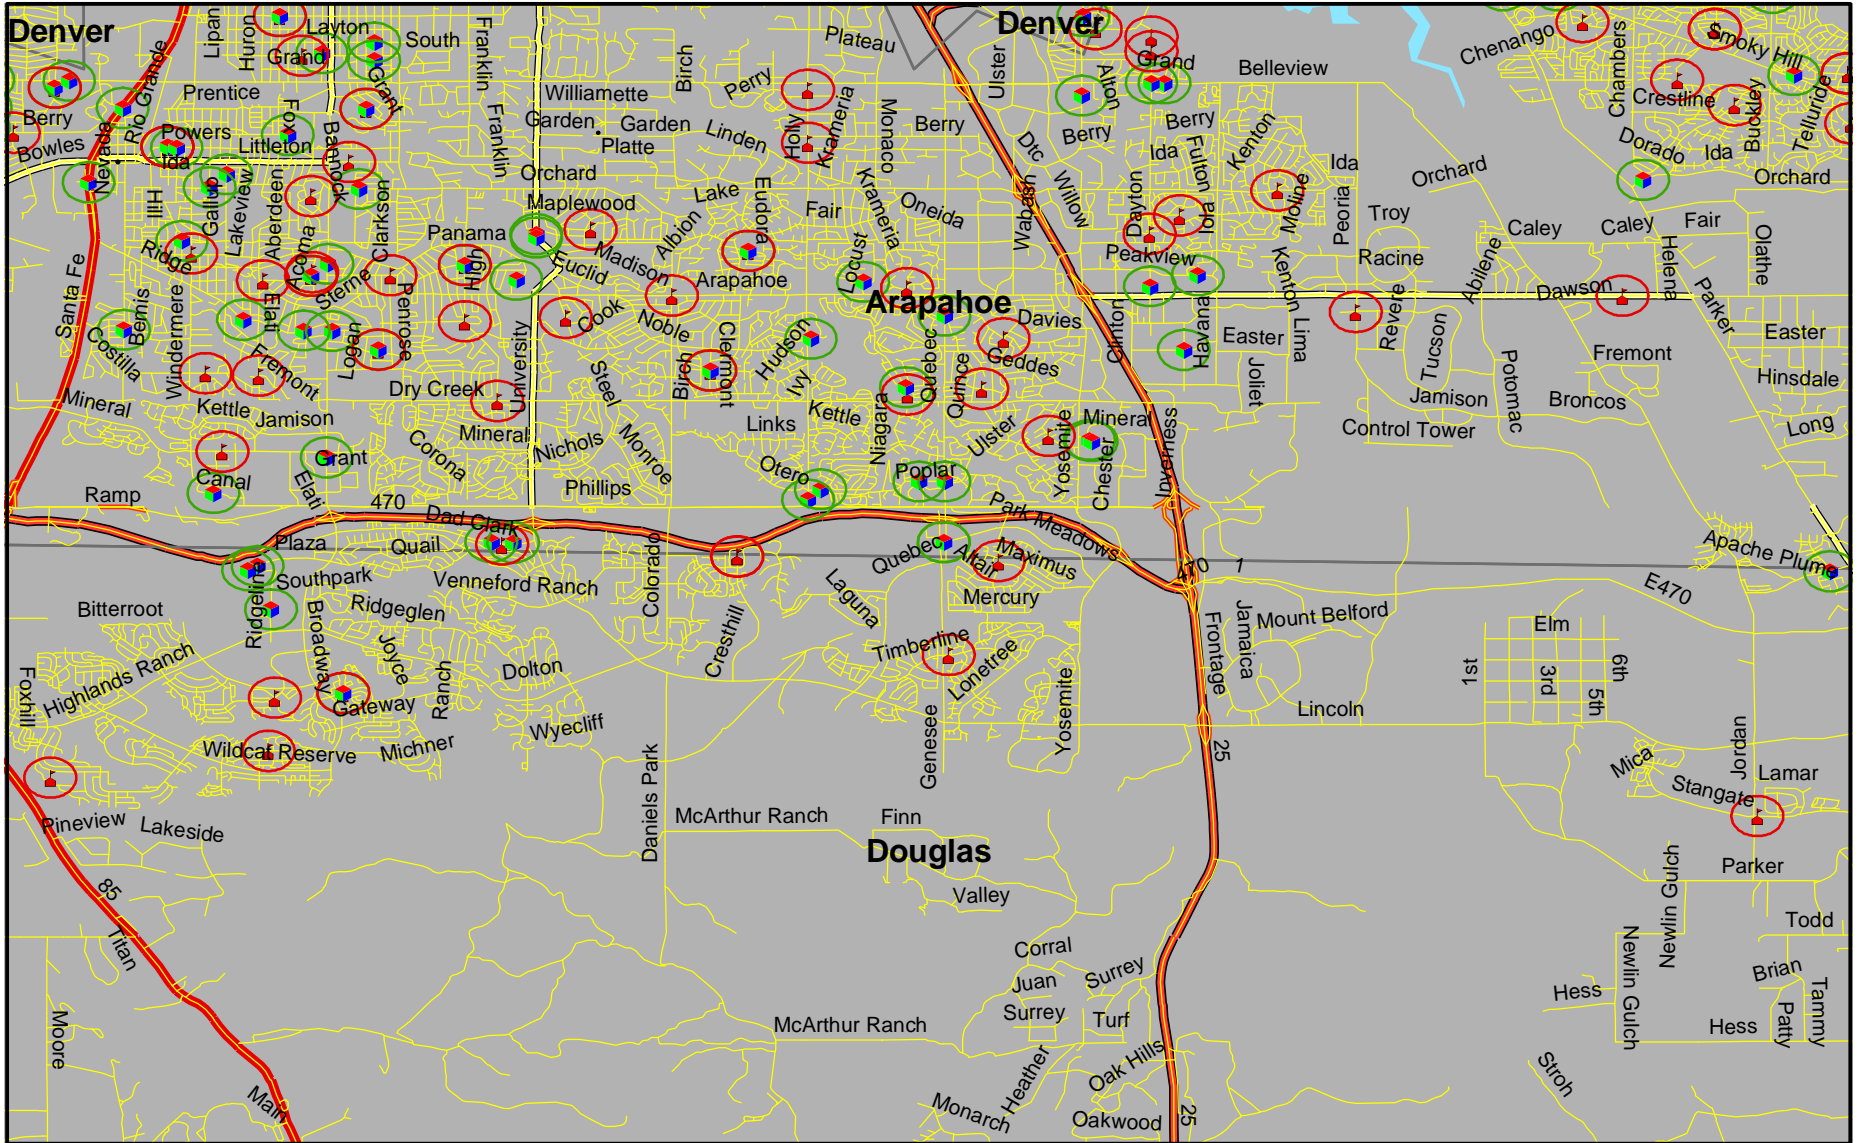

Map 1a: 1000 Foot Buffers Around Denver County Schools and Child Care Facilities

	School		Six Flags Elitch Gardens
	1000 Buffer of School		Denver Children's Museum
	Child Care Facility		Denver Zoo
	1000 Foot Buffer of Child Care Facility		Denver Museum of Nature and Science

Colorado Division of Criminal Justice
Sex Offender Management Board
March, 2004

1 inch equals 1.136879 miles
1:72,318

Map 1b: 1000 Foot Buffer Around 18th Judicial District Schools and Child Care Facilities

Map 1c: 1000 Foot Buffer Around Jefferson County Schools and Child Care Facilities

1:158,072

School

1000 Foot Buffer of School

Child Care Facility

1000 Foot Buffer of Child Care Facility

Map 1e: 1000 Foot Buffer of Colorado Springs Schools and Child Care Facilities