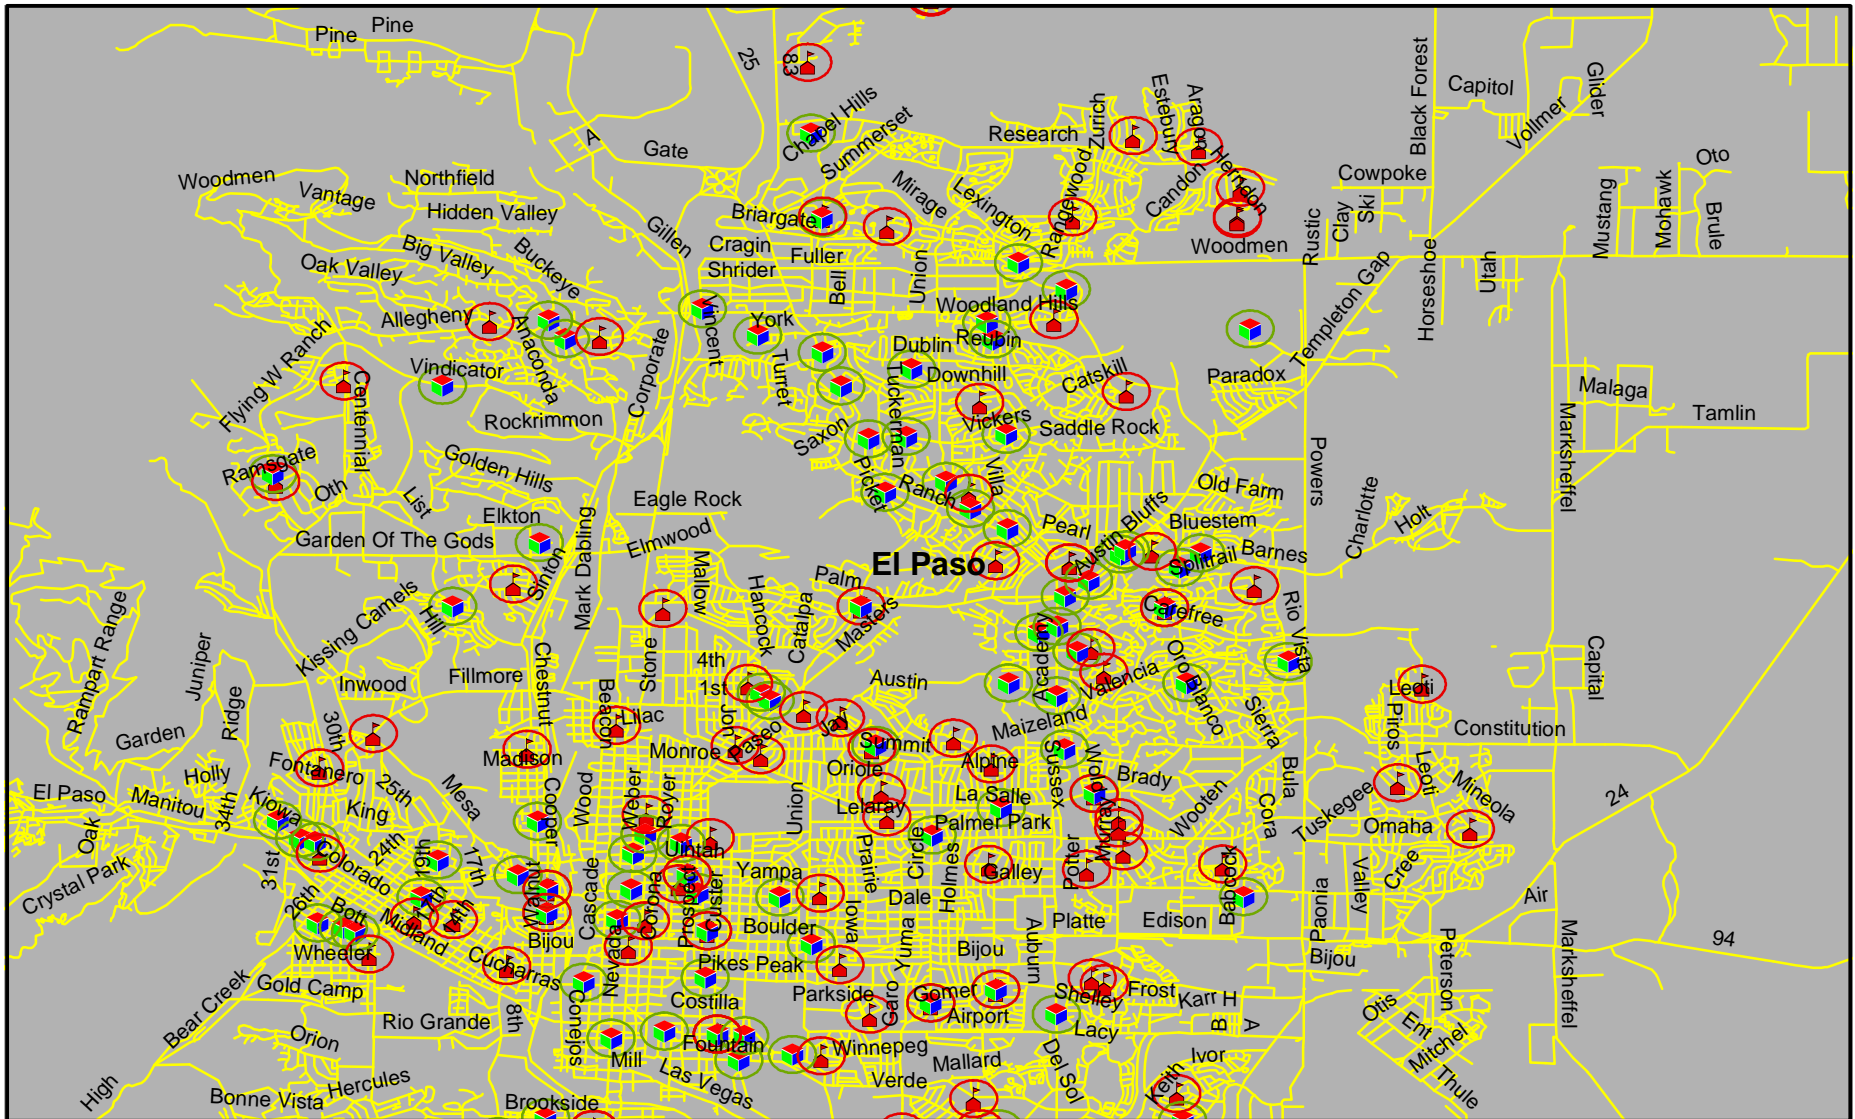

Map 1c: 1000 Foot Buffer Around Jefferson County Schools and Child Care Facilities

1:158,072

School

1000 Foot Buffer of School

Child Care Facility

1000 Foot Buffer of Child Care Facility

Map 1e: 1000 Foot Buffer of Colorado Springs Schools and Child Care Facilities