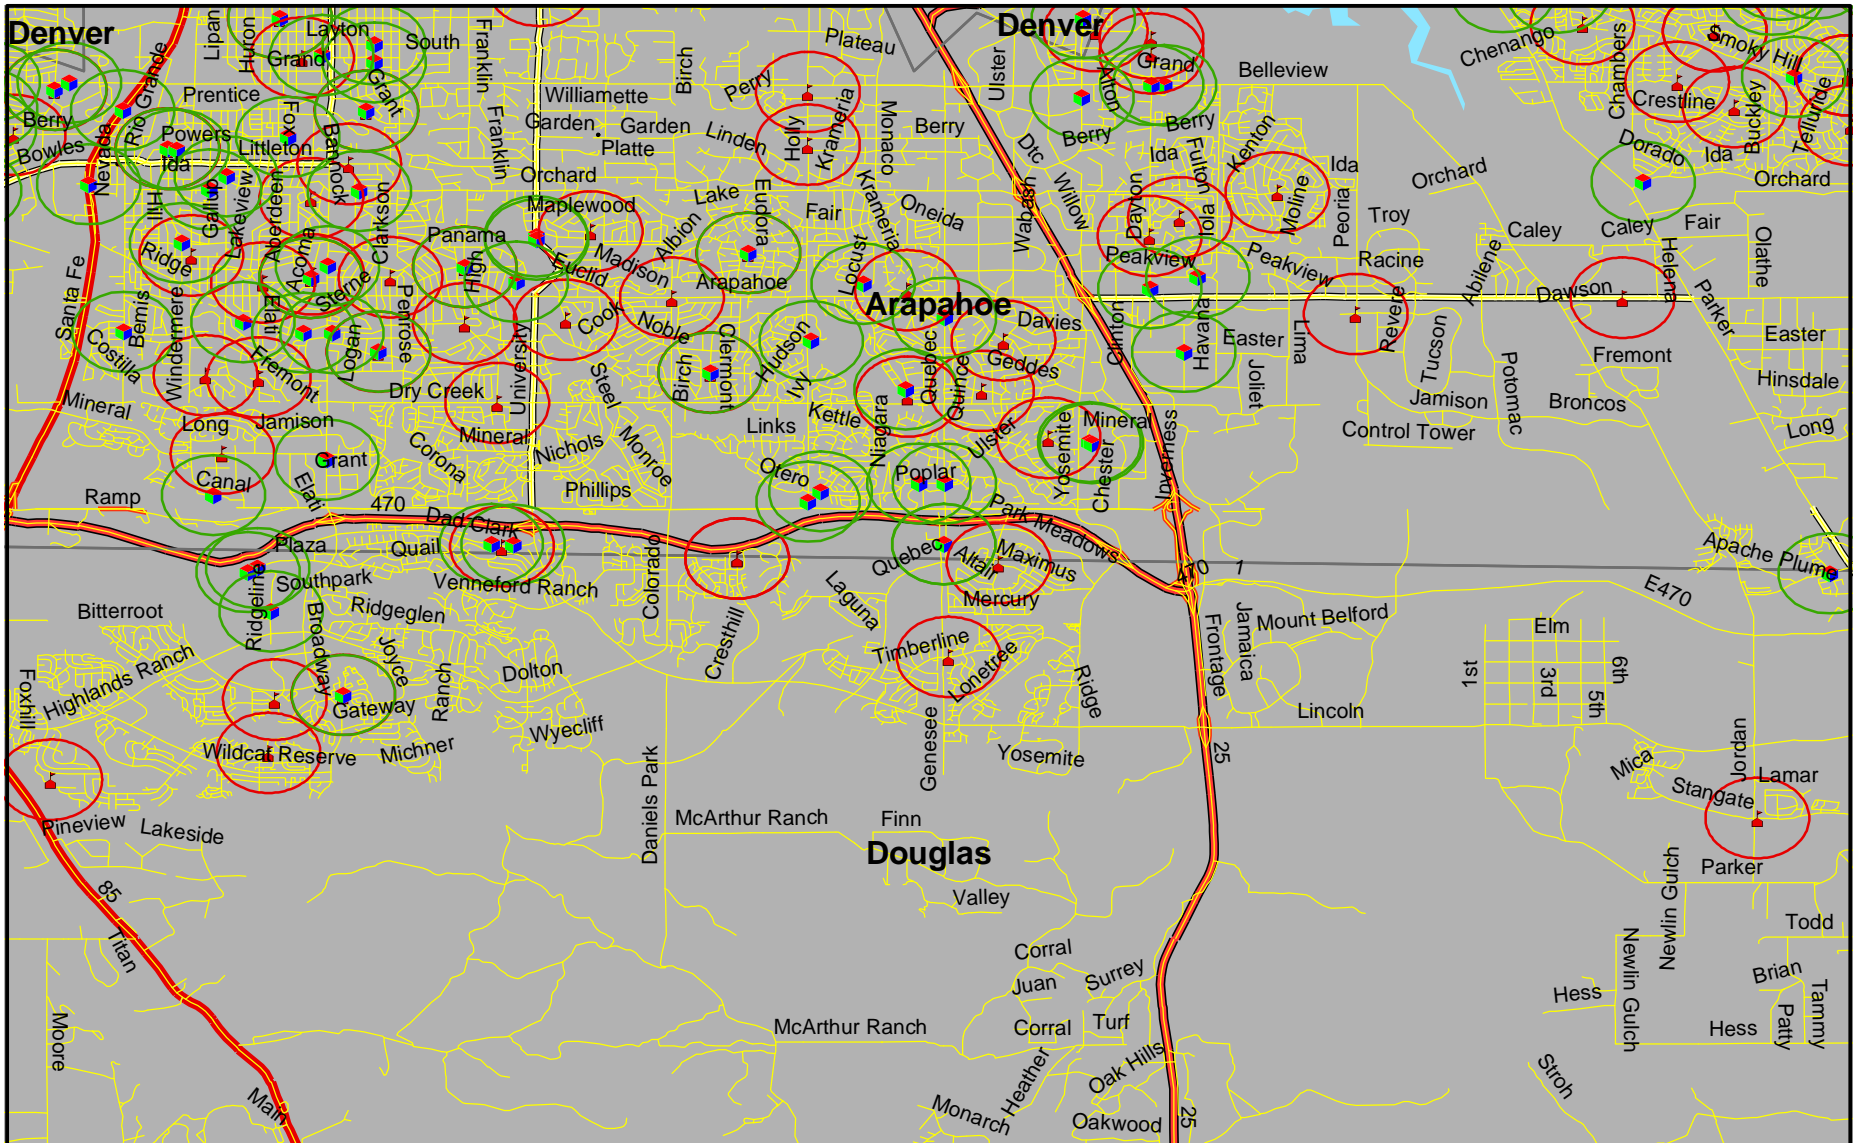

Map 2b: 2000 Foot Buffer Around 18th Judicial District Schools and Child Care Facilities

	Child Care Facility		2000 Foot Buffer of School
	School		2000 Foot Buffer of Child Care Facility

1 inch equals 1.813204 miles
1:148,383

Colorado Division of Criminal Justice
Sex Offender Management Board
March, 2004