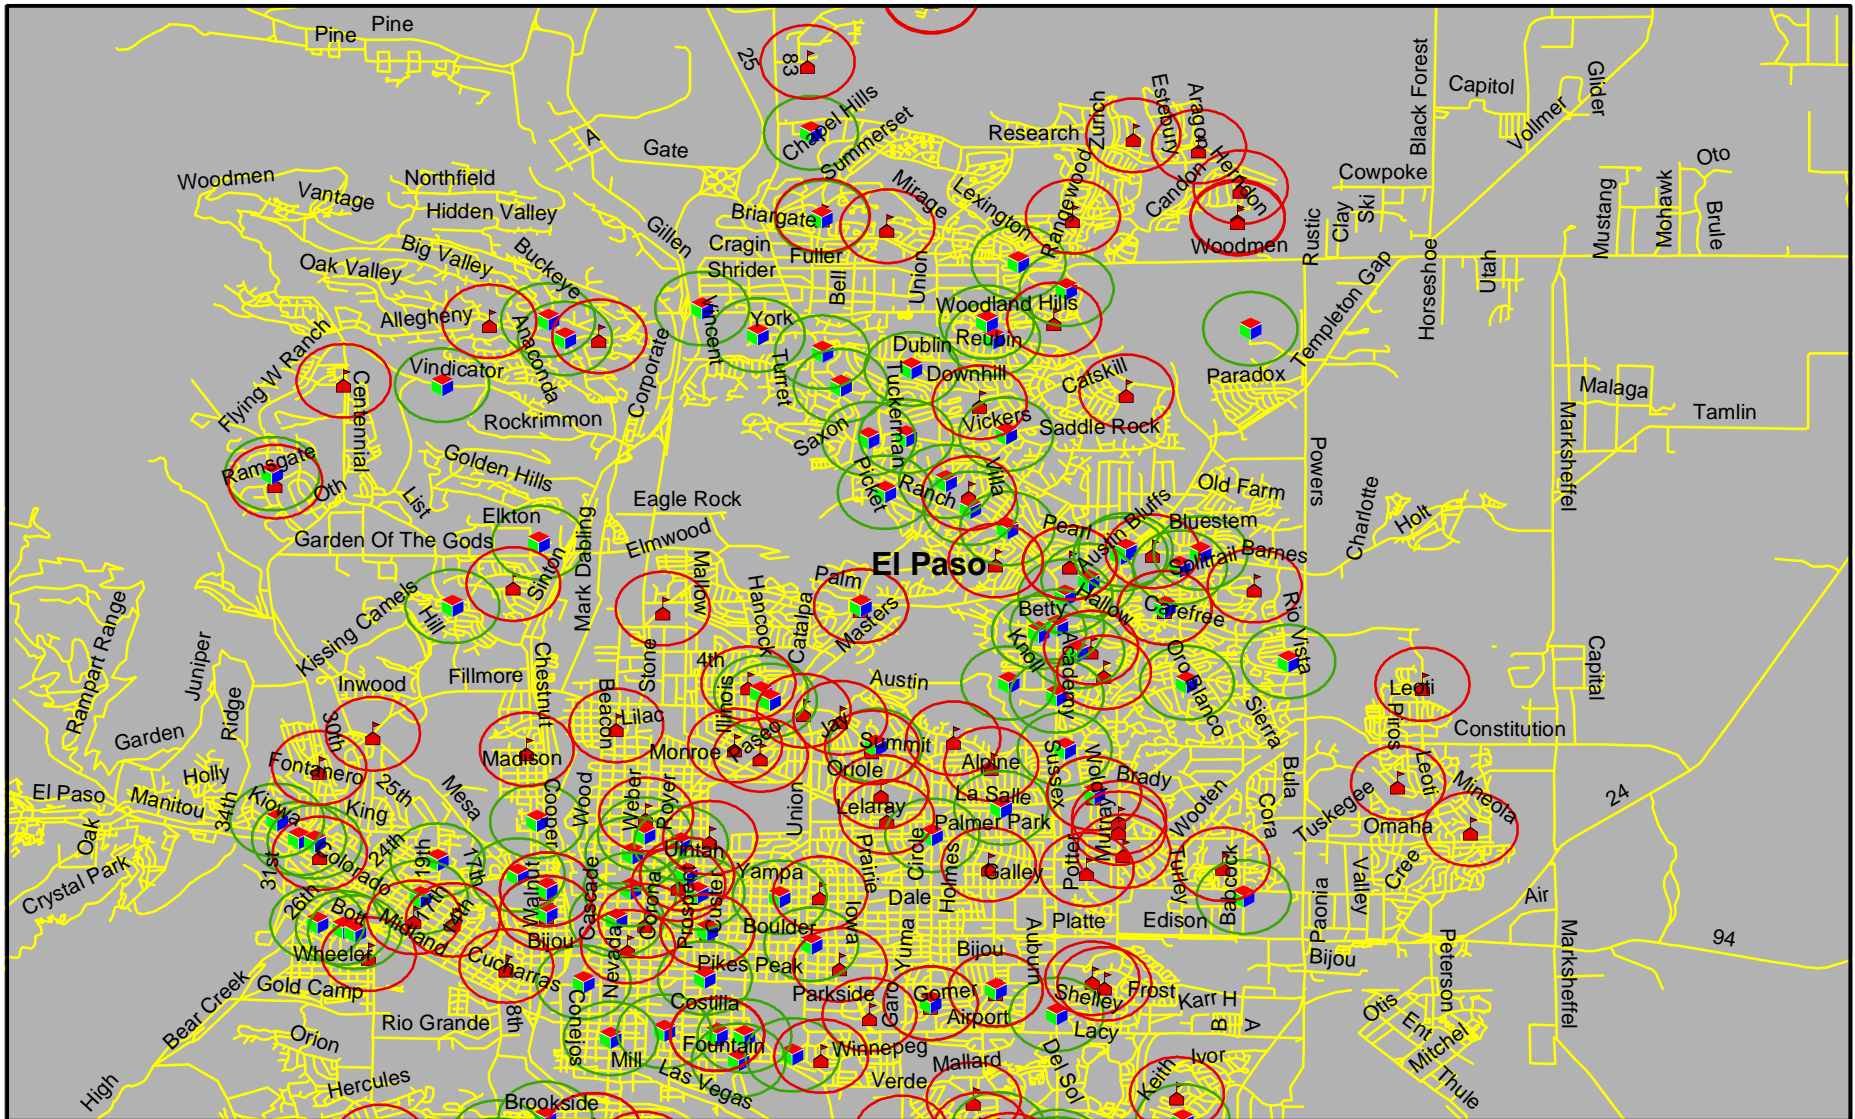

Map 2e: 2000 Foot Buffer of Colorado Springs Schools and Child Care Facilities

School	Child Care Facility
2000 Foot Buffer of School	2000 Foot Buffer of Child Care Facility

Colorado Division of Criminal Justice
Sex Offender Management Board

1 inch equals 1.981905 miles
1:125,573